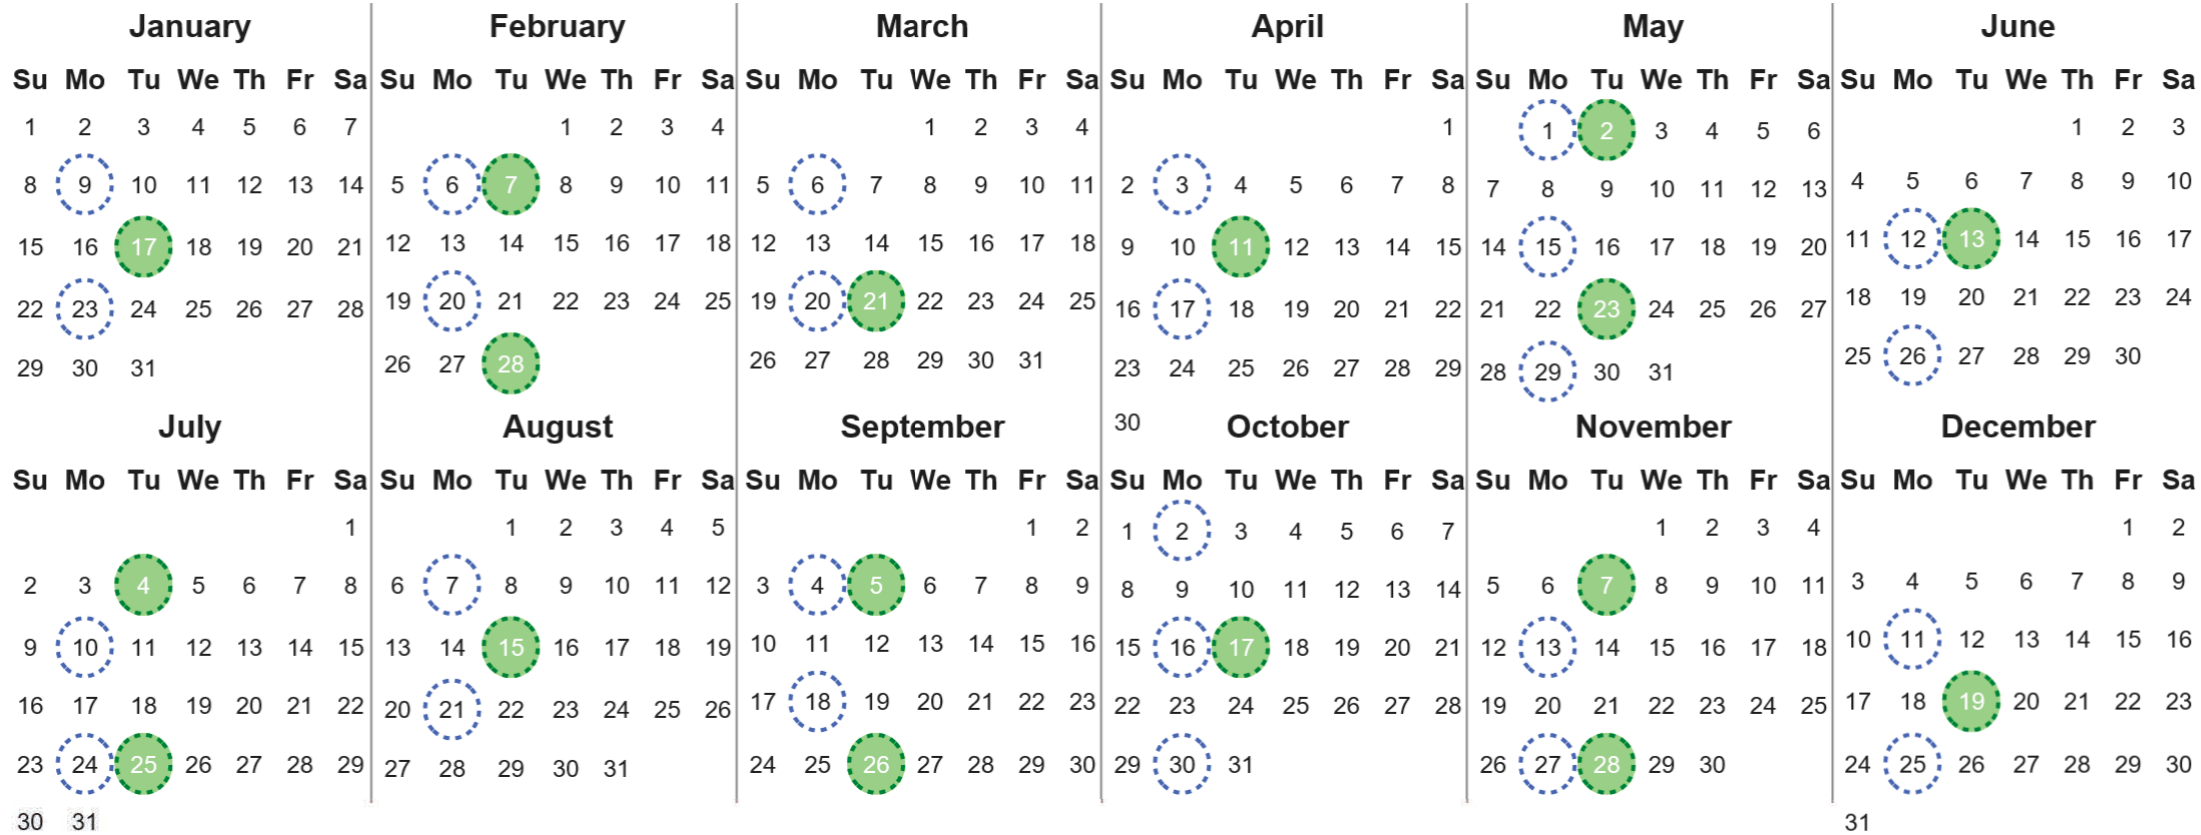

Your waste and recycling collection dates for **2023**.

	<b>Non-recyclable Bin</b> Only for items that cannot be recycled		<b>Recycling Bin</b> Paper, card & cardboard • Plastic bottles, pots, tubs & trays • Tins, cans & empty aerosols • Cartons
---	---	---	---

Please place your bins out for collection **by 7.00am on your collection day.**

					<b>Festive Collections</b> Check local press or website for details
---	---	---	---	---	--