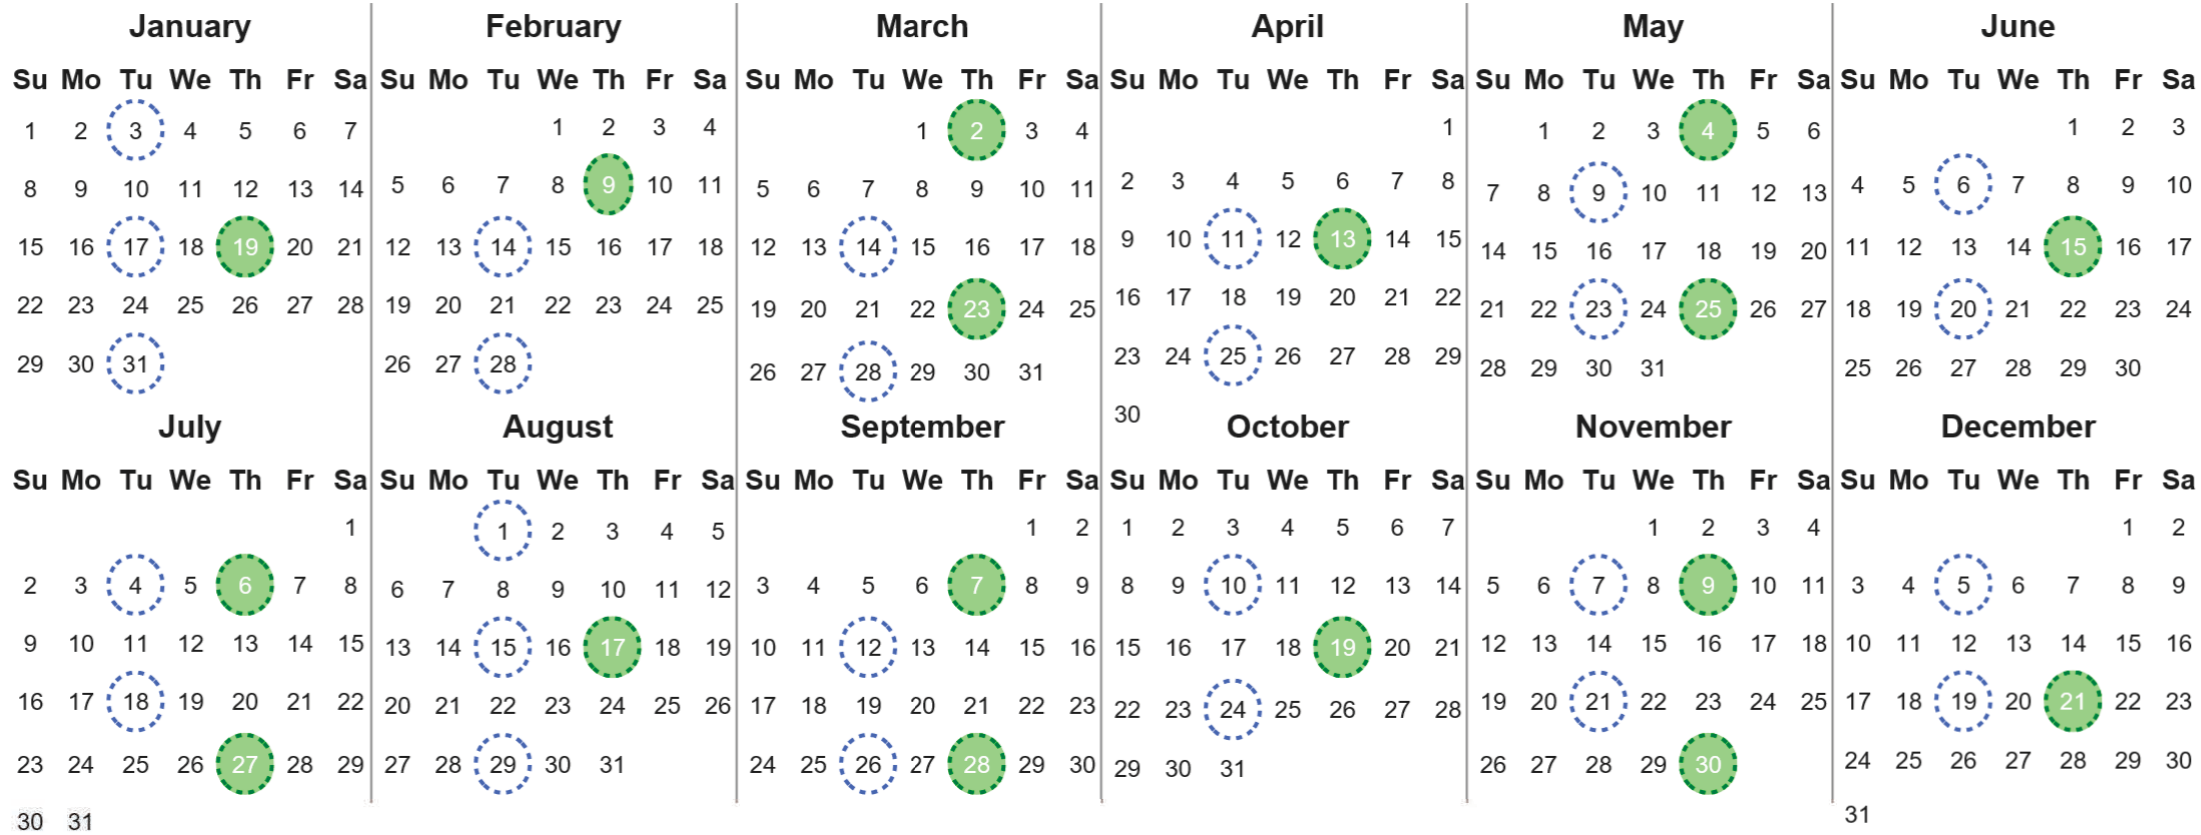

Your waste and recycling collection dates for **2023**.

 Non-recyclable Bin Only for items that cannot be recycled	 Recycling Bin Paper, card & cardboard • Plastic bottles, pots, tubs & trays • Tins, cans & empty aerosols • Cartons
---	---

Please place your bins out for collection by 7.00am on your collection day.

 	 	 Festive Collections Check local press or website for details
---	---	--