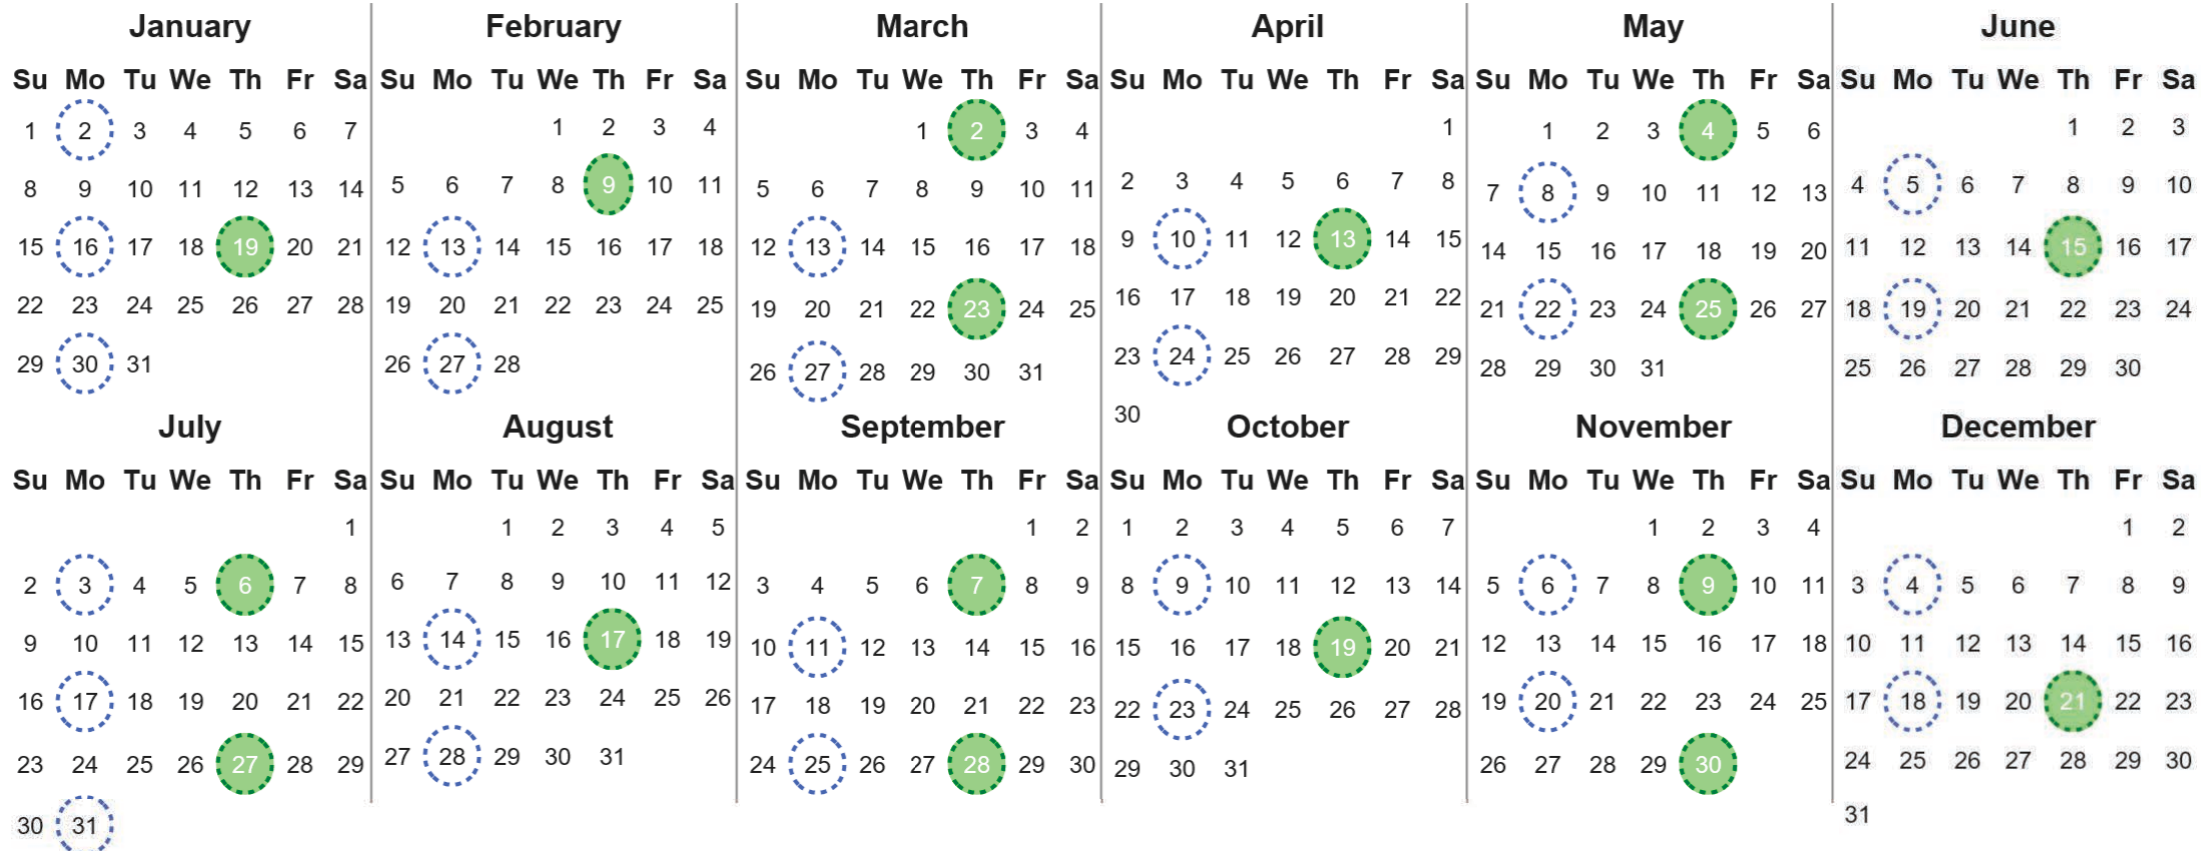

Your waste and recycling collection dates for **2023**.

 <b>Non-recyclable Bin</b> Only for items that cannot be recycled	 <b>Recycling Bin</b> Paper, card & cardboard • Plastic bottles, pots, tubs & trays • Tins, cans & empty aerosols • Cartons
---	---

Please place your bins out for collection **by 7.00am on your collection day.**

 	 	 <b>Festive Collections</b> Check local press or website for details
---	---	--

Calendar Reference: LORN29