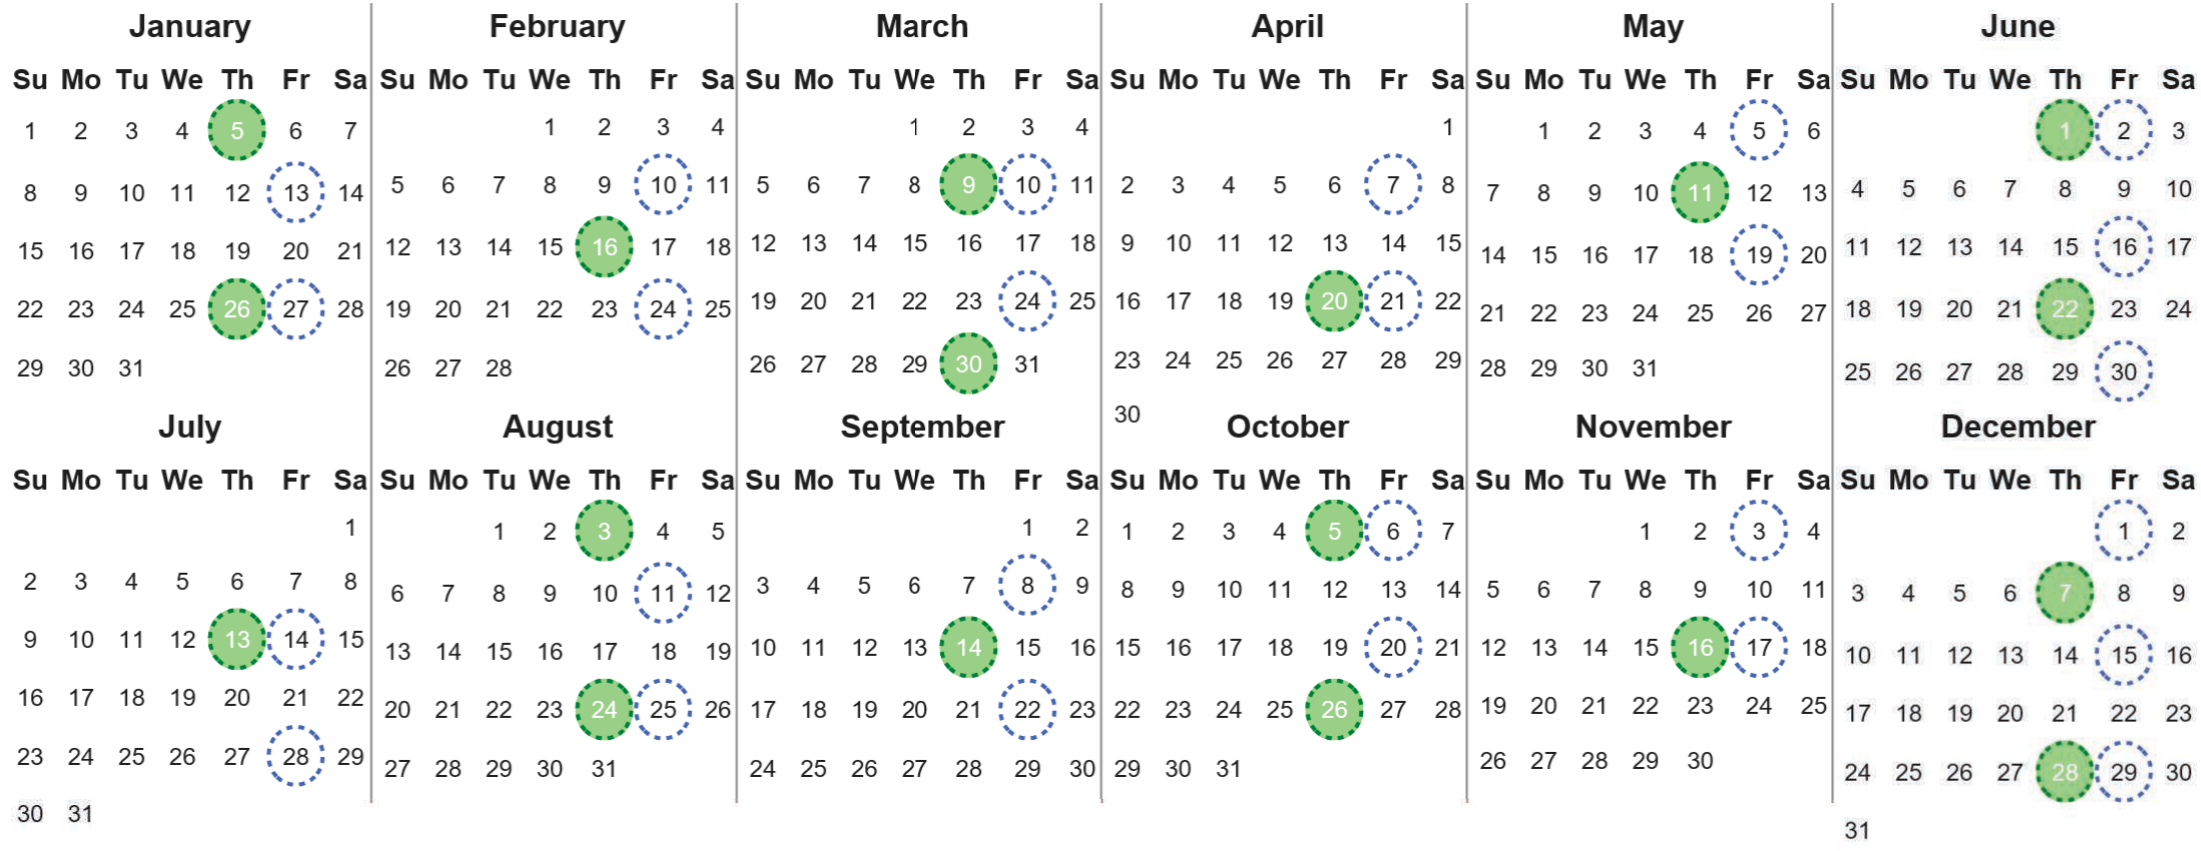

Your waste and recycling collection dates for **2023**.

Non-recyclable Bin
Only for items that cannot be recycled

Recycling Bin
Paper, card & cardboard • Plastic bottles, pots, tubs & trays • Tins, cans & empty aerosols • Cartons

Please place your bins out for collection **by 7.00am on your collection day.**

Festive Collections
Check local press or website for details

Calendar Reference: LORN28