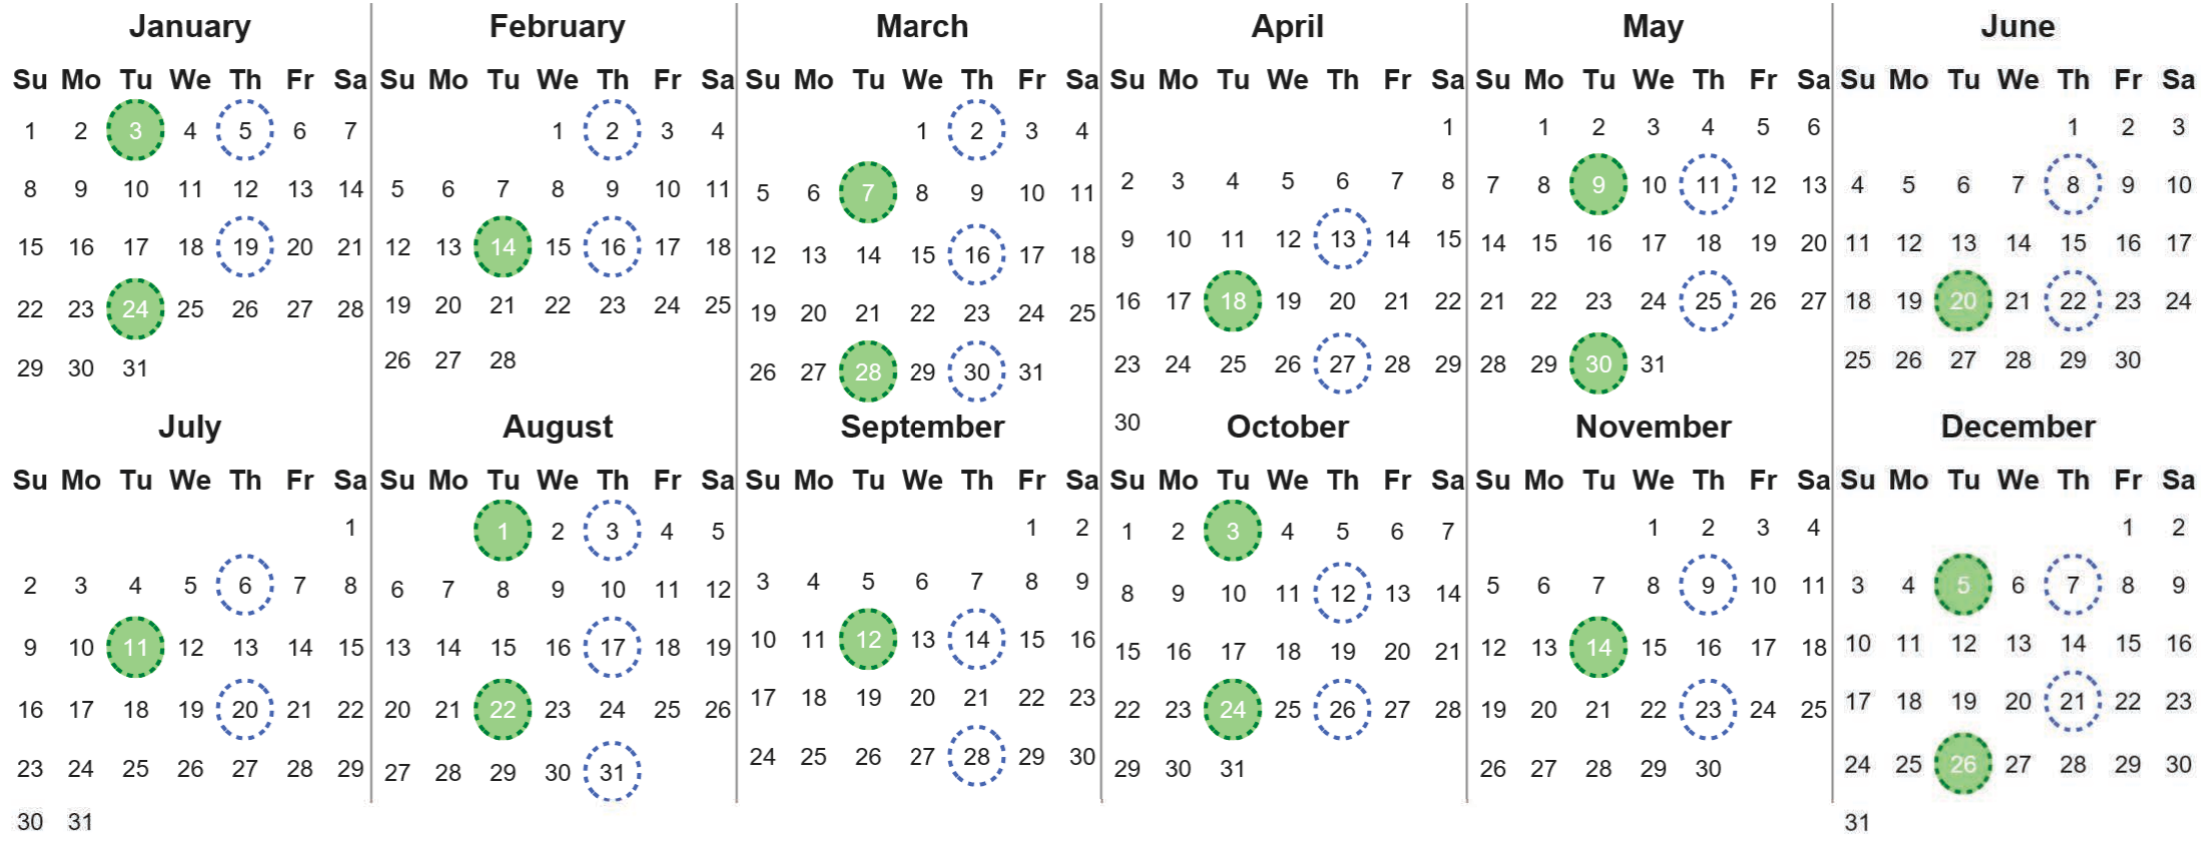

Your waste and recycling collection dates for **2023**.

Non-recyclable Bin
Only for items that cannot be recycled

Recycling Bin
Paper, card & cardboard • Plastic bottles, pots, tubs & trays • Tins, cans & empty aerosols • Cartons

Please place your bins out for collection **by 7.00am on your collection day.**

Festive Collections
Check local press or website for details