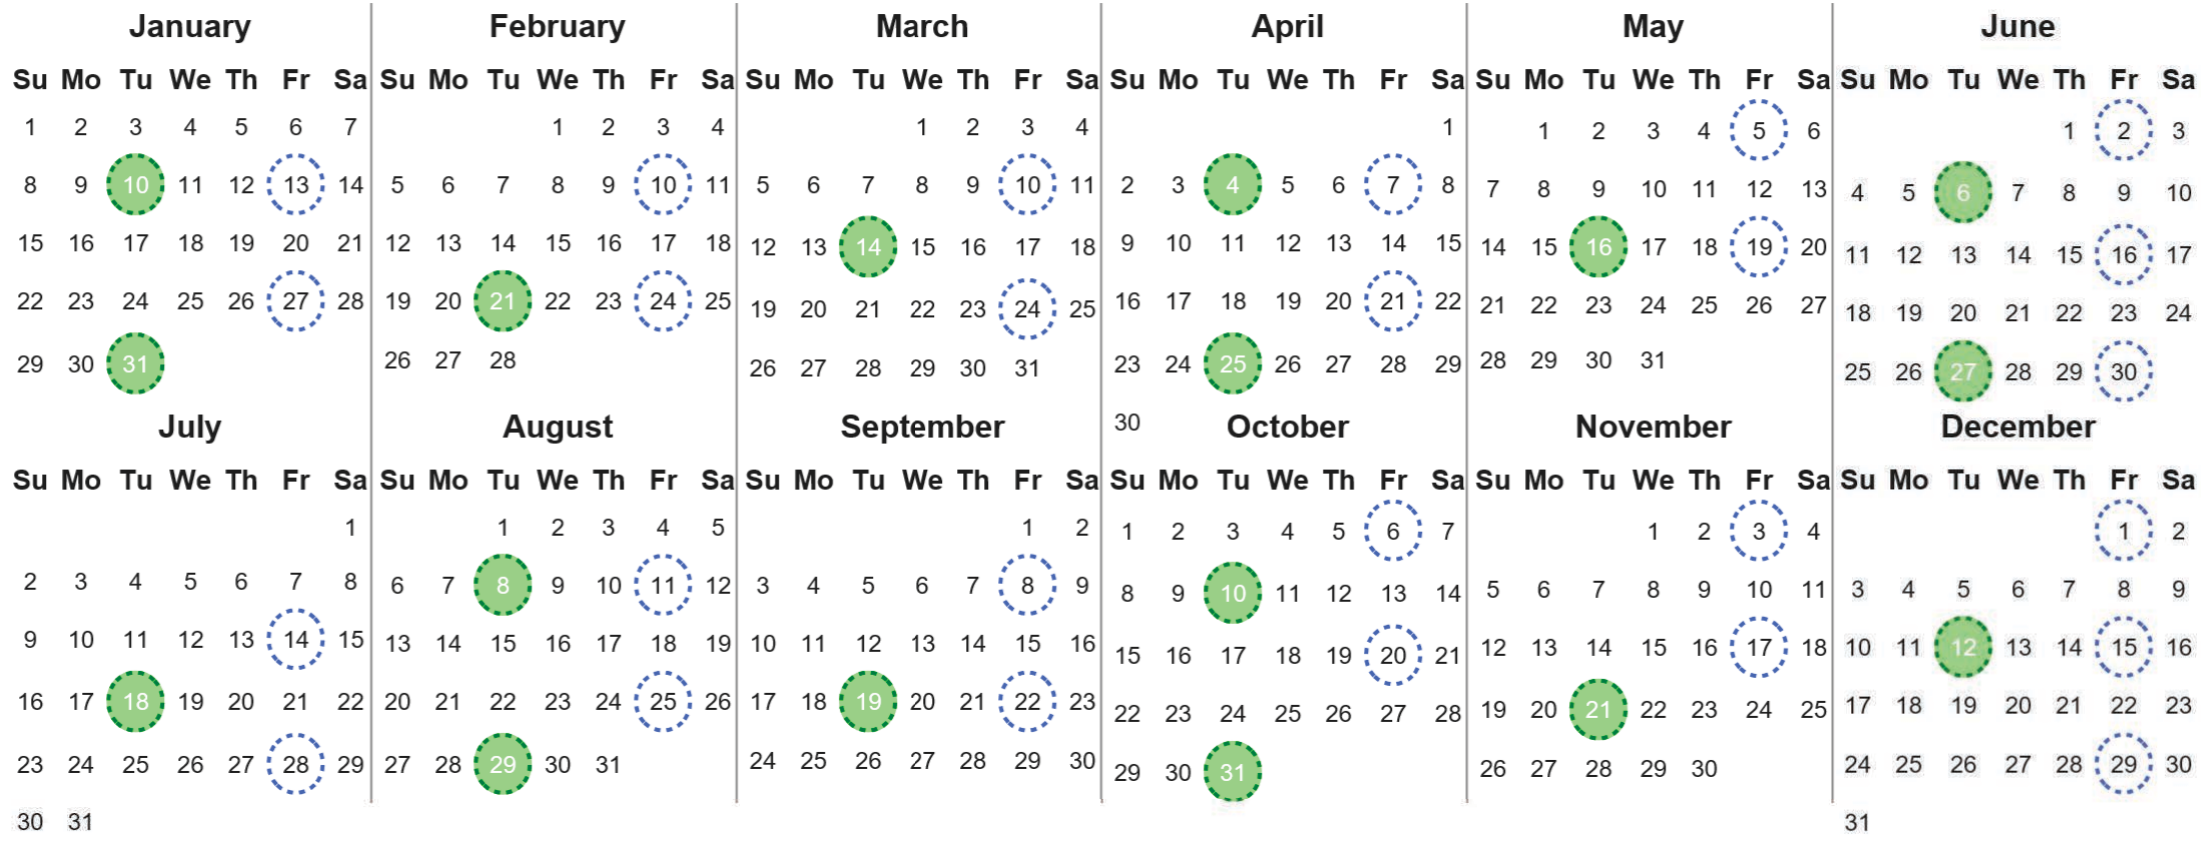

Your waste and recycling collection dates for **2023**.

**Non-recyclable Bin**  
Only for items that cannot be recycled

**Recycling Bin**  
Paper, card & cardboard • Plastic bottles, pots, tubs & trays • Tins, cans & empty aerosols • Cartons

Please place your bins out for collection **by 7.00am** on your collection day.

**Festive Collections**  
Check local press or website for details

Calendar Reference: LORN25