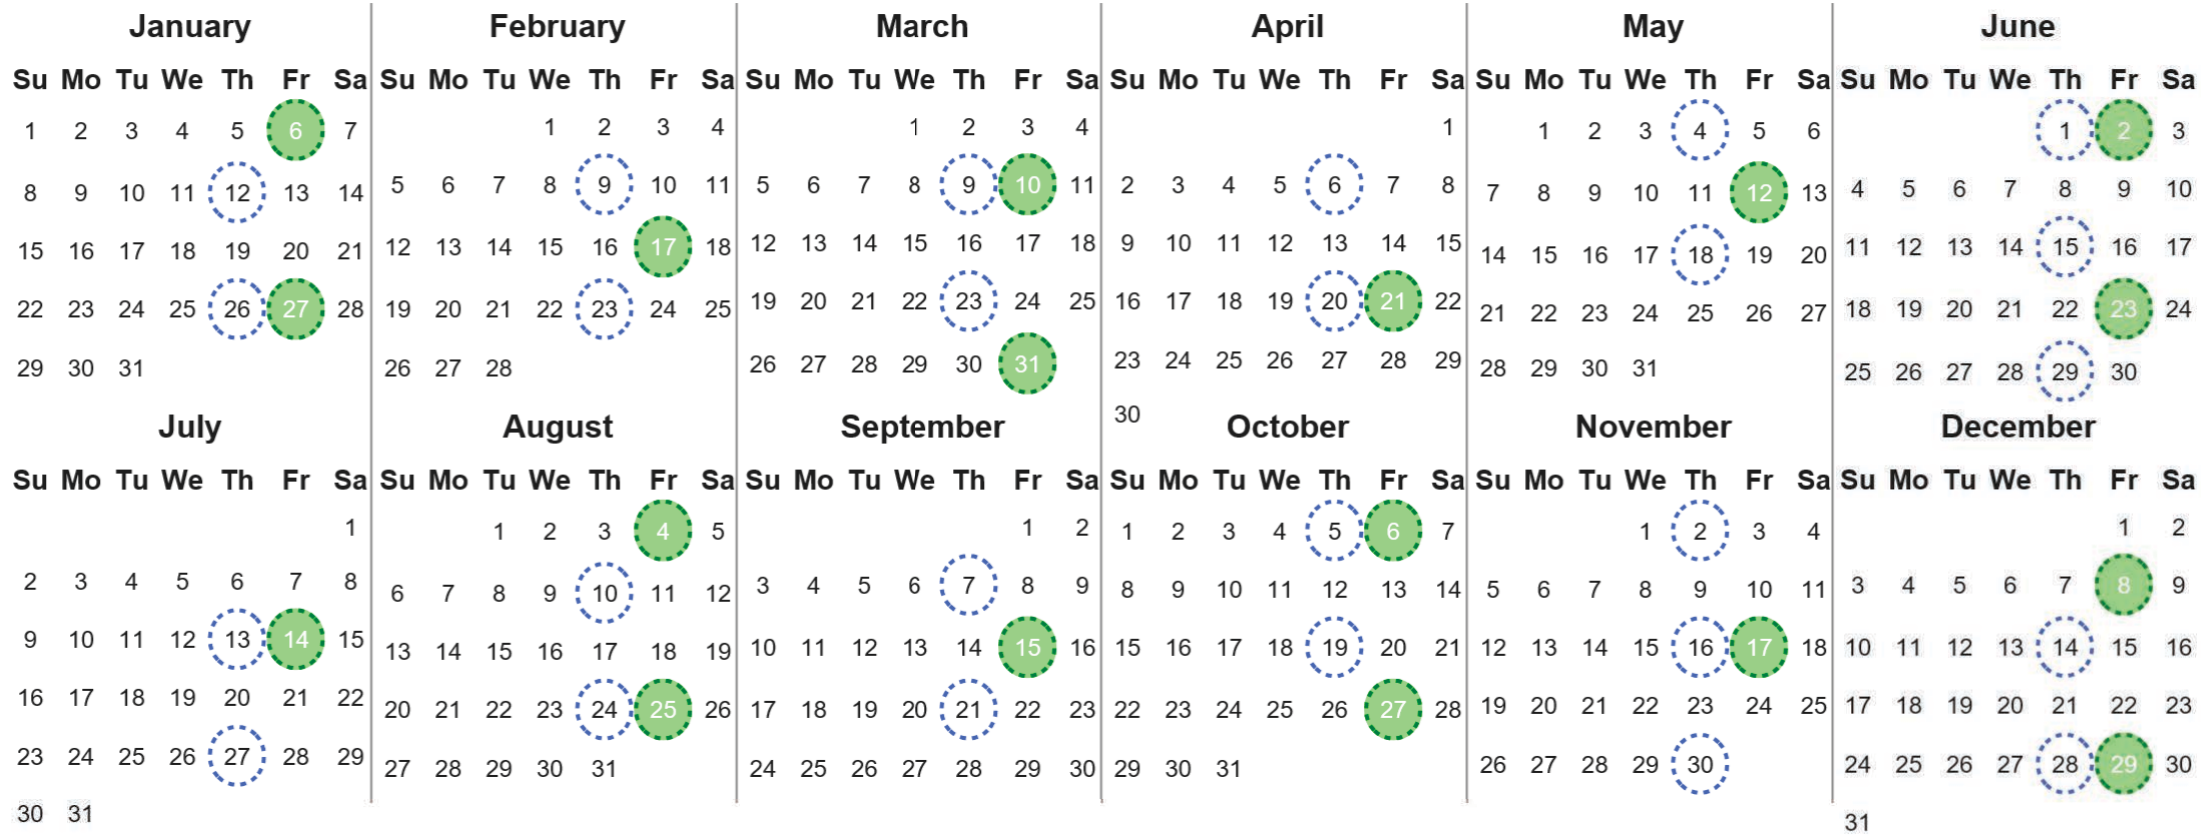

Your waste and recycling collection dates for **2023**.

	Non-recyclable Bin Only for items that cannot be recycled		Recycling Bin Paper, card & cardboard • Plastic bottles, pots, tubs & trays • Tins, cans & empty aerosols • Cartons
---	---	---	---

Please place your bins out for collection **by 7.00am on your collection day.**

					Festive Collections Check local press or website for details
---	---	---	---	---	--