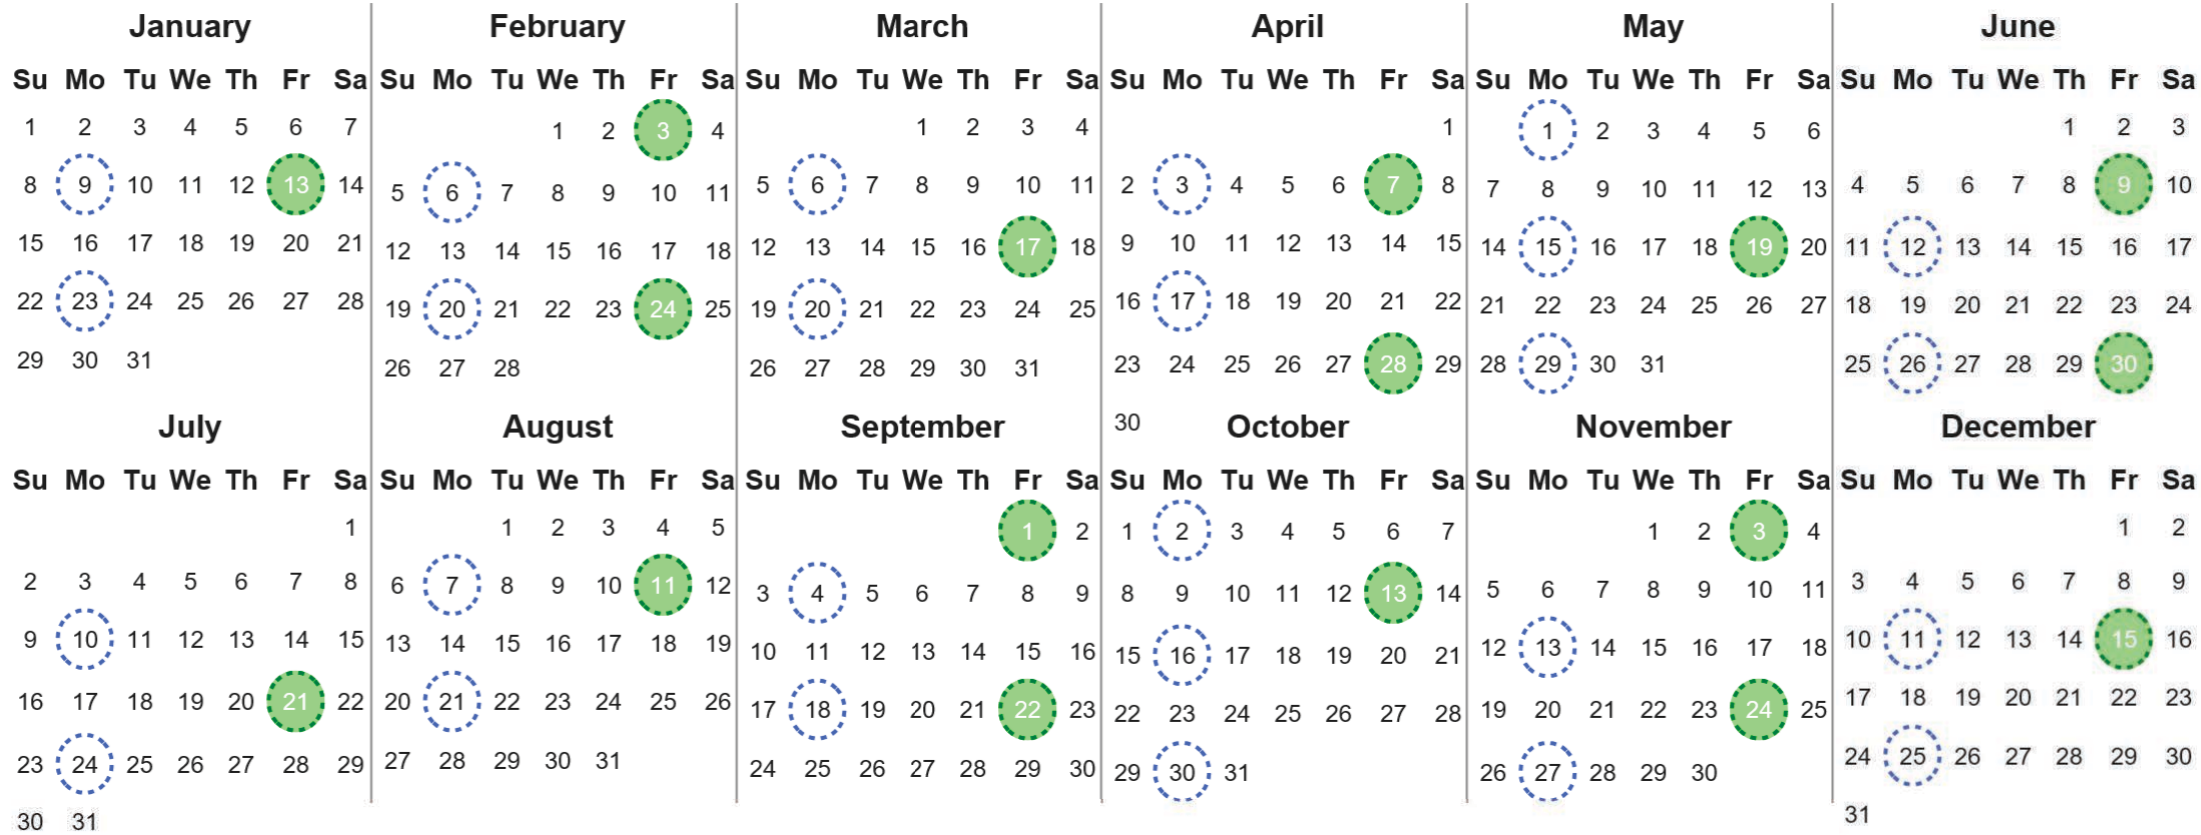

Your waste and recycling collection dates for **2023**.

	Non-recyclable Bin Only for items that cannot be recycled		Recycling Bin Paper, card & cardboard • Plastic bottles, pots, tubs & trays • Tins, cans & empty aerosols • Cartons
---	---	---	---

Please place your bins out for collection **by 7.00am on your collection day.**

				Festive Collections Check local press or website for details
---	---	---	---	--

Calendar Reference: LORN21