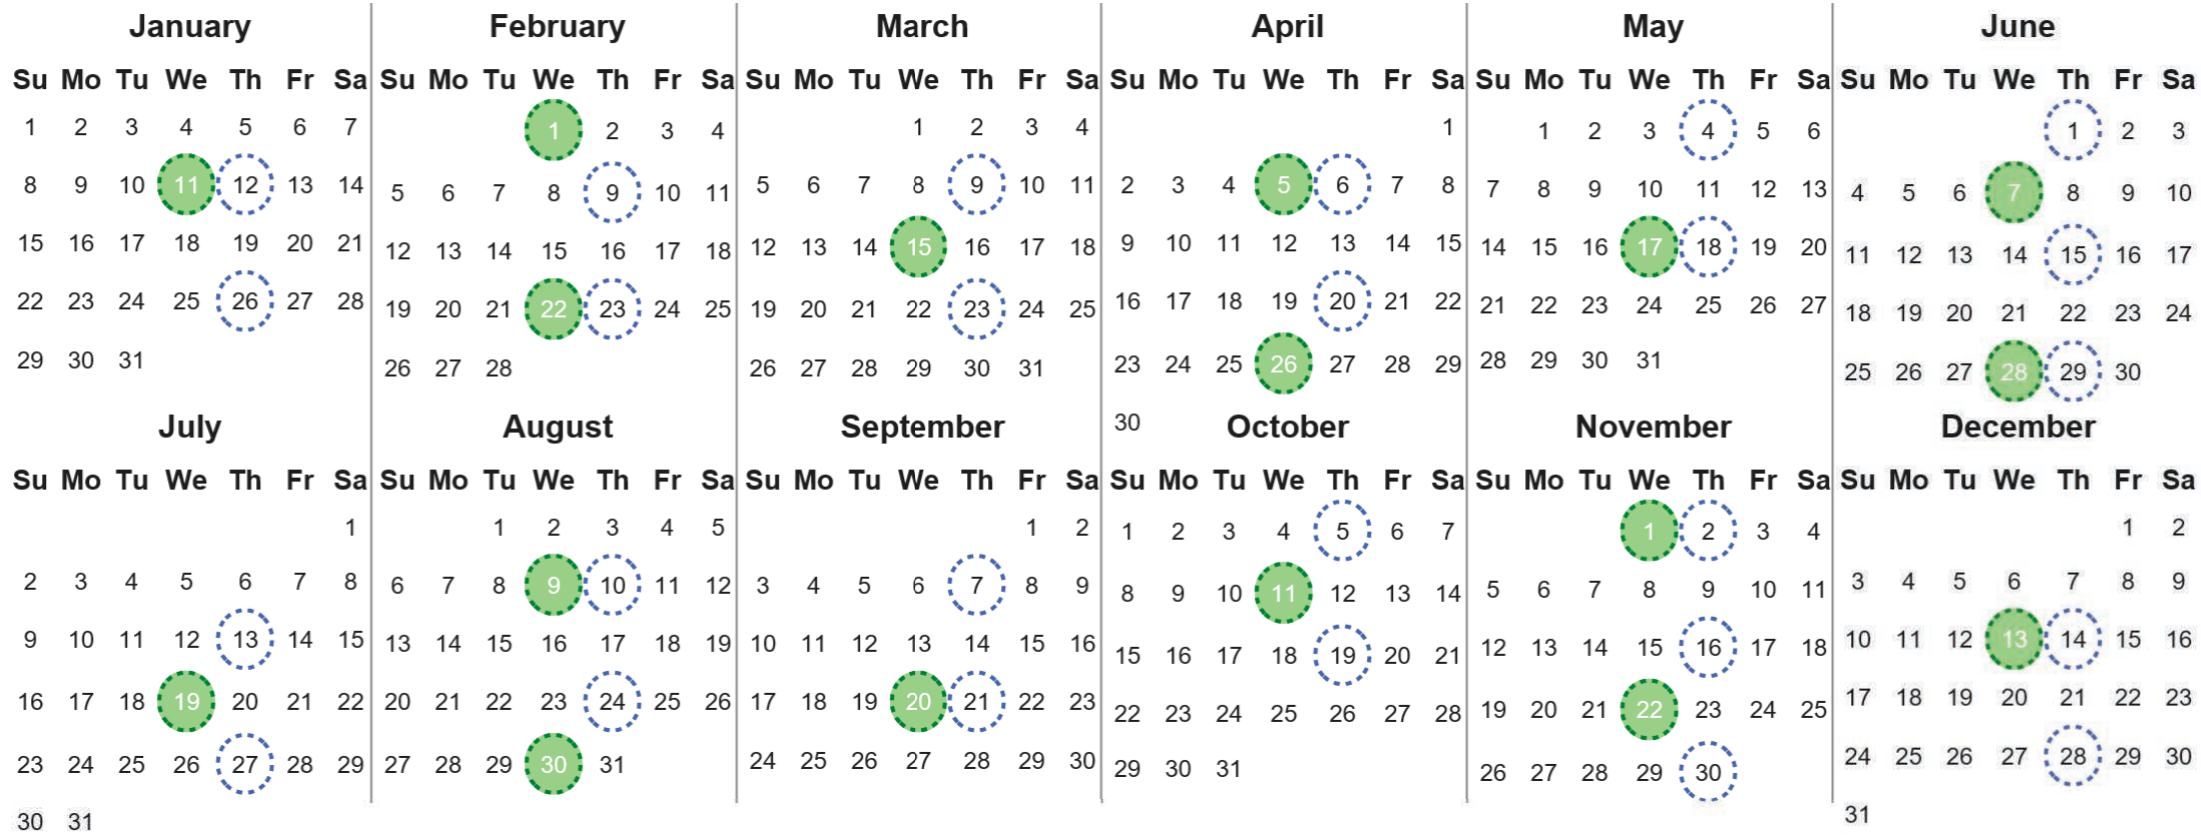

Your waste and recycling collection dates for **2023**.

 <b>Non-recyclable Bin</b> Only for items that cannot be recycled	 <b>Recycling Bin</b> Paper, card & cardboard • Plastic bottles, pots, tubs & trays • Tins, cans & empty aerosols • Cartons
---	---

Please place your bins out for collection **by 7.00am on your collection day.**

 	 	 <b>Festive Collections</b> Check local press or website for details
---	---	--