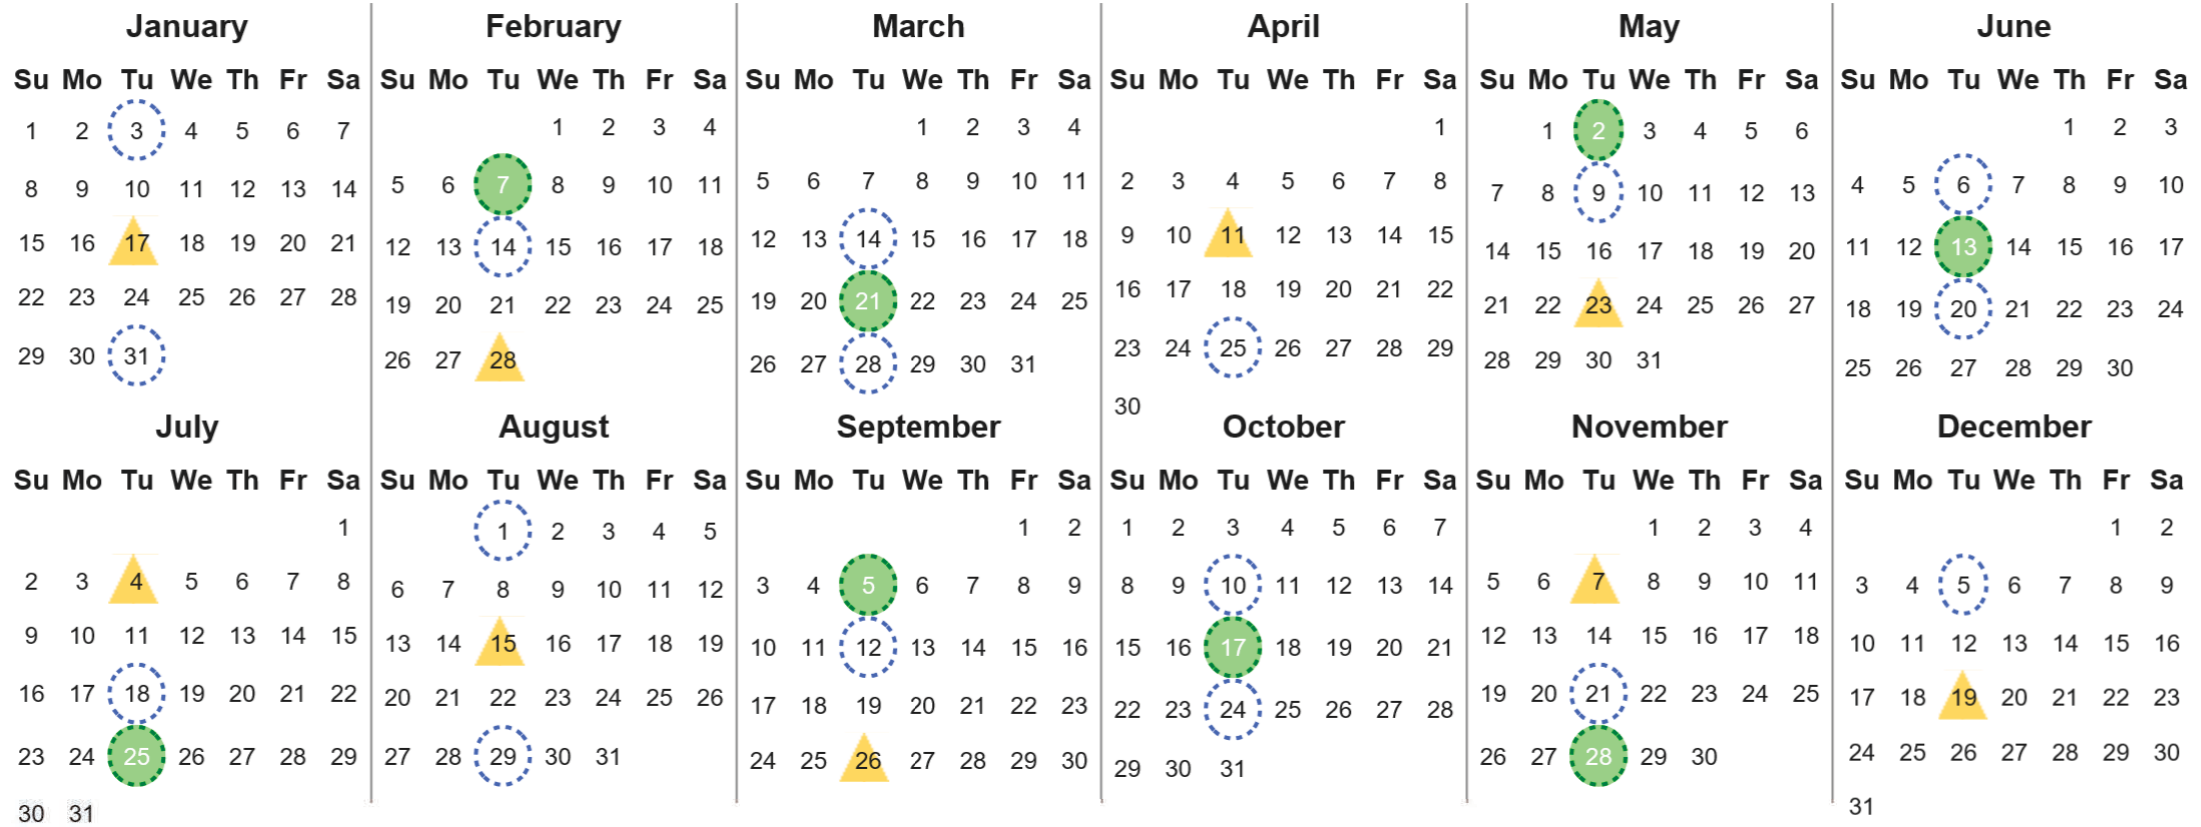

Your waste and recycling collection dates for **2023**.

 Non-recyclable Bin Only for items that cannot be recycled	 Recycling Bin Paper, card & cardboard • Plastic bottles, pots, tubs & trays • Tins, cans & empty aerosols • Cartons
---	---

Please place your bins out for collection by 7.00am on your collection day.

  	 	 
---	---	---

Festive Collections
 Check local press or website for details