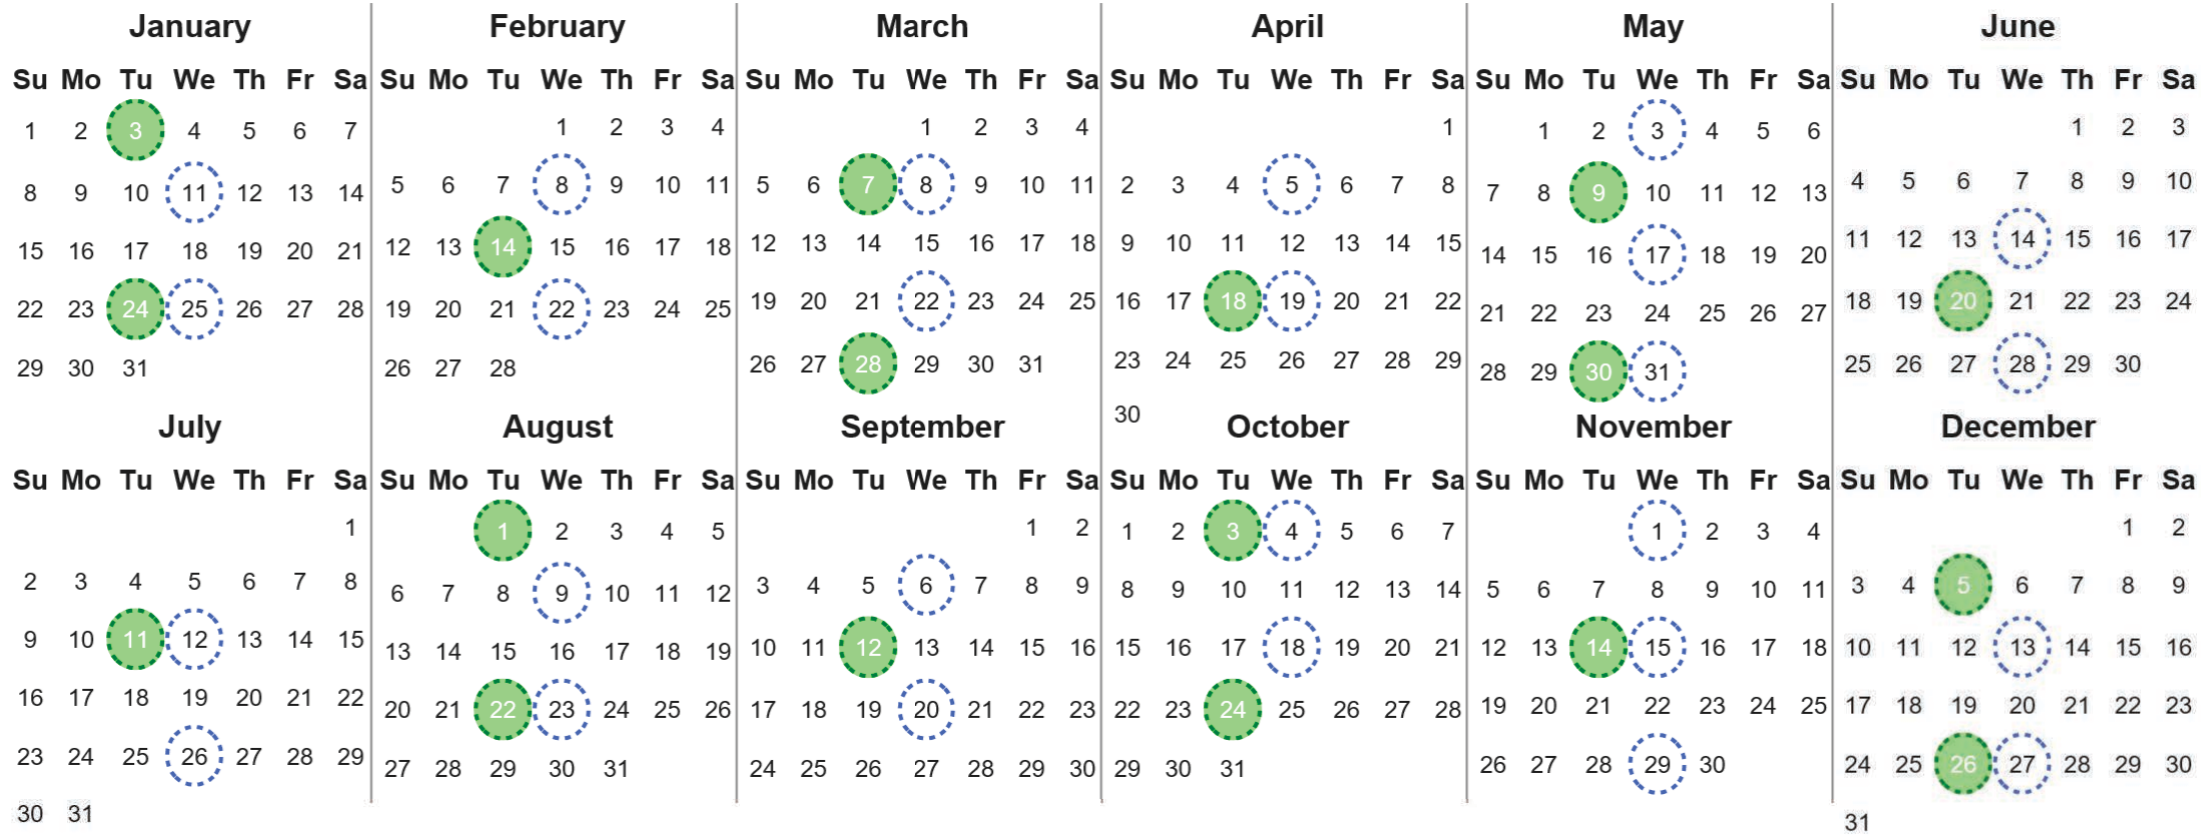

Your waste and recycling collection dates for **2023**.

	Non-recyclable Bin Only for items that cannot be recycled		Recycling Bin Paper, card & cardboard • Plastic bottles, pots, tubs & trays • Tins, cans & empty aerosols • Cartons
---	---	---	---

Please place your bins out for collection **by 7.00am on your collection day.**

					Festive Collections Check local press or website for details
---	---	---	---	---	--