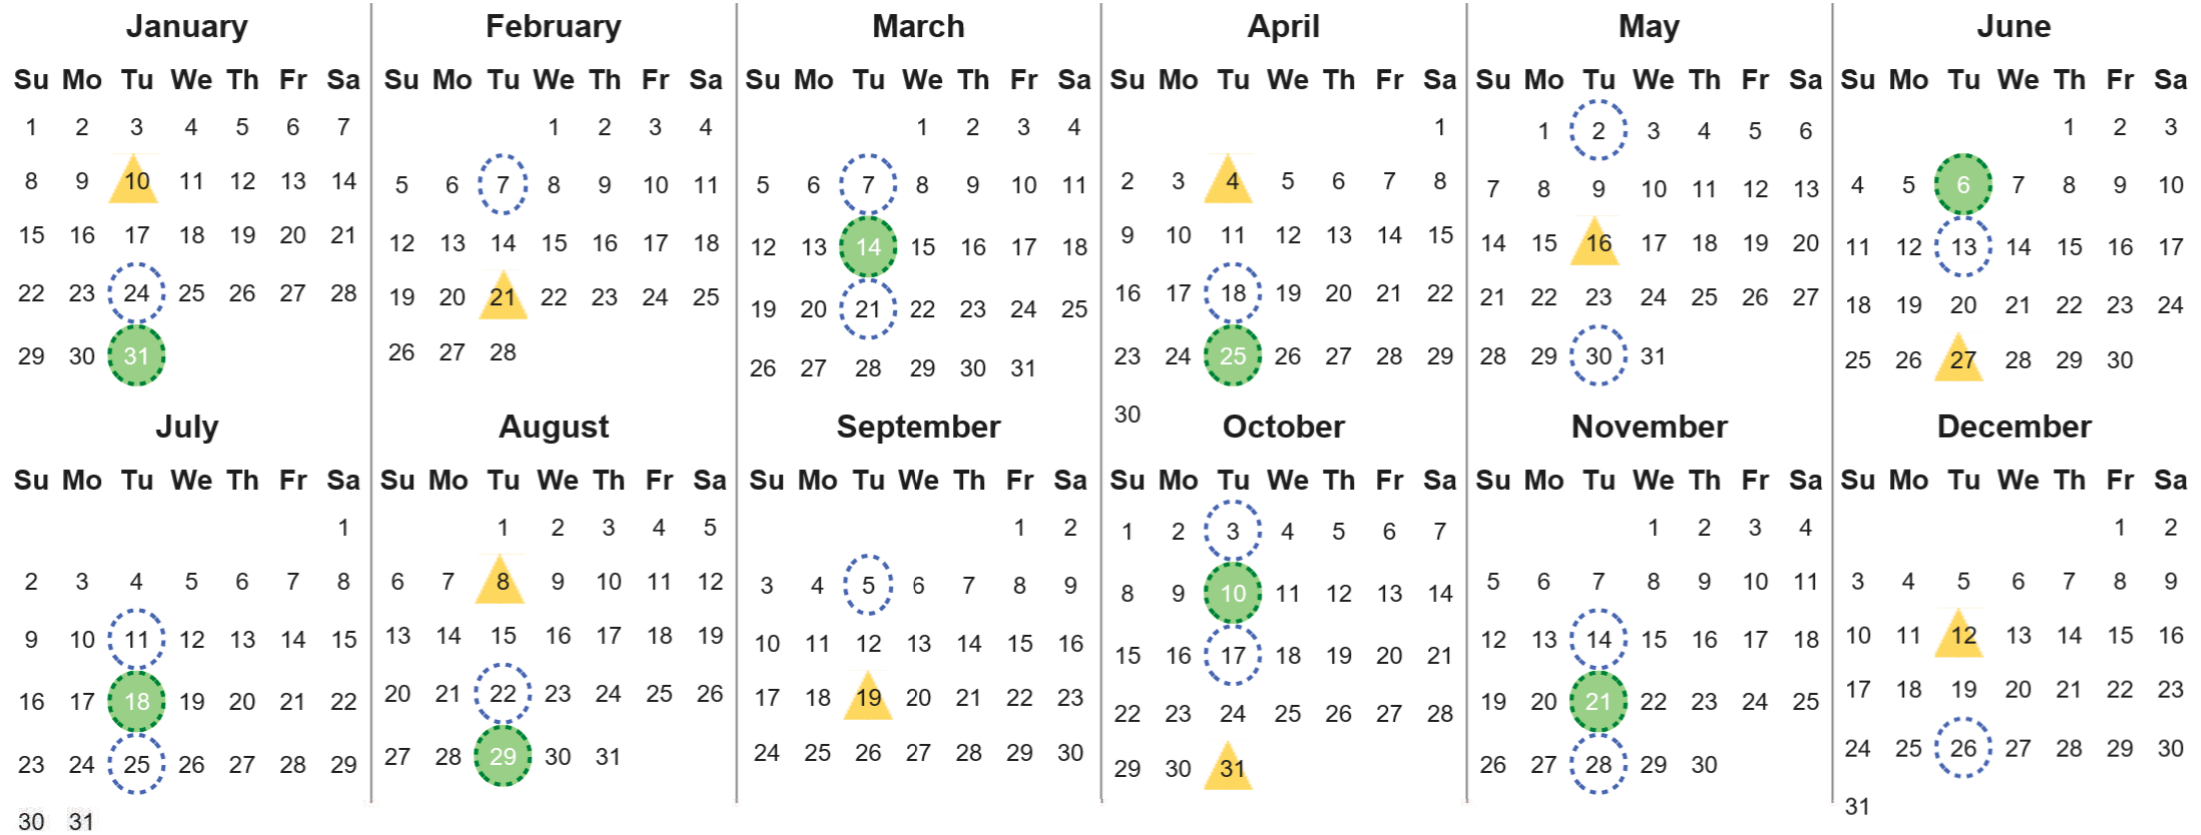

Your waste and recycling collection dates for **2023**.

Non-recyclable Bin
Only for items that cannot be recycled

Recycling Bin
Paper, card & cardboard • Plastic bottles, pots, tubs & trays • Tins, cans & empty aerosols • Cartons

Please place your bins out for collection **by 7.00am on your collection day.**

Festive Collections
Check local press or website for details