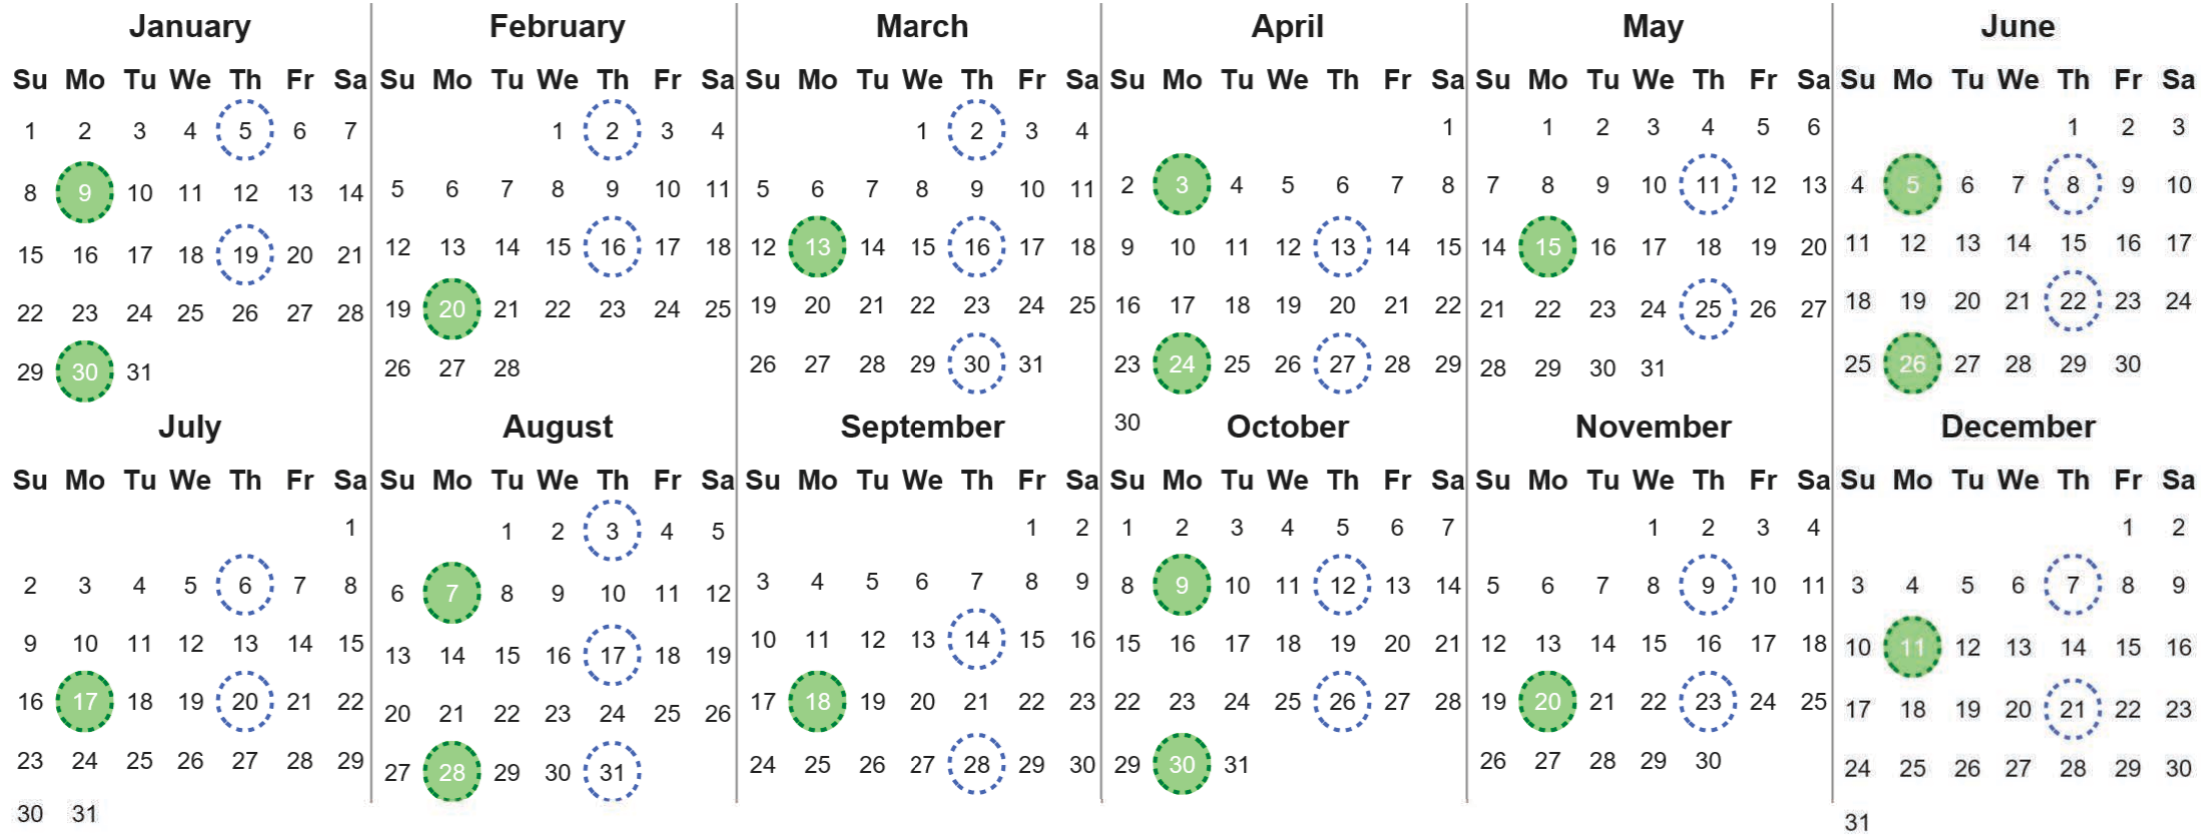

Your waste and recycling collection dates for **2023**.

	<b>Non-recyclable Bin</b> Only for items that cannot be recycled		<b>Recycling Bin</b> Paper, card & cardboard • Plastic bottles, pots, tubs & trays • Tins, cans & empty aerosols • Cartons
---	---	---	---

Please place your bins out for collection **by 7.00am on your collection day.**

					<b>Festive Collections</b> Check local press or website for details
---	---	---	---	---	--

Calendar Reference: LORN17