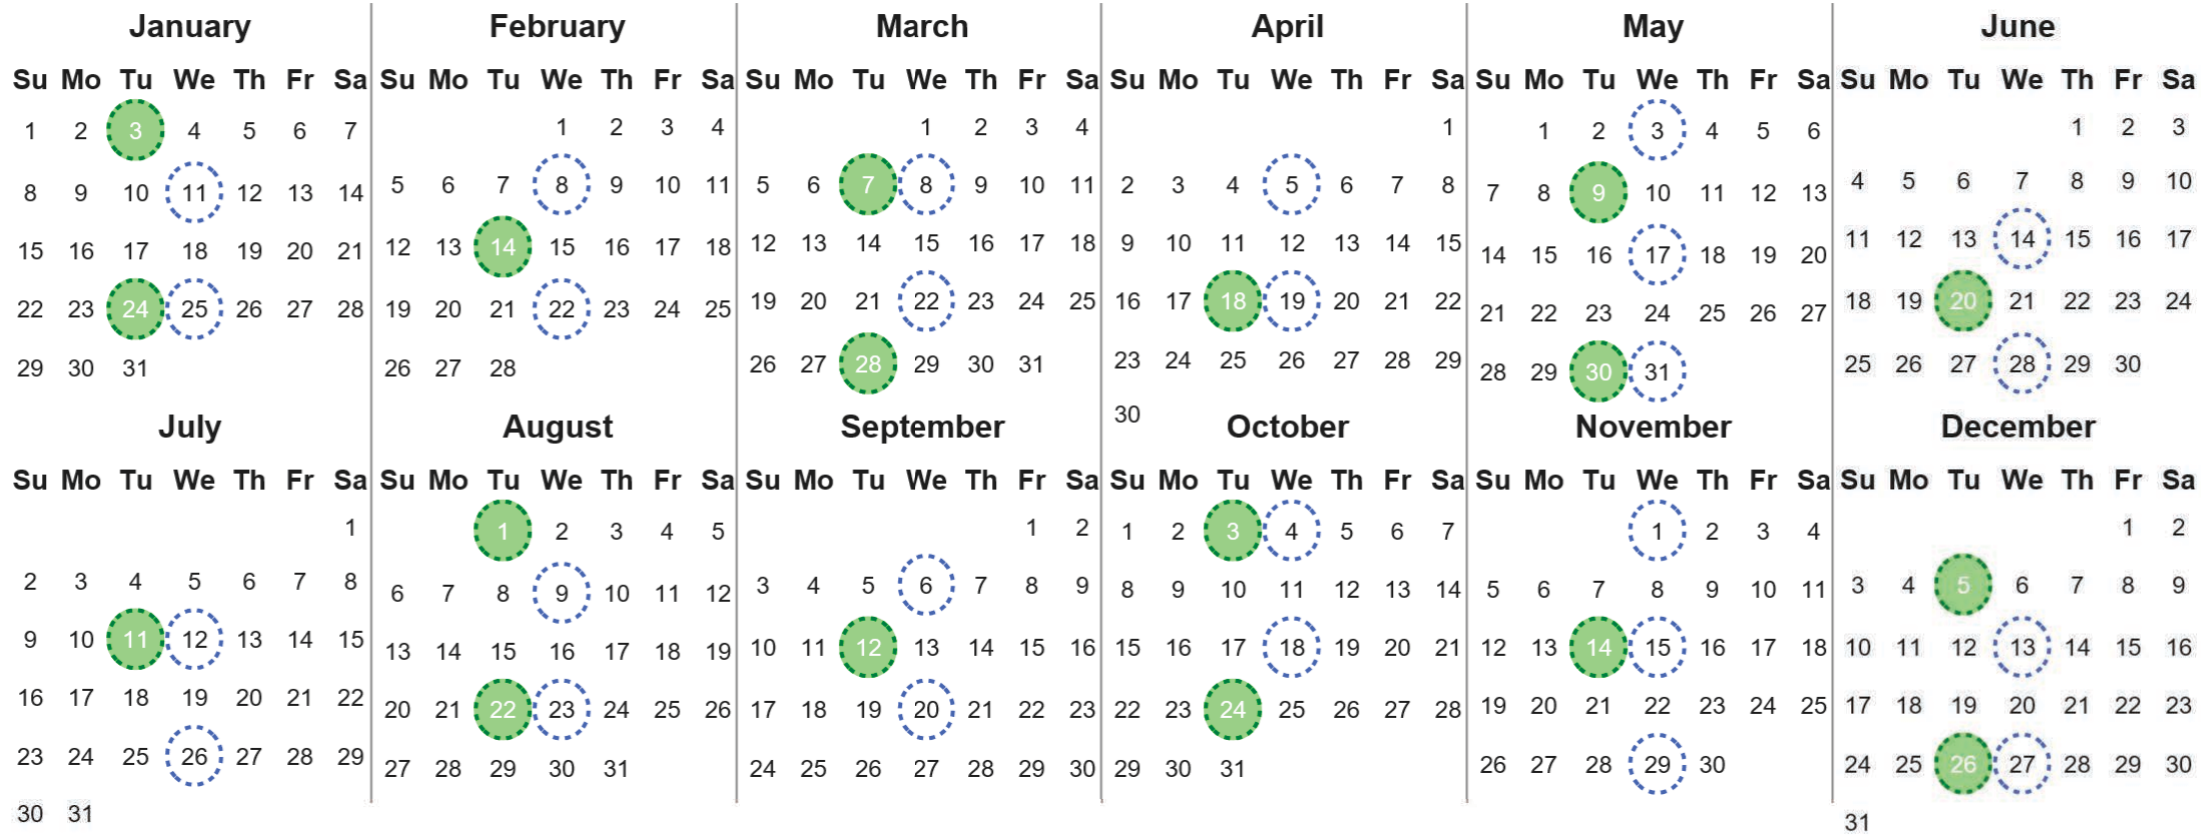

Your waste and recycling collection dates for **2023**.

 Non-recyclable Bin Only for items that cannot be recycled	 Recycling Bin Paper, card & cardboard • Plastic bottles, pots, tubs & trays • Tins, cans & empty aerosols • Cartons
---	---

Please place your bins out for collection **by 7.00am on your collection day.**

 	 	 Festive Collections Check local press or website for details
---	---	--