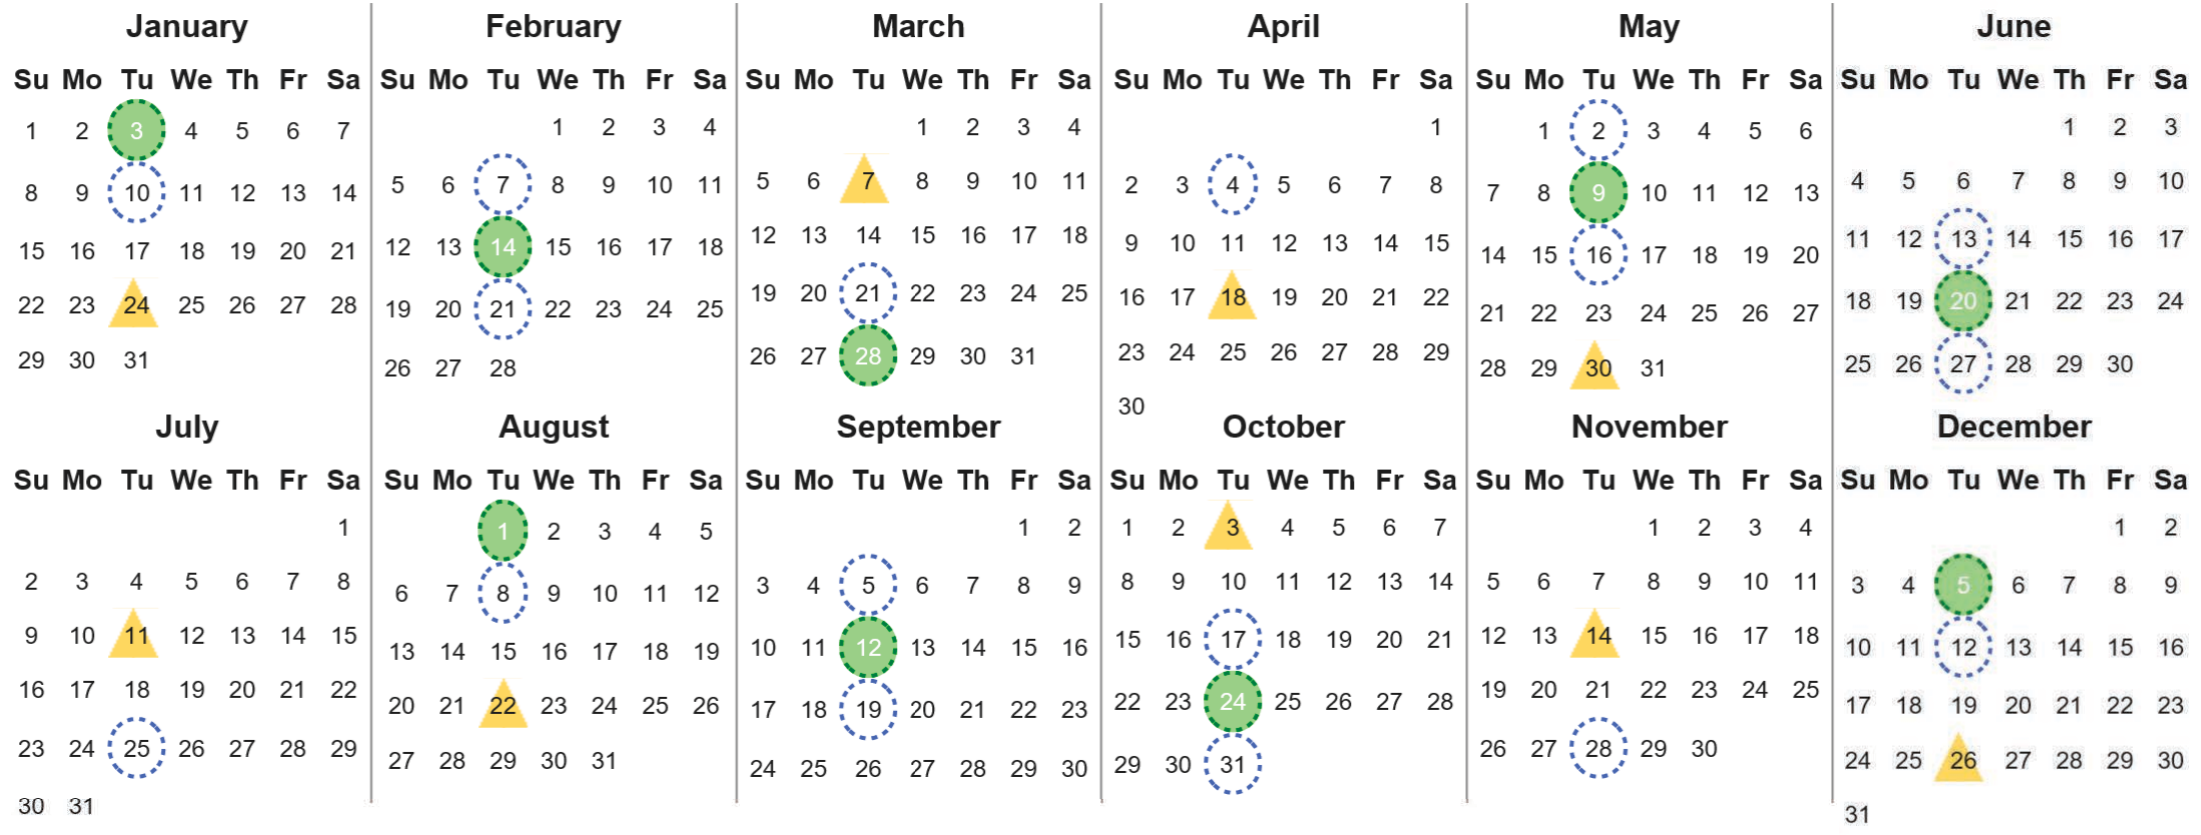

Your waste and recycling collection dates for **2023**.

Non-recyclable Bin
Only for items that cannot be recycled

Recycling Bin
Paper, card & cardboard • Plastic bottles, pots, tubs & trays • Tins, cans & empty aerosols • Cartons

Please place your bins out for collection by **7.00am** on your collection day.

Festive Collections
Check local press or website for details