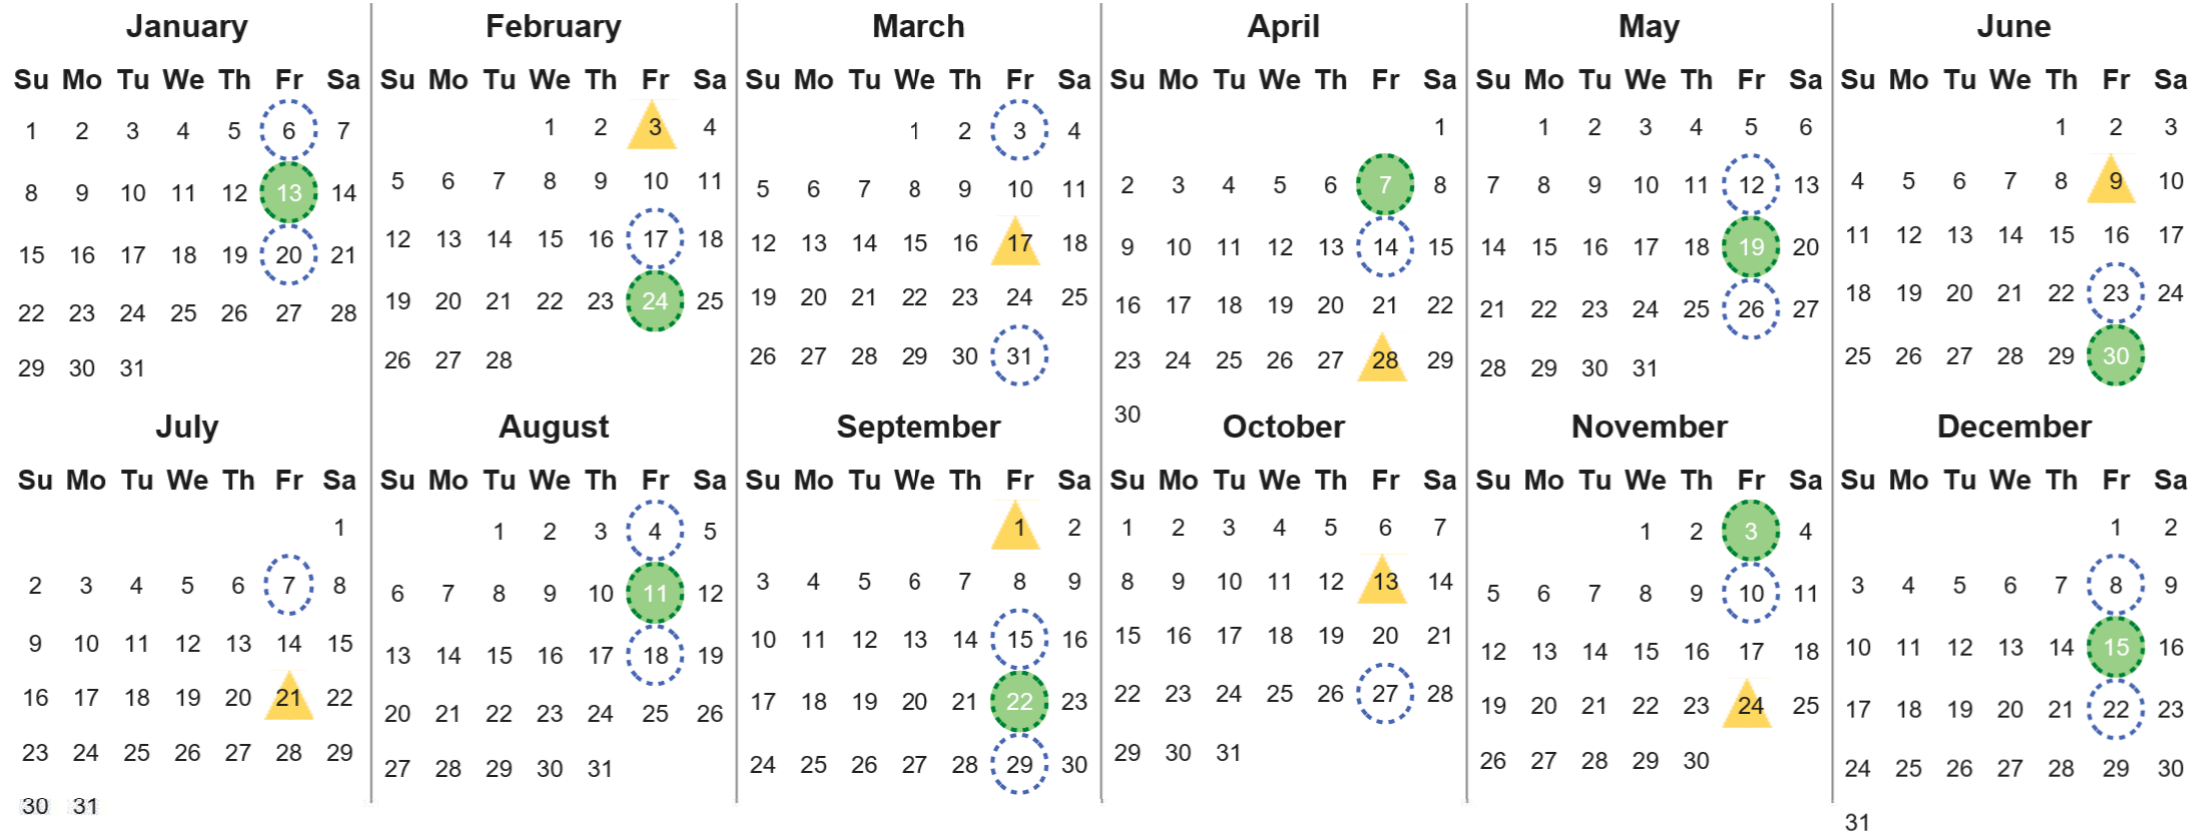

Your waste and recycling collection dates for **2023**.

Non-recyclable Bin
Only for items that cannot be recycled

Recycling Bin
Paper, card & cardboard • Plastic bottles, pots, tubs & trays • Tins, cans & empty aerosols • Cartons

Please place your bins out for collection **by 7.00am on your collection day.**

Festive Collections
Check local press or website for details