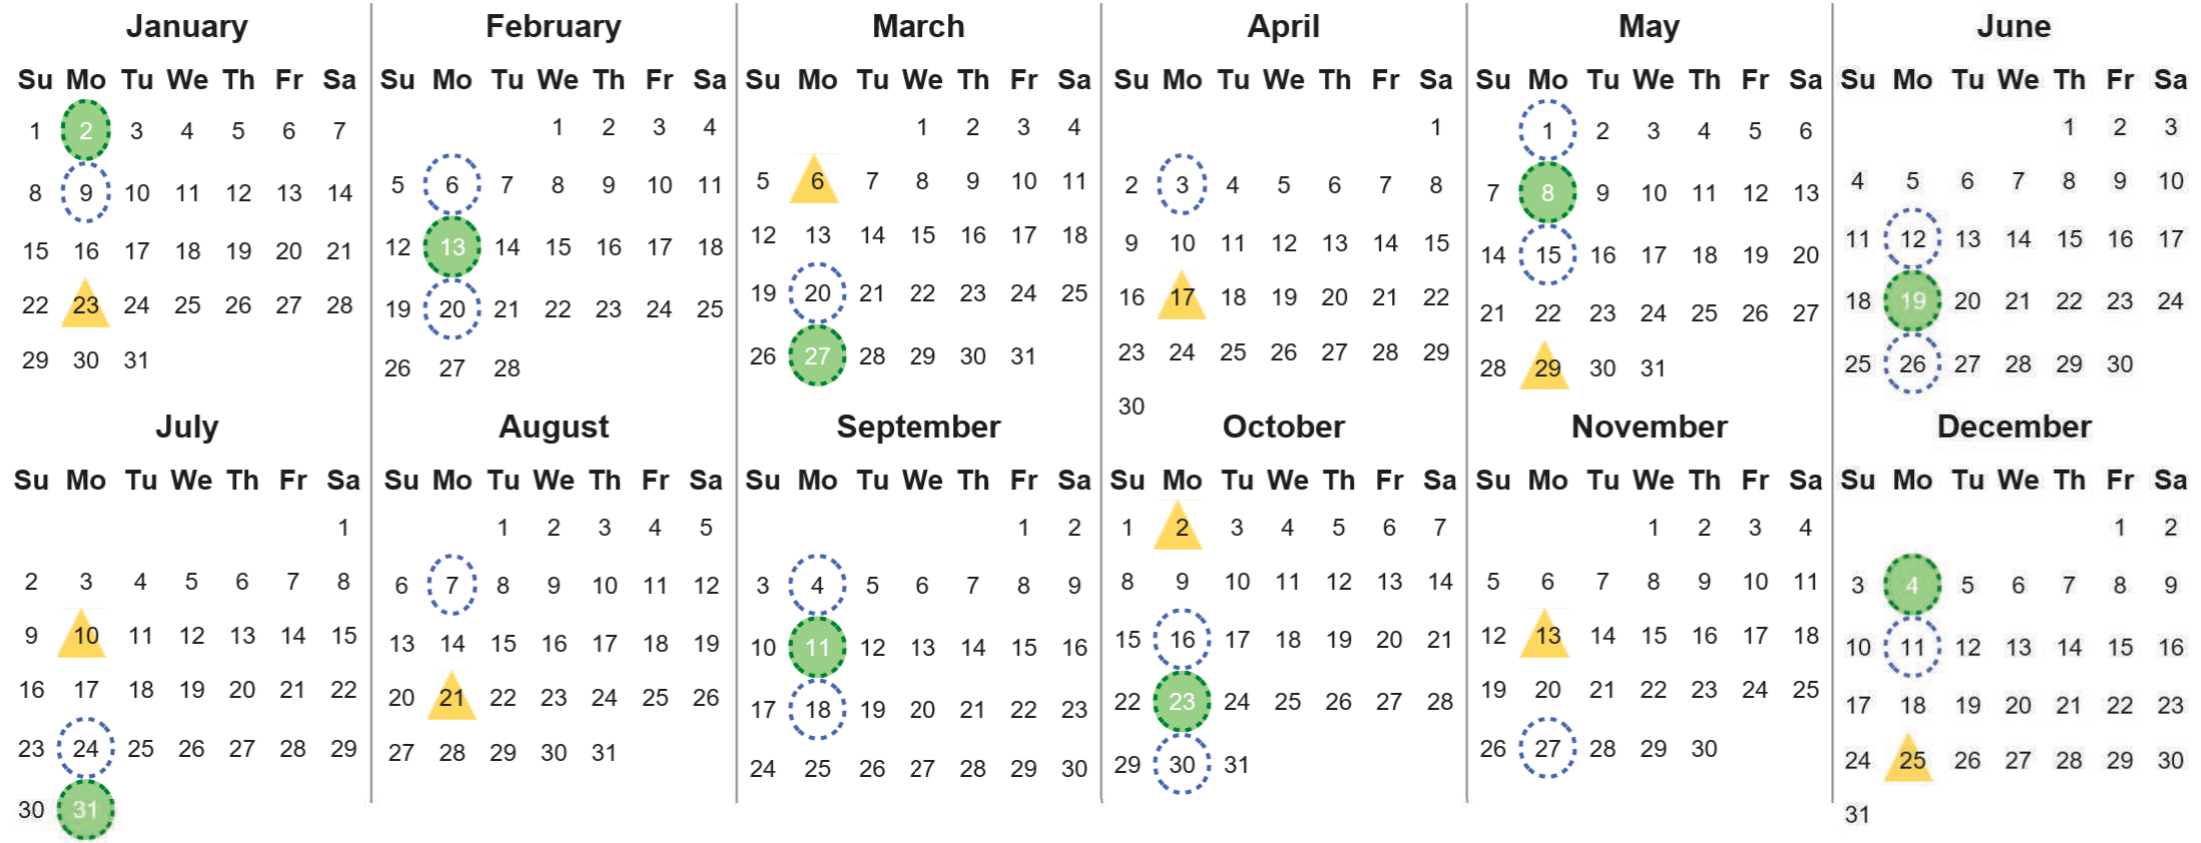

Your waste and recycling collection dates for **2023**.

Non-recyclable Bin
Only for items that cannot be recycled

Recycling Bin
Paper, card & cardboard • Plastic bottles, pots, tubs & trays • Tins, cans & empty aerosols • Cartons

Please place your bins out for collection **by 7.00am** on your collection day.

Festive Collections
Check local press or website for details