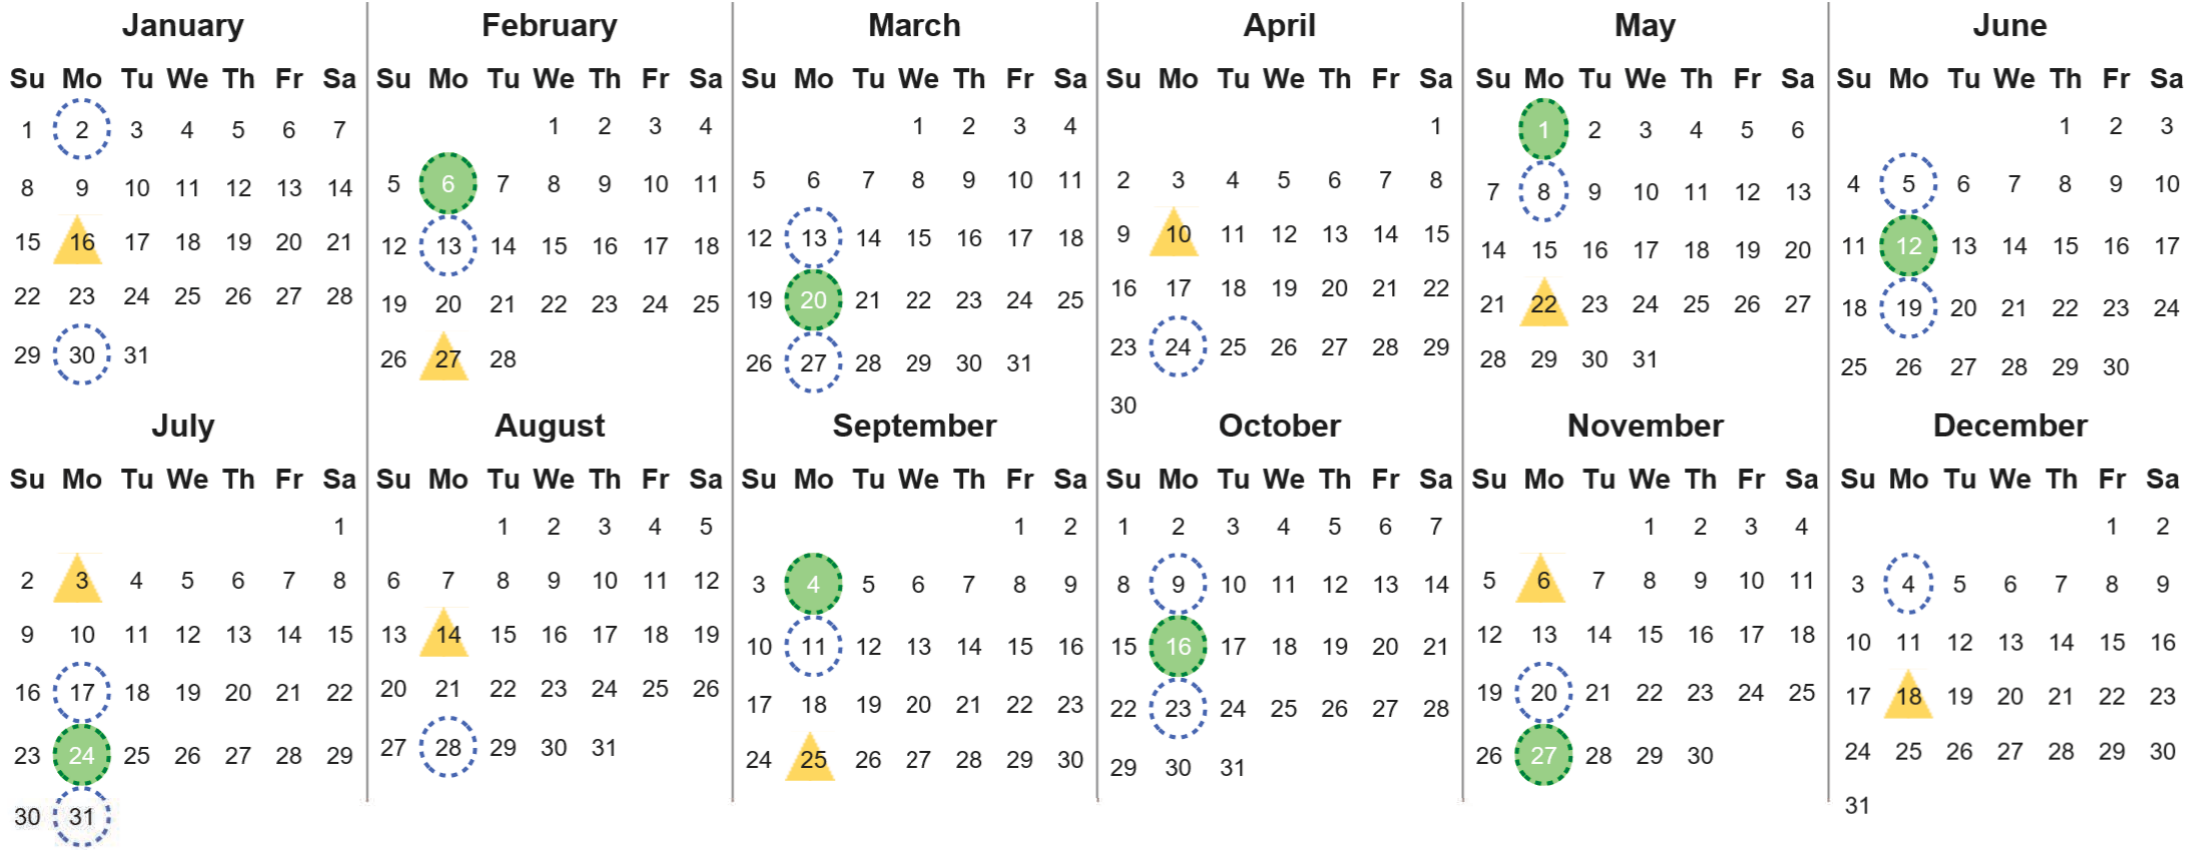

Your waste and recycling collection dates for 2023.

**Non-recyclable Bin**  
Only for items that cannot be recycled

**Recycling Bin**  
Paper, card & cardboard • Plastic bottles, pots, tubs & trays • Tins, cans & empty aerosols • Cartons

Please place your bins out for collection by **7.00am** on your collection day.

**Festive Collections**  
Check local press or website for details