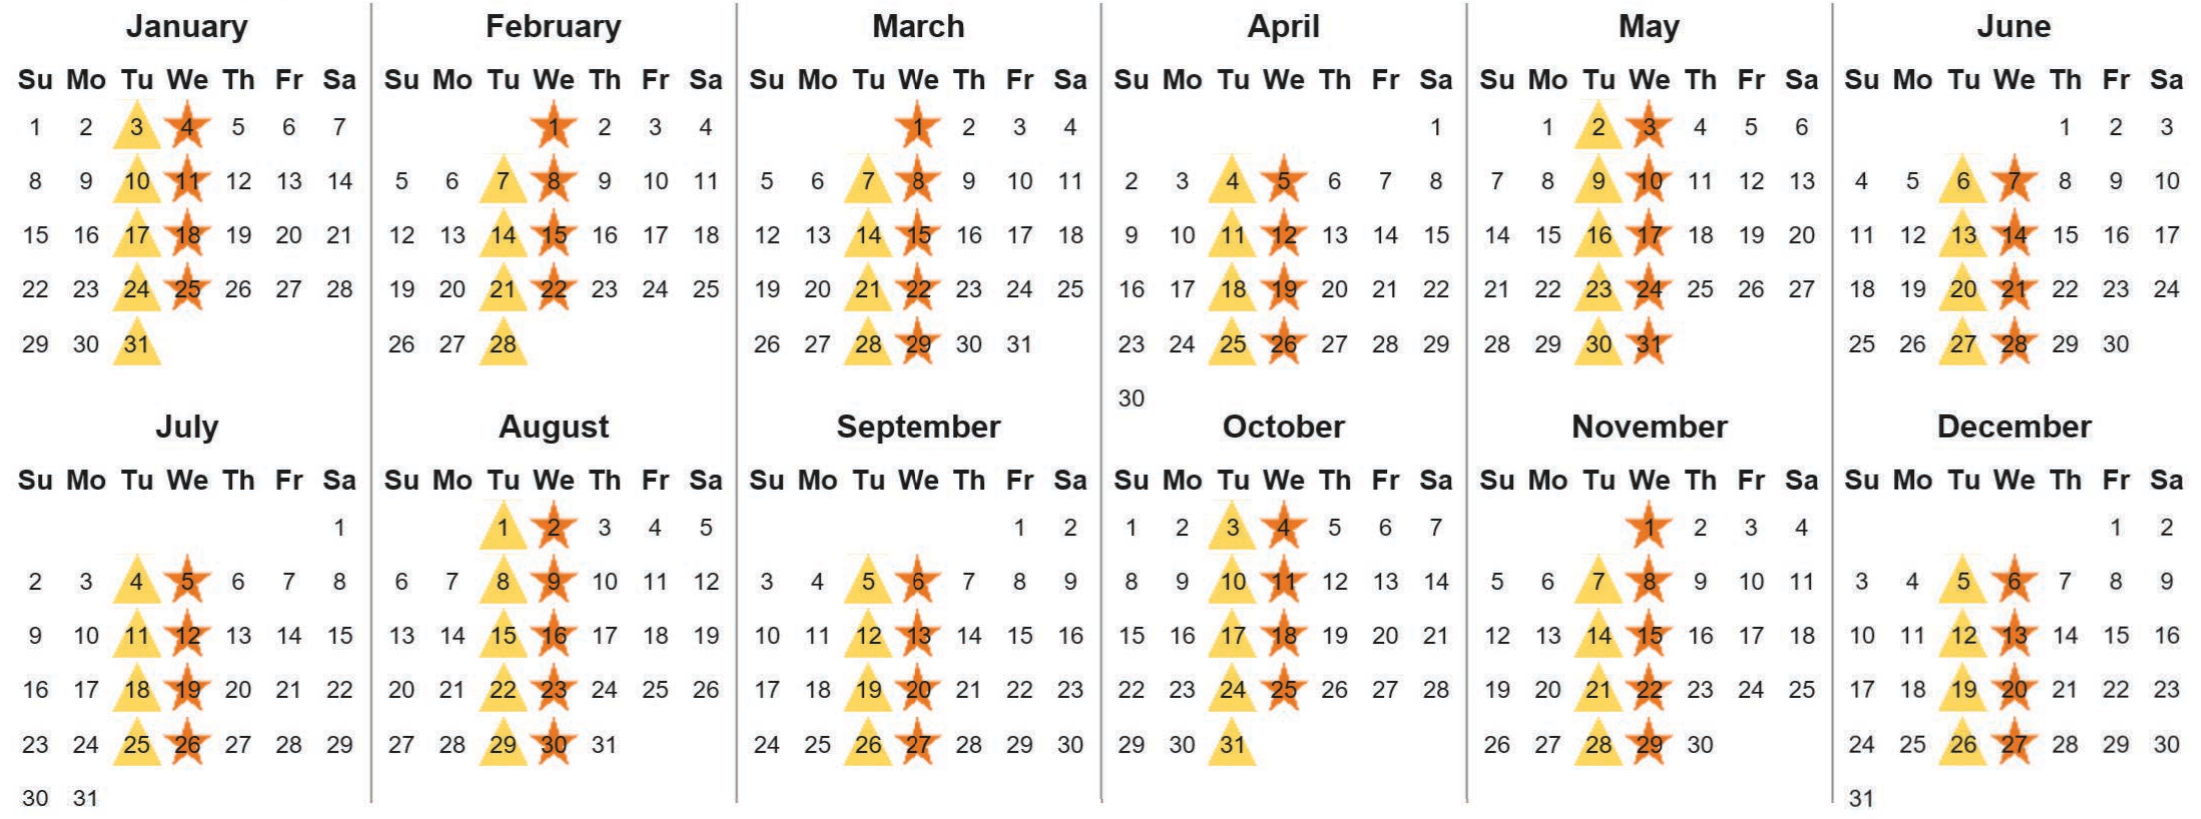

Your waste and recycling collection dates for **2023**.

 Non-recyclable Bin Only for items that cannot be recycled	 Recycling Bin Paper, card & cardboard • Plastic bottles, pots, tubs & trays • Tins, cans & empty aerosols • Cartons	 Food Caddy All cooked & uncooked food waste
---	---	---

Please place your bins out for collection by **6.00am** on your collection day.

  	 	 Festive Collections Check local press or website for details
---	---	--

Calendar Reference: LOMCO5