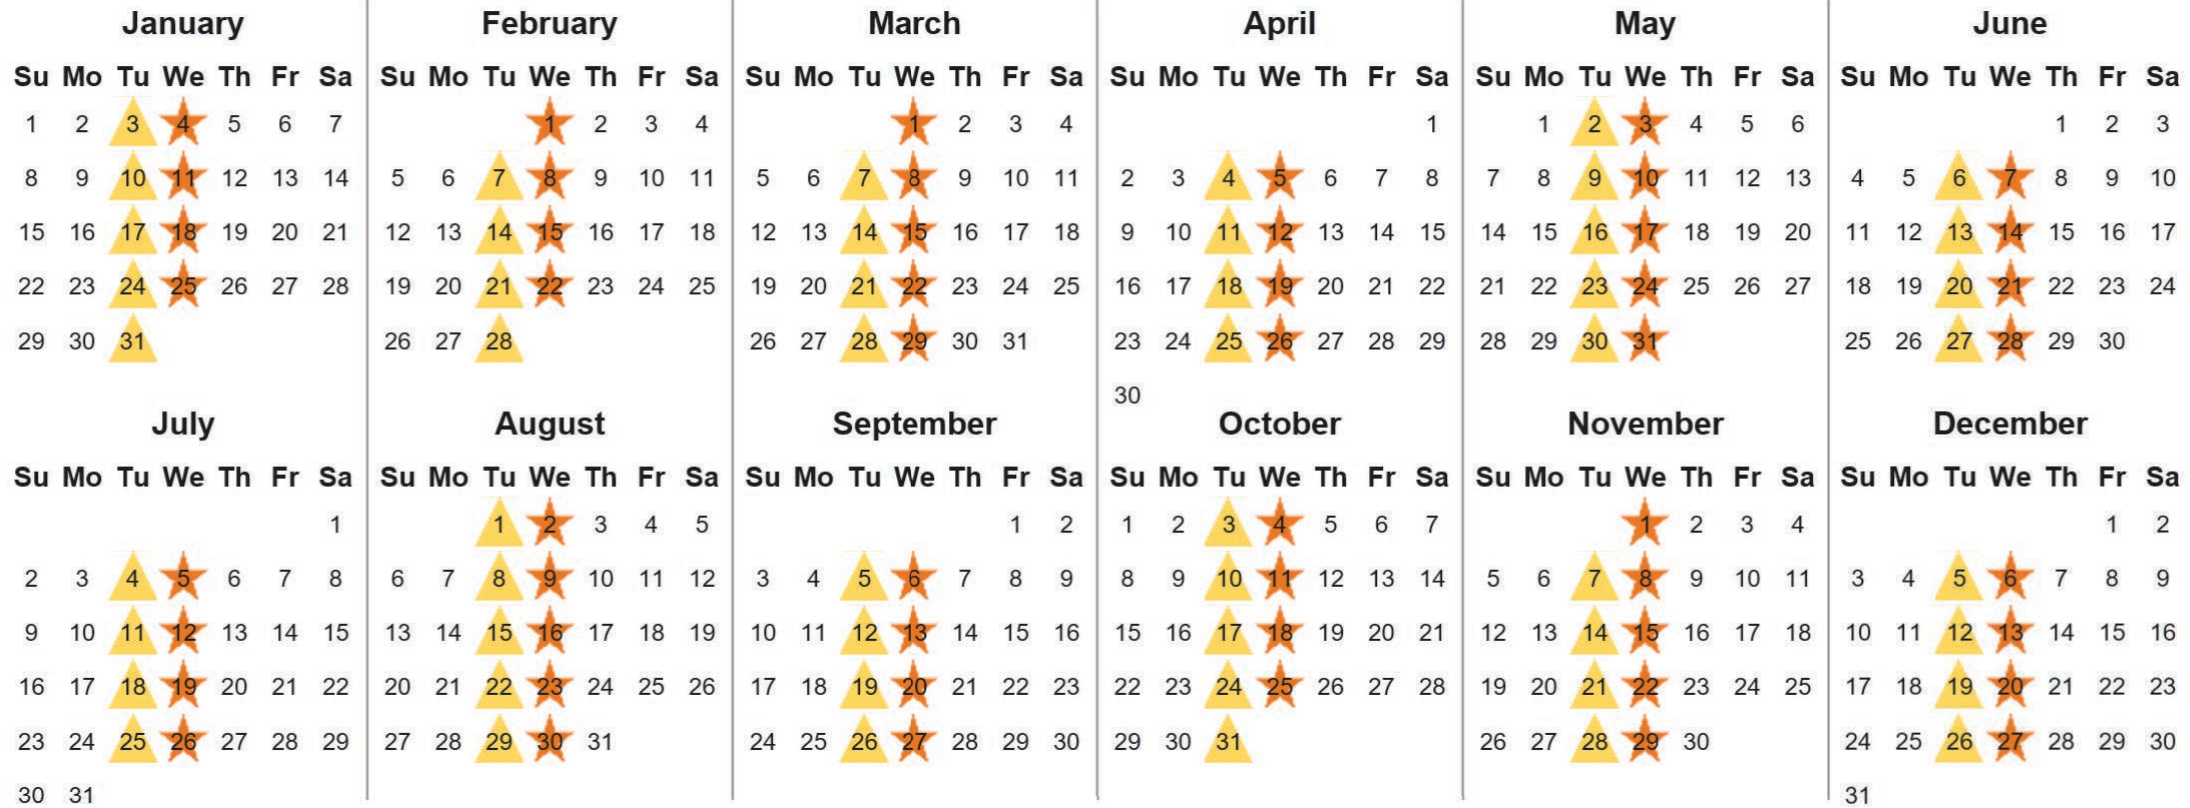

Your waste and recycling collection dates for **2023**.

 Non-recyclable Bin Only for items that cannot be recycled	 Recycling Bin Paper, card & cardboard • Plastic bottles, pots, tubs & trays • Tins, cans & empty aerosols • Cartons	 Food Caddy All cooked & uncooked food waste
---	---	---

Please place your bins out for collection by **6.00am** on your collection day.

  	 	 Festive Collections Check local press or website for details
---	---	--

Calendar Reference: LOMCO4