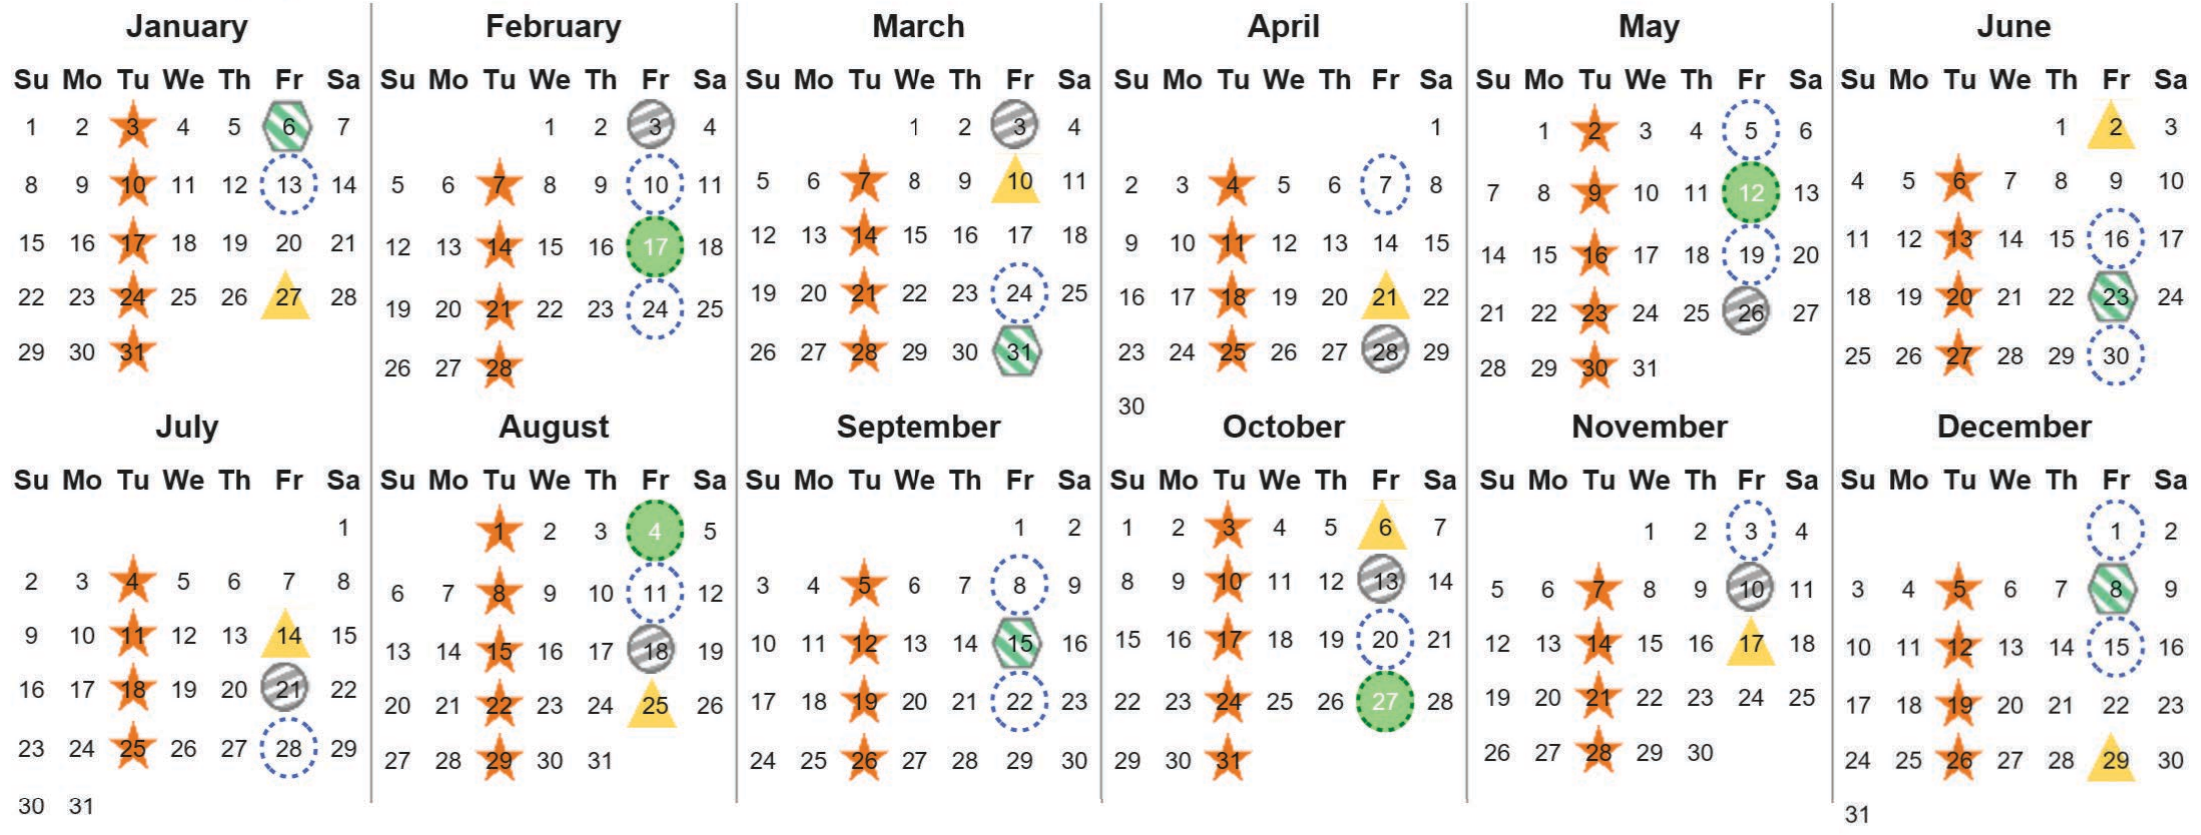

Your waste and recycling collection dates for 2023.

<b>Non-recyclable Bin</b> Only for items that cannot be recycled	<b>Recycling Bin</b> Paper, card & cardboard • Plastic bottles, pots, tubs & trays • Tins, cans & empty aerosols • Cartons	<b>Glass Bin</b> Glass bottles & jars	<b>Food Caddy</b> All cooked & uncooked food waste
---	---	--	---

Please place your bins out for collection by **6.00am** on your collection day.

--	--	--	--	--	--	--	--	--	--	--	--	--

**Festive Collections**  
Check local press or website for details

Calendar Reference: LOM08