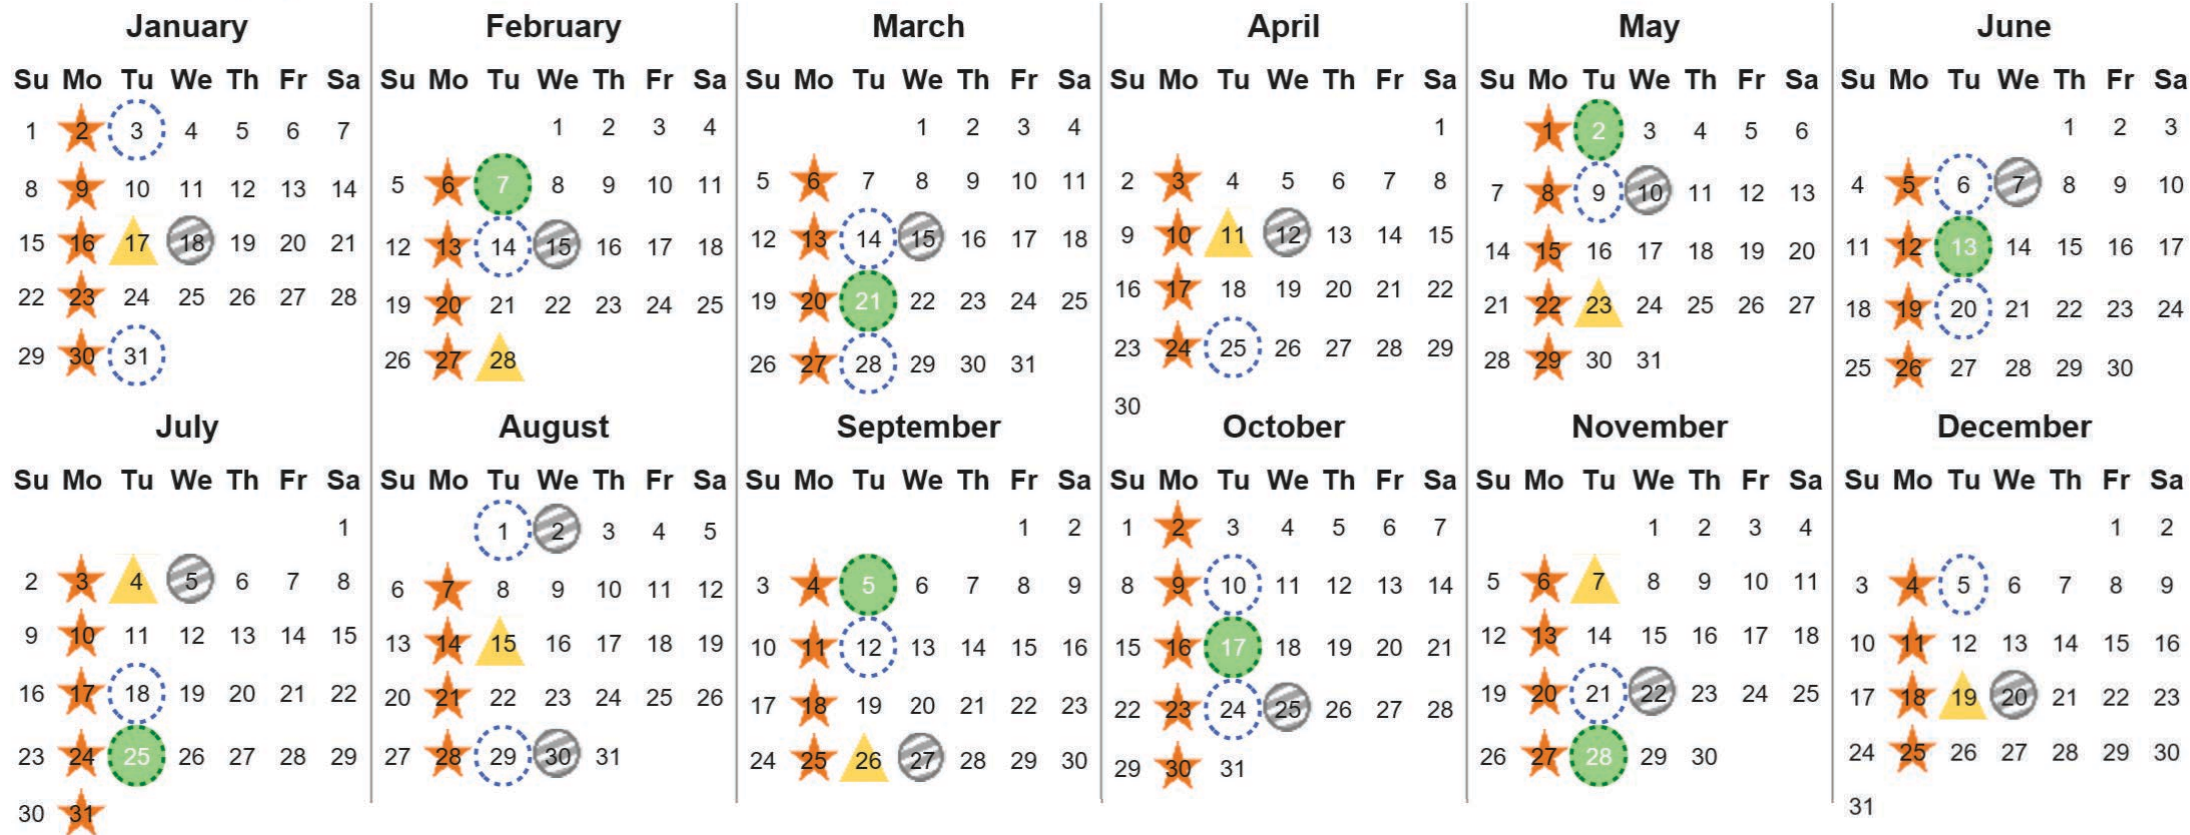

Your waste and recycling collection dates for **2023**.

 <b>Non-recyclable Bin</b> Only for items that cannot be recycled	 <b>Recycling Bin</b> Paper, card & cardboard • Plastic bottles, pots, tubs & trays • Tins, cans & empty aerosols • Cartons	 <b>Glass Bin</b> Glass bottles & jars	 <b>Food Caddy</b> All cooked & uncooked food waste
---	---	--	---

Please place your bins out for collection by **6.00am** on your collection day.

 	 	 	 	 	 <b>Festive Collections</b> Check local press or website for details
---	---	---	--	---	--