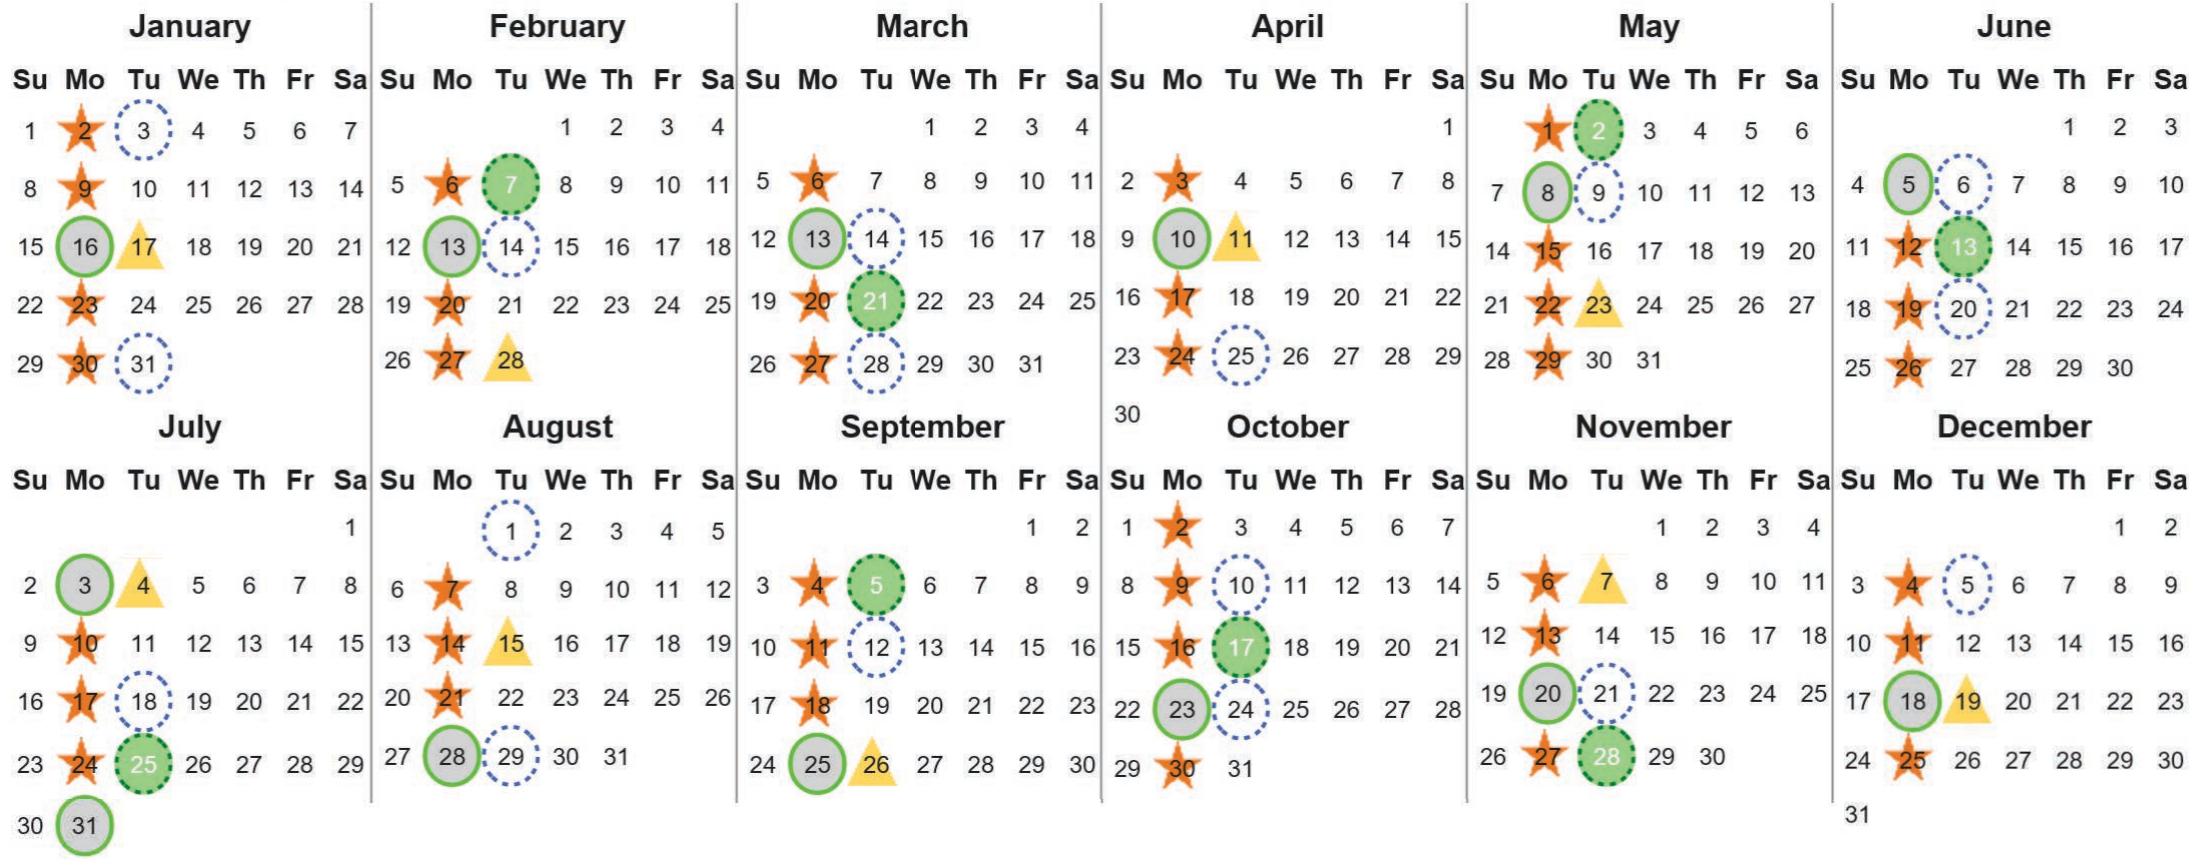

Your waste and recycling collection dates for **2023**.

 Non-recyclable Bin Only for items that cannot be recycled	 Recycling Bin Paper, card & cardboard • Plastic bottles, pots, tubs & trays • Tins, cans & empty aerosols • Cartons	 Glass Bin Glass bottles & jars	 Food Caddy All cooked & uncooked food waste
---	---	--	---

Please place your bins out for collection by **6.00am** on your collection day.

  	  	 	 	 	 Festive Collections Check local press or website for details
---	---	---	--	---	--

Calendar Reference: LOM06