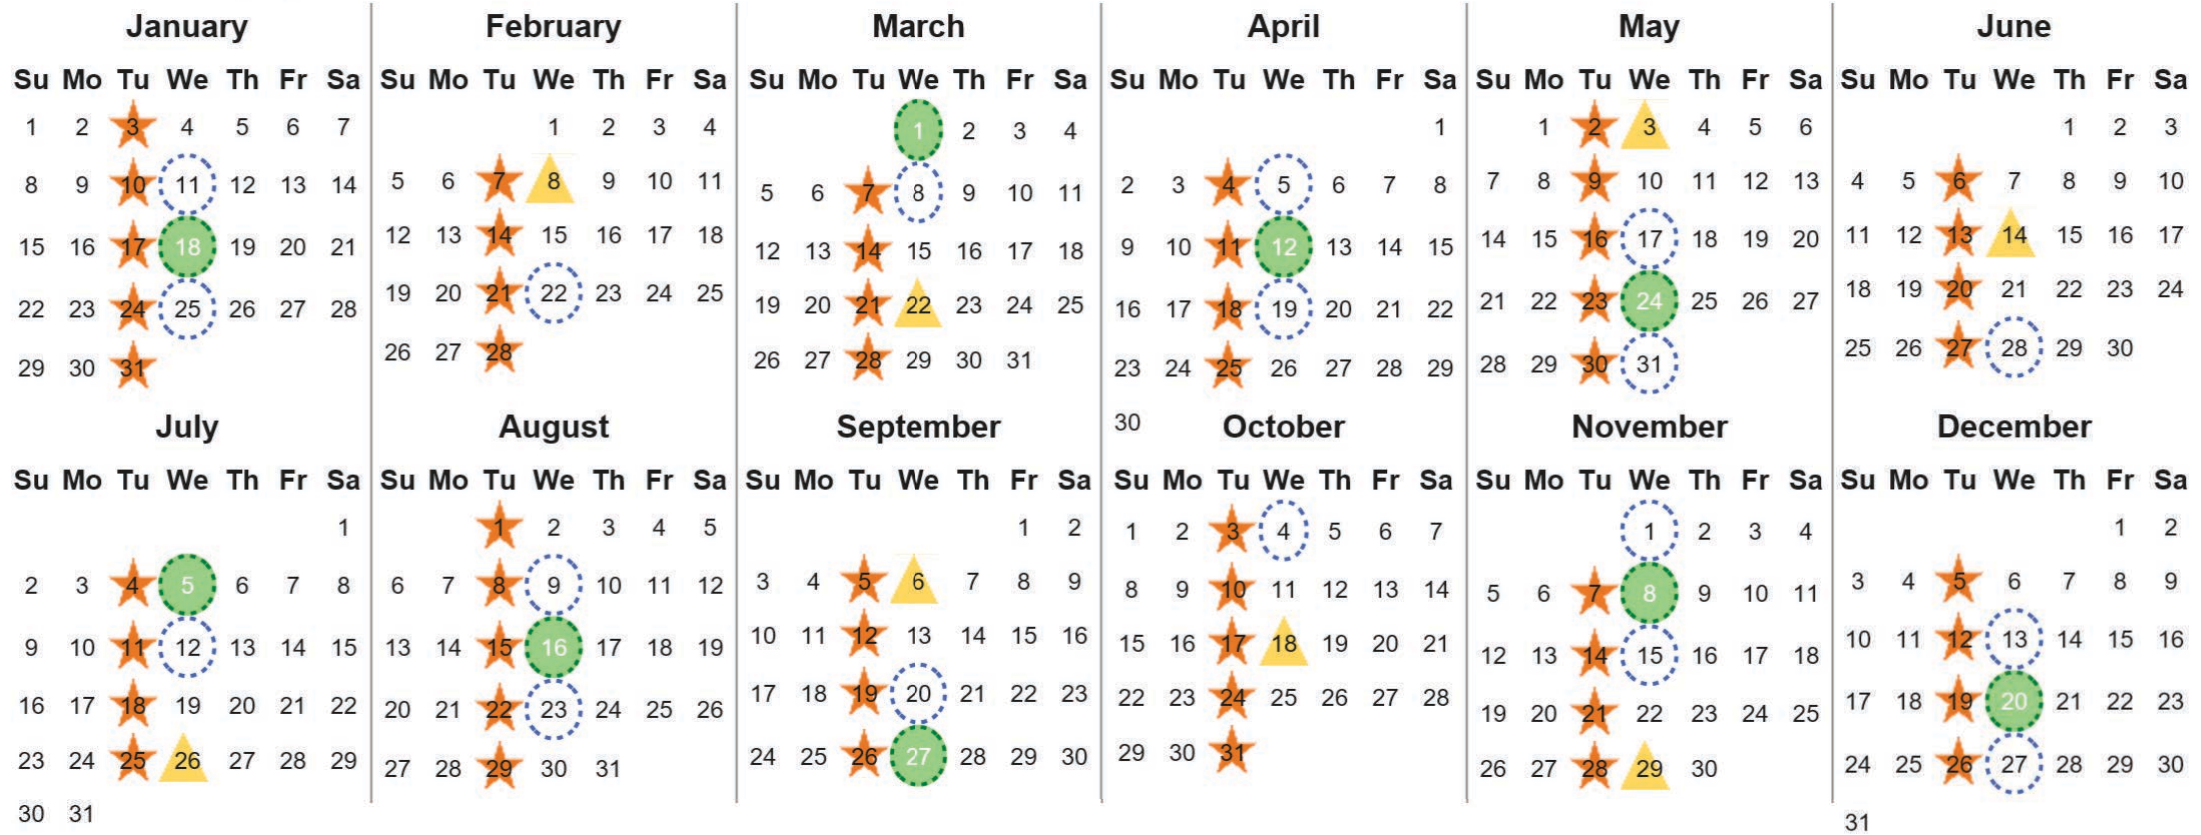

Your waste and recycling collection dates for **2023**.

Non-recyclable Bin
Only for items that cannot be recycled

Recycling Bin
Paper, card & cardboard • Plastic bottles, pots, tubs & trays • Tins, cans & empty aerosols • Cartons

Food Caddy
All cooked & uncooked food waste

Please place your bins out for collection by **6.00am** on your collection day.

Festive Collections
Check local press or website for details