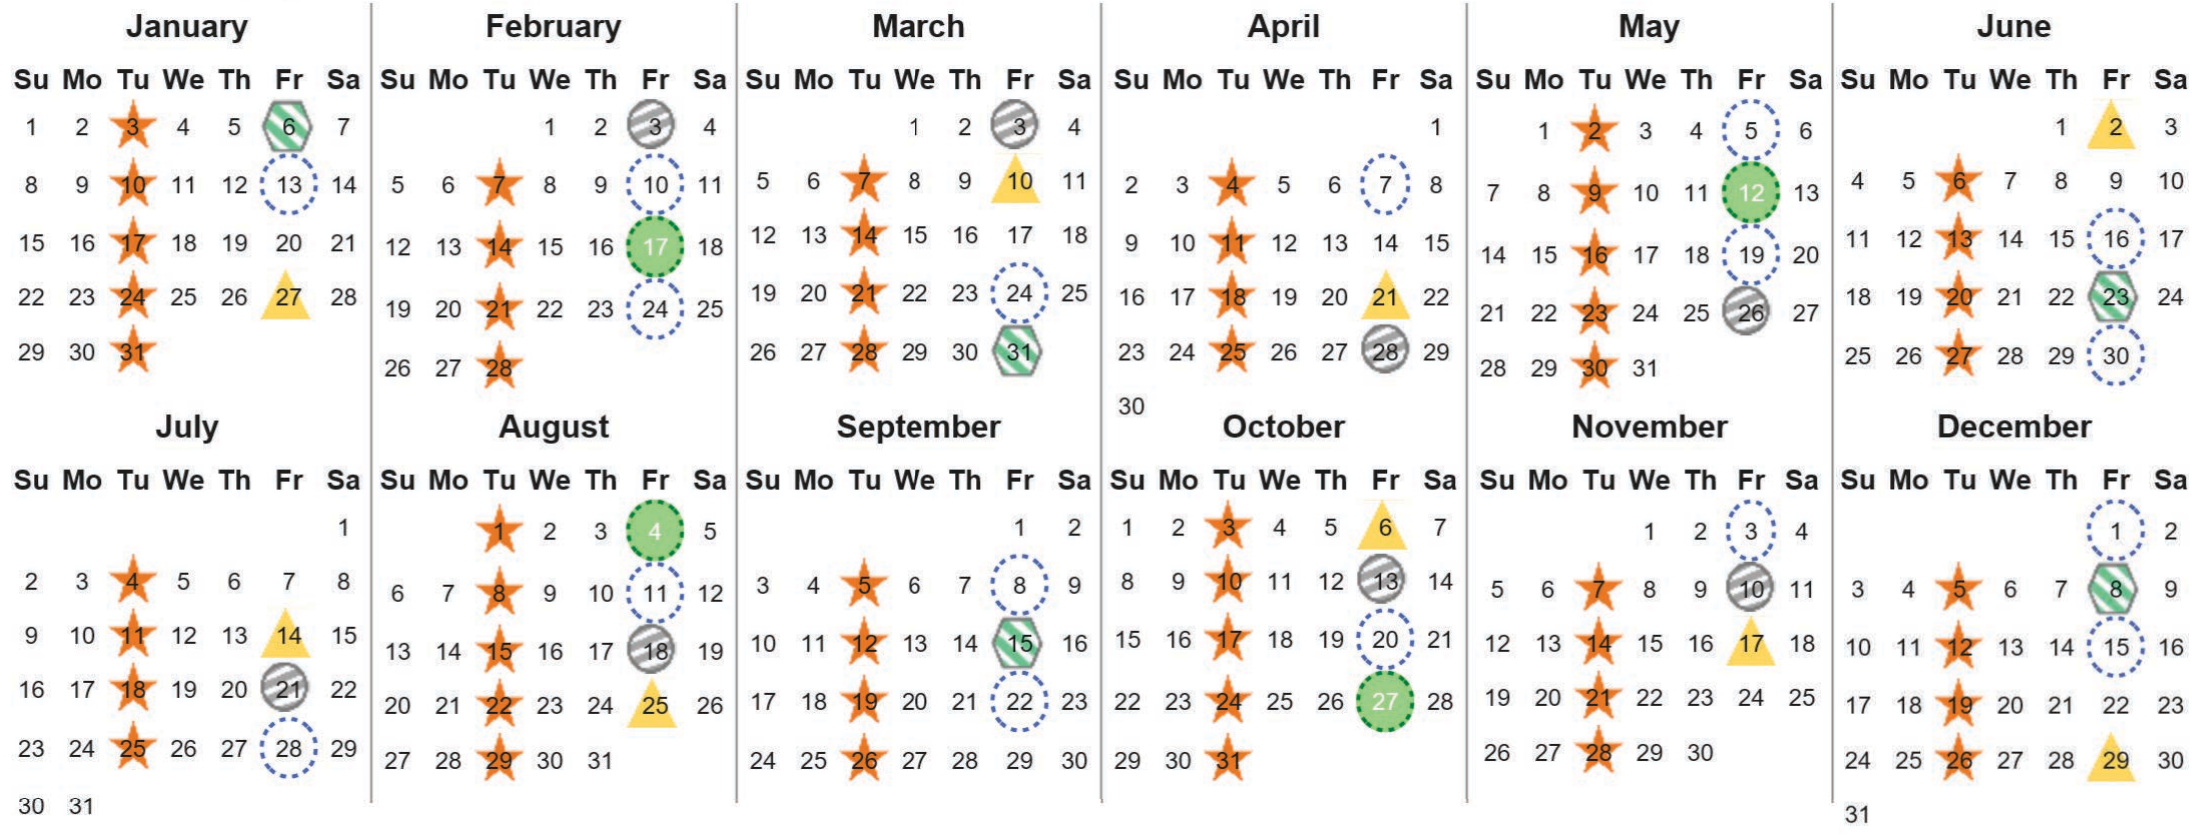

Your waste and recycling collection dates for 2023.

| | | | |
|---|---|--|---|
| Non-recyclable Bin Only for items that cannot be recycled | Recycling Bin Paper, card & cardboard • Plastic bottles, pots, tubs & trays • Tins, cans & empty aerosols • Cartons | Glass Bin Glass bottles & jars | Food Caddy All cooked & uncooked food waste |
|---|---|--|---|

Please place your bins out for collection by **6.00am** on your collection day.

| | | | | | | | | | | | |
|--|--|--|--|--|--|--|--|--|--|--|--|
| | | | | | | | | | | | |
|--|--|--|--|--|--|--|--|--|--|--|--|