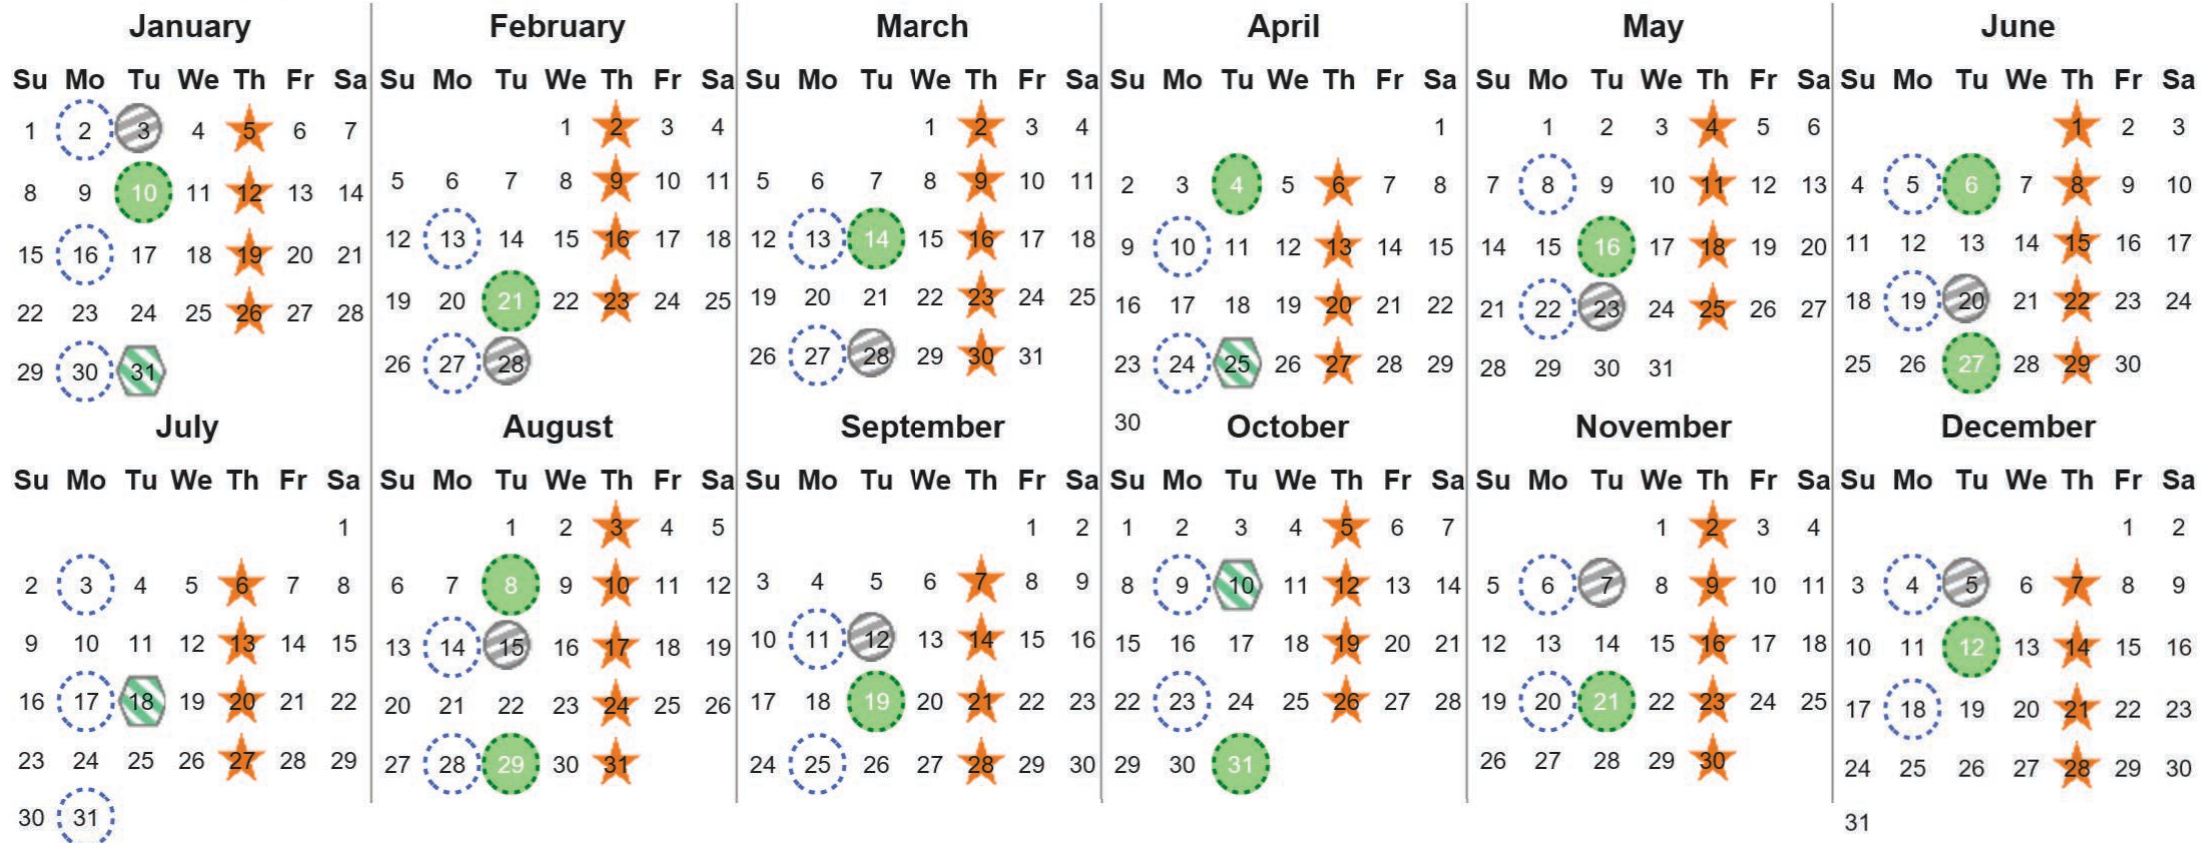

Your waste and recycling collection dates for 2023.

<b>Non-recyclable Bin</b> Only for items that cannot be recycled	<b>Recycling Bin</b> Paper, card & cardboard • Plastic bottles, pots, tubs & trays • Tins, cans & empty aerosols • Cartons	<b>Glass Bin</b> Glass bottles & jars	<b>Food Caddy</b> All cooked & uncooked food waste
---	---	--	---

Please place your bins out for collection by **6.00am** on your collection day.

										<b>Festive Collections</b> Check local press or website for details
--	--	--	--	--	--	--	--	--	--	--

Calendar Reference: LOM56