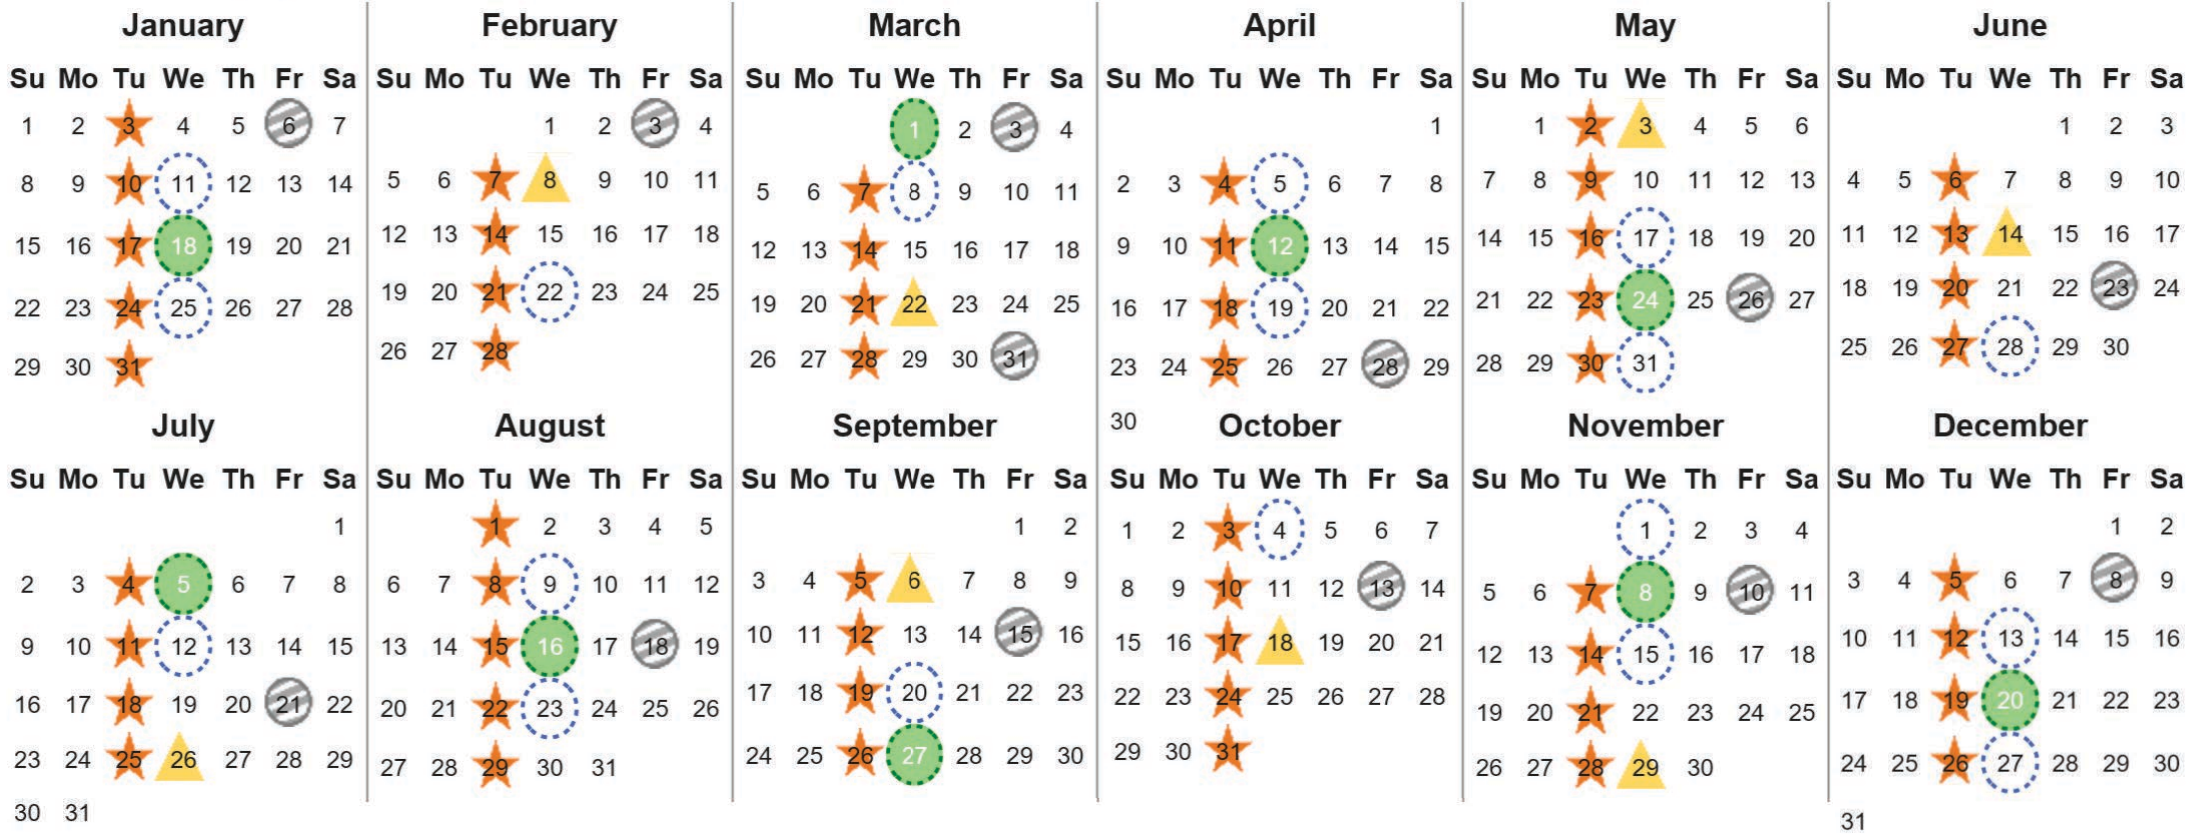

Your waste and recycling collection dates for 2023.

	<b>Non-recyclable Bin</b> Only for items that cannot be recycled		<b>Recycling Bin</b> Paper, card & cardboard • Plastic bottles, pots, tubs & trays • Tins, cans & empty aerosols • Cartons		<b>Glass Bin</b> Glass bottles & jars		<b>Food Caddy</b> All cooked & uncooked food waste
--	---	--	---	--	--	--	---

Please place your bins out for collection by **6.00am** on your collection day.

											<b>Festive Collections</b> Check local press or website for details
--	--	--	--	--	--	--	--	--	--	--	--