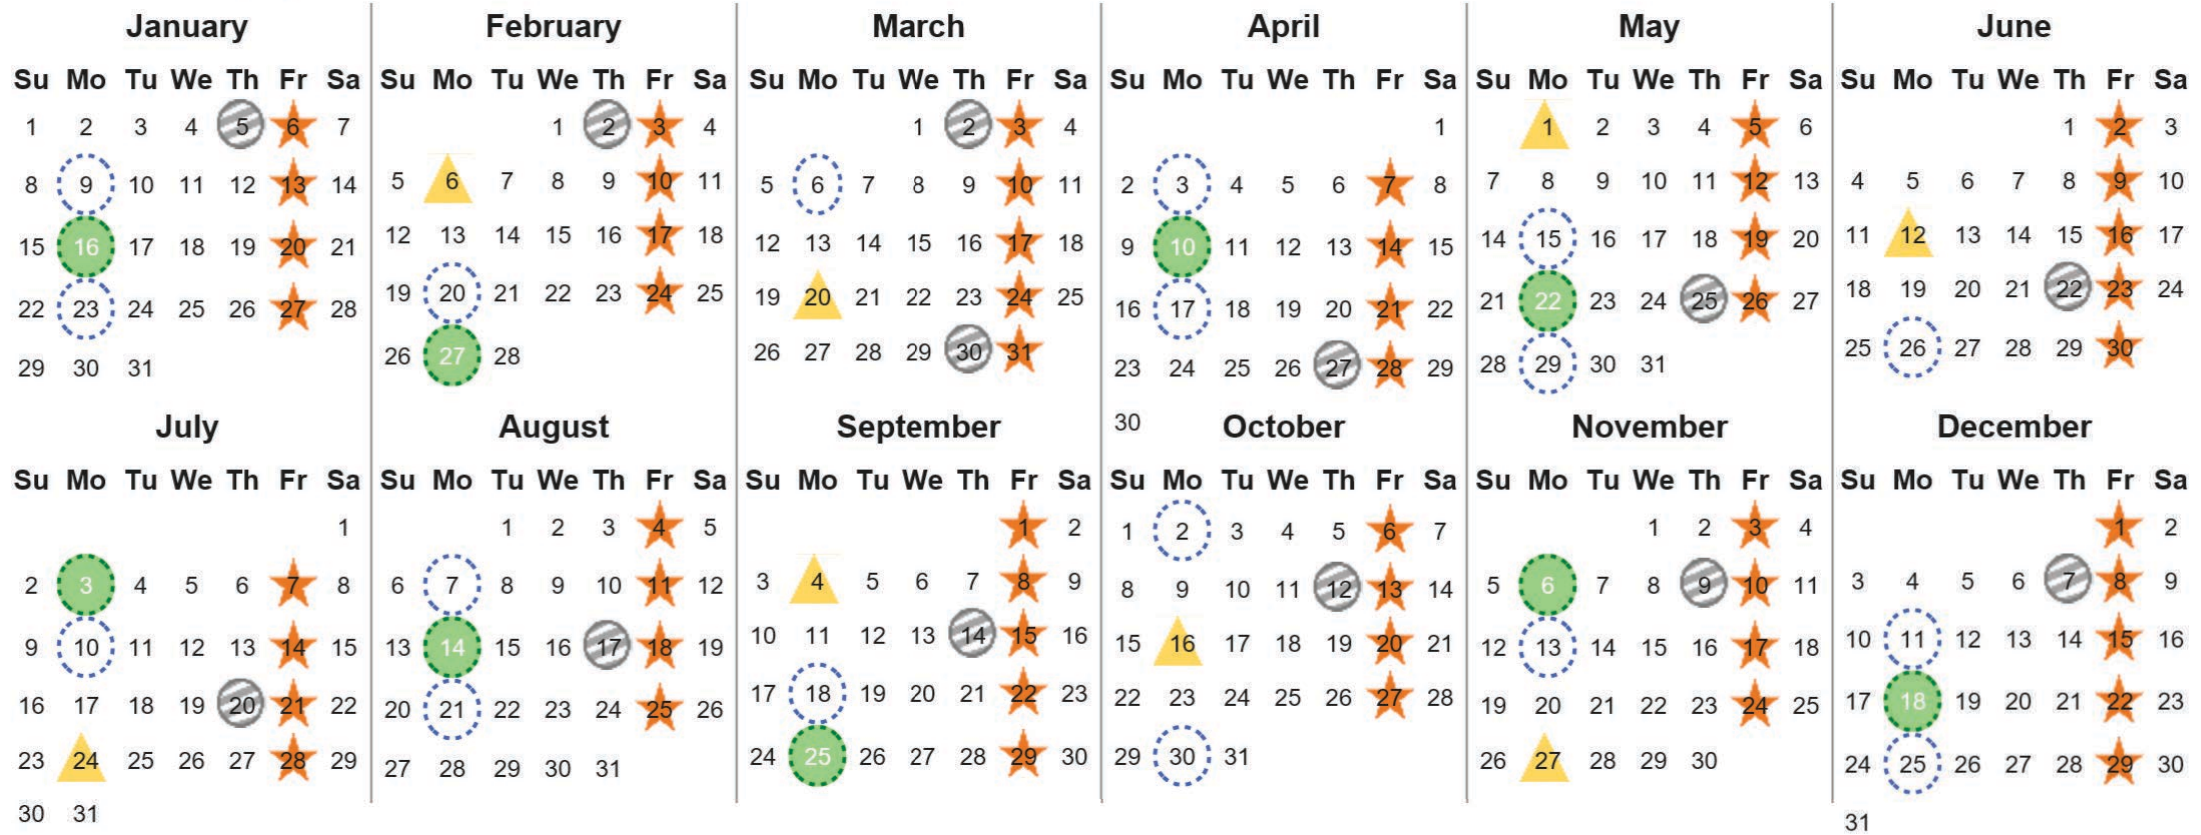

Your waste and recycling collection dates for 2023.

Non-recyclable Bin Only for items that cannot be recycled	Recycling Bin Paper, card & cardboard • Plastic bottles, pots, tubs & trays • Tins, cans & empty aerosols • Cartons	Glass Bin Glass bottles & jars	Food Caddy All cooked & uncooked food waste
---	---	--	---

Please place your bins out for collection by **6.00am** on your collection day.

					Festive Collections Check local press or website for details
--	--	--	--	--	--