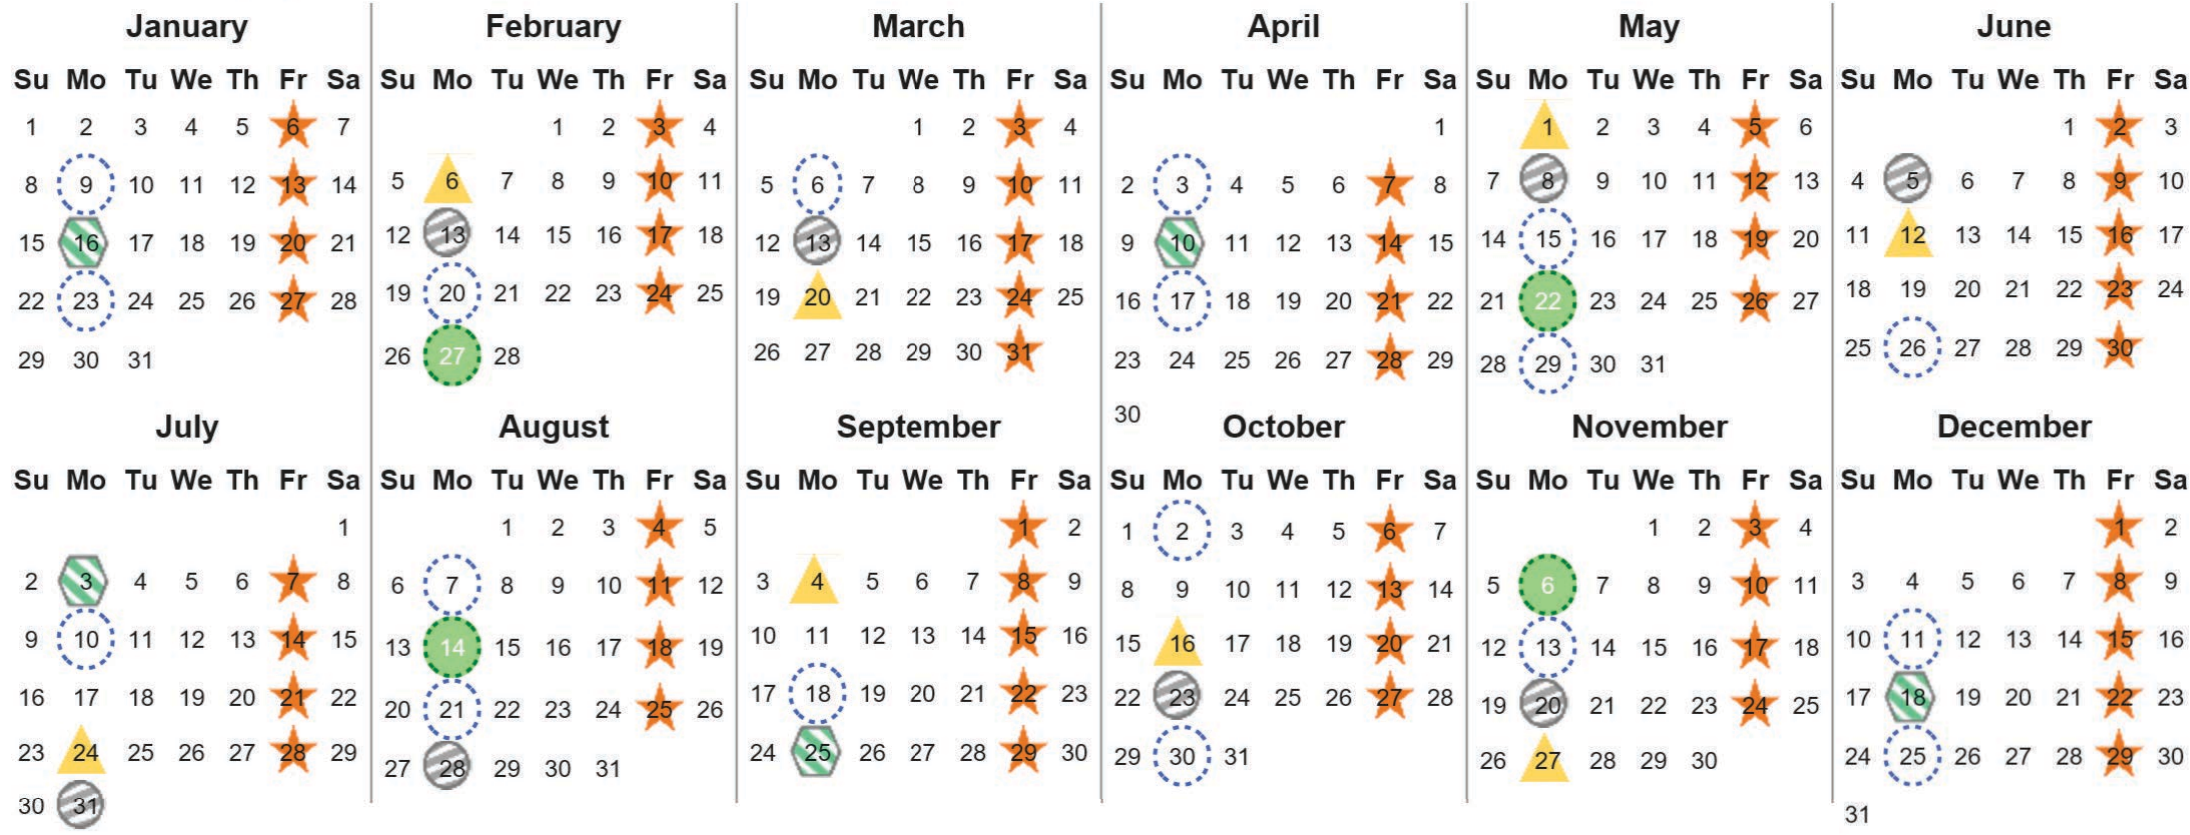

Your waste and recycling collection dates for **2023**.

 <b>Non-recyclable Bin</b> Only for items that cannot be recycled	 <b>Recycling Bin</b> Paper, card & cardboard • Plastic bottles, pots, tubs & trays • Tins, cans & empty aerosols • Cartons	 <b>Glass Bin</b> Glass bottles & jars	 <b>Food Caddy</b> All cooked & uncooked food waste
---	---	--	---

Please place your bins out for collection by **6.00am** on your collection day.

											
---	---	---	---	---	---	---	--	---	---	---	---

**Festive Collections**  
Check local press or website for details