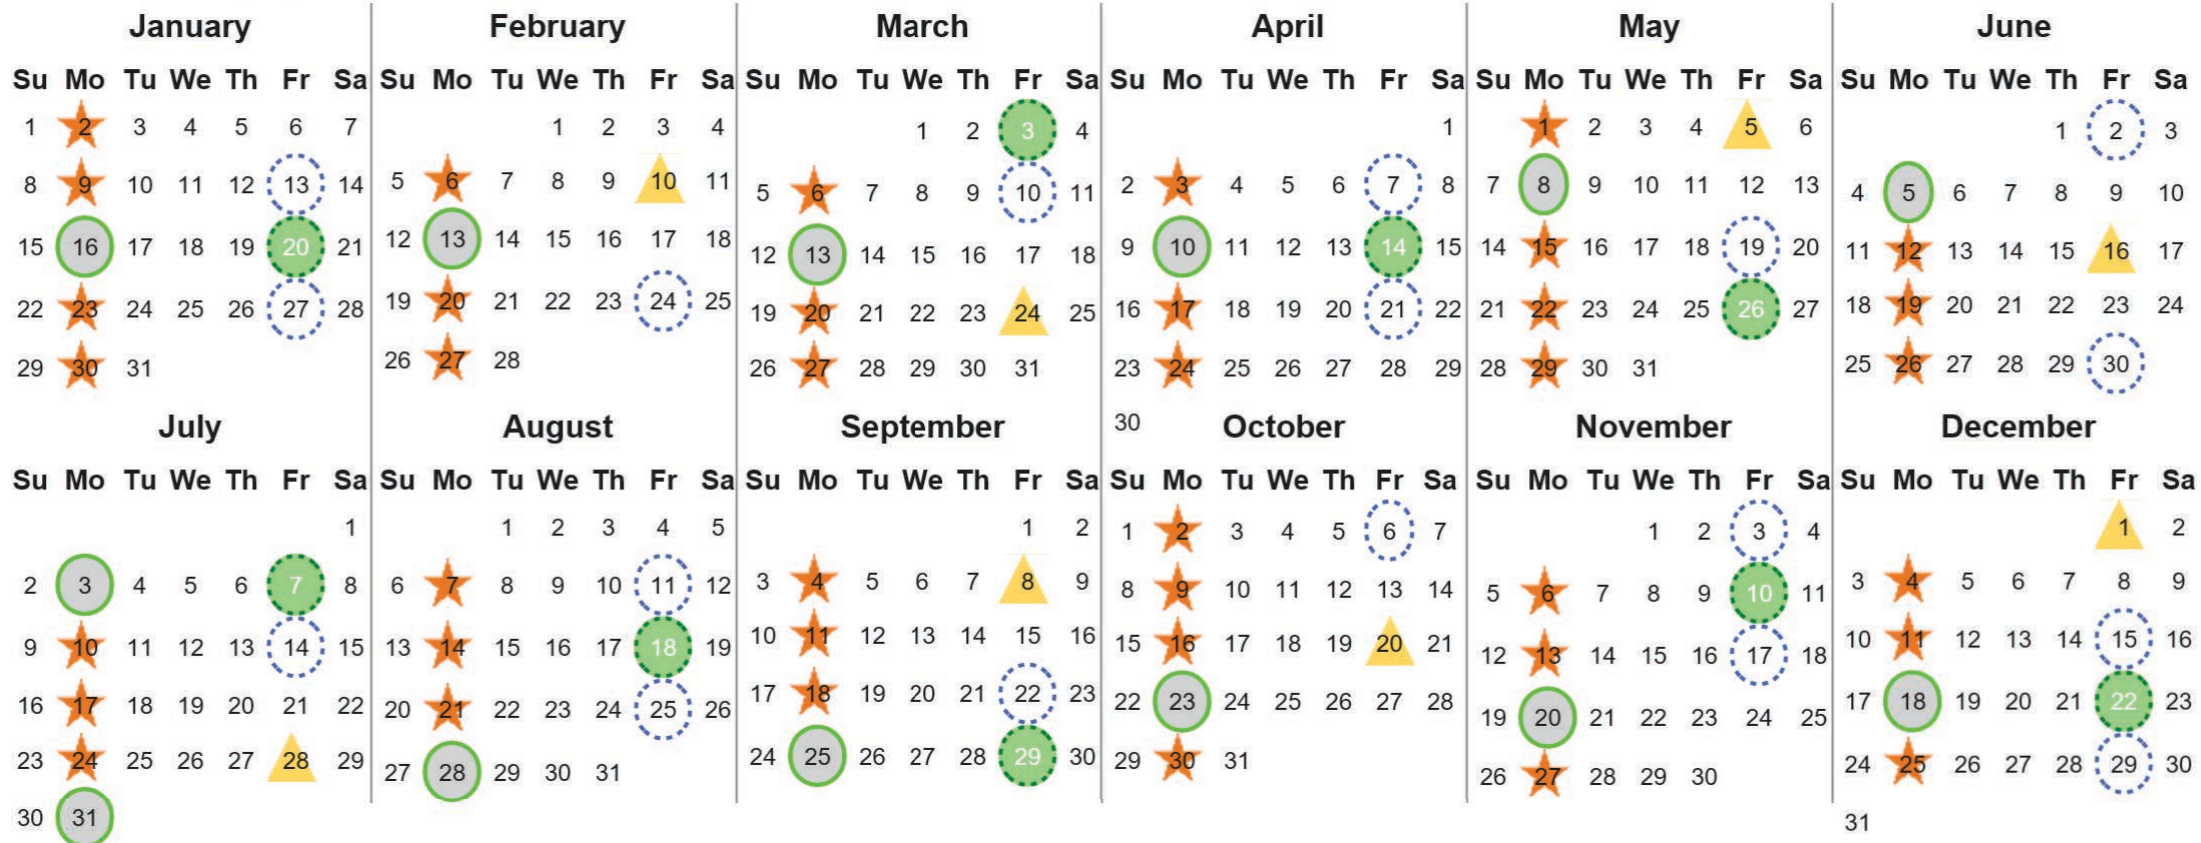

Your waste and recycling collection dates for 2023.

 Non-recyclable Bin Only for items that cannot be recycled	 Recycling Bin Paper, card & cardboard • Plastic bottles, pots, tubs & trays • Tins, cans & empty aerosols • Cartons	 Glass Bin Glass bottles & jars	 Food Caddy All cooked & uncooked food waste
---	---	--	---

Please place your bins out for collection by **6.00am** on your collection day.

  	  	 	 	 	 Festive Collections Check local press or website for details
---	---	---	--	---	--

Calendar Reference: LOM49