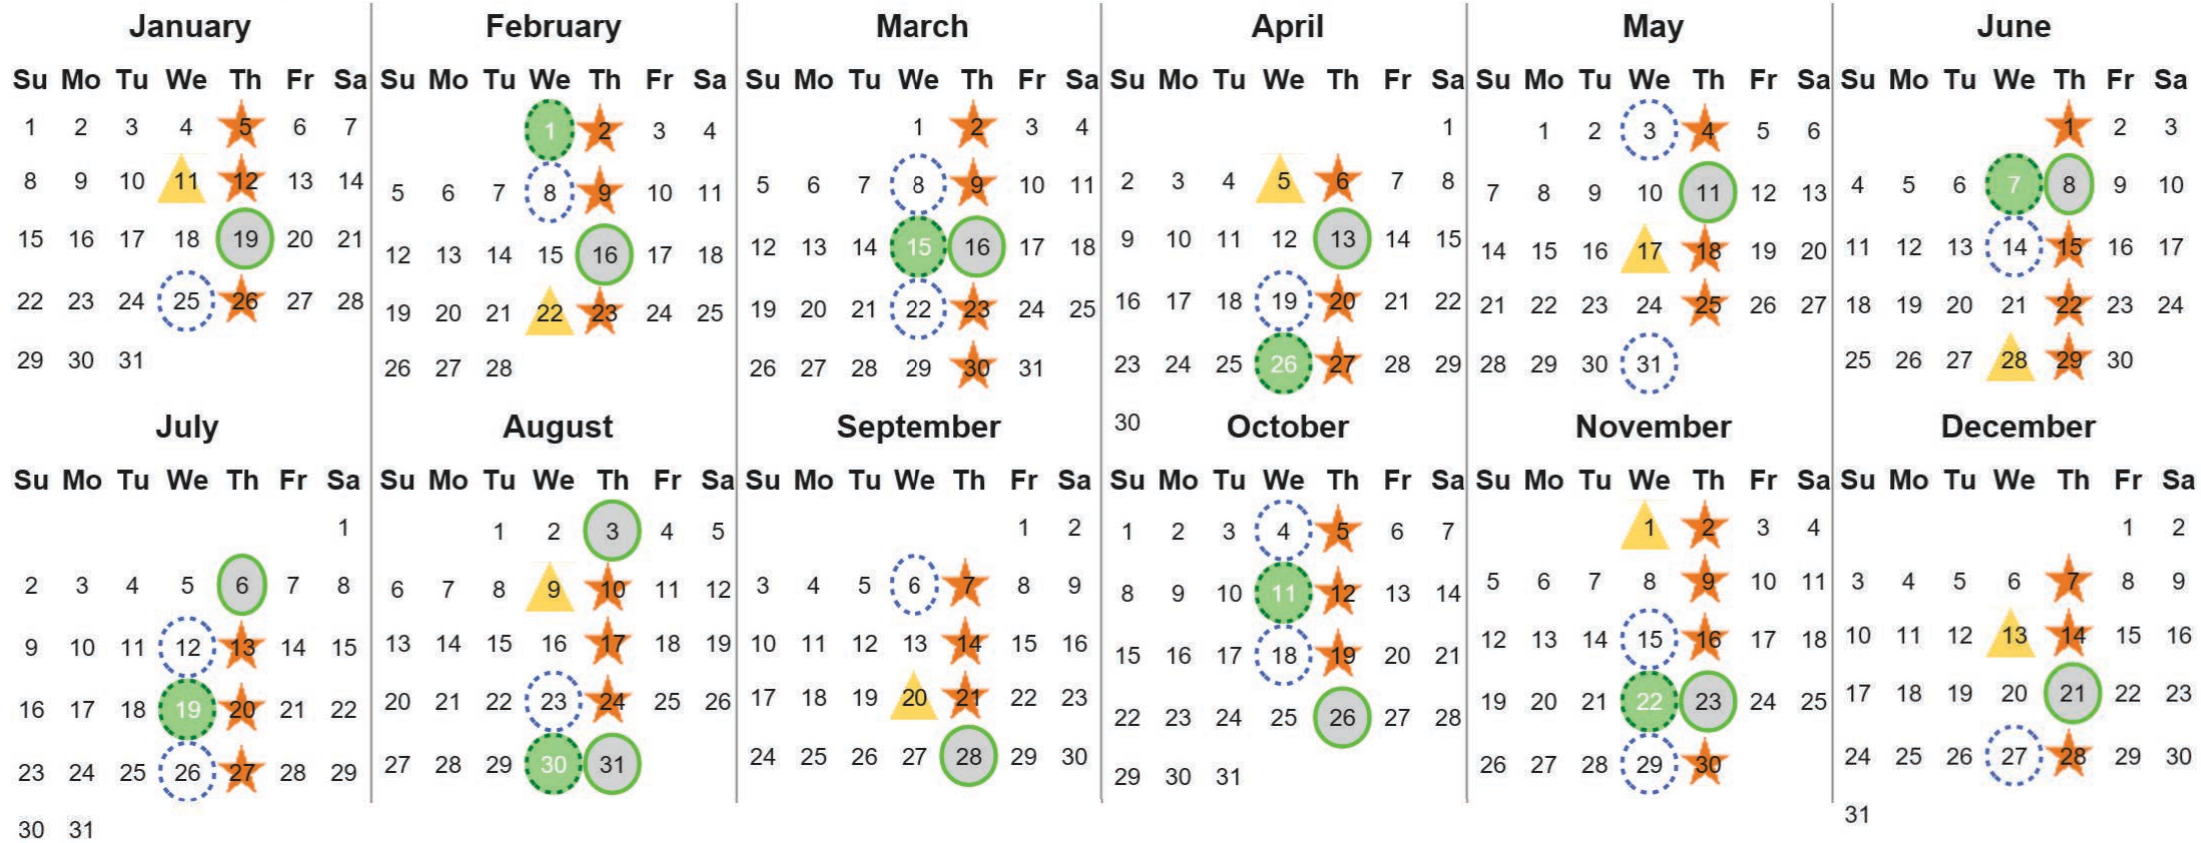

Your waste and recycling collection dates for 2023.

Non-recyclable Bin Only for items that cannot be recycled	Recycling Bin Paper, card & cardboard • Plastic bottles, pots, tubs & trays • Tins, cans & empty aerosols • Cartons	Glass Bin Glass bottles & jars	Food Caddy All cooked & uncooked food waste
---	---	--	---

Please place your bins out for collection by **6.00am** on your collection day.

					Festive Collections Check local press or website for details
--	--	--	--	--	--

Calendar Reference: LOM47