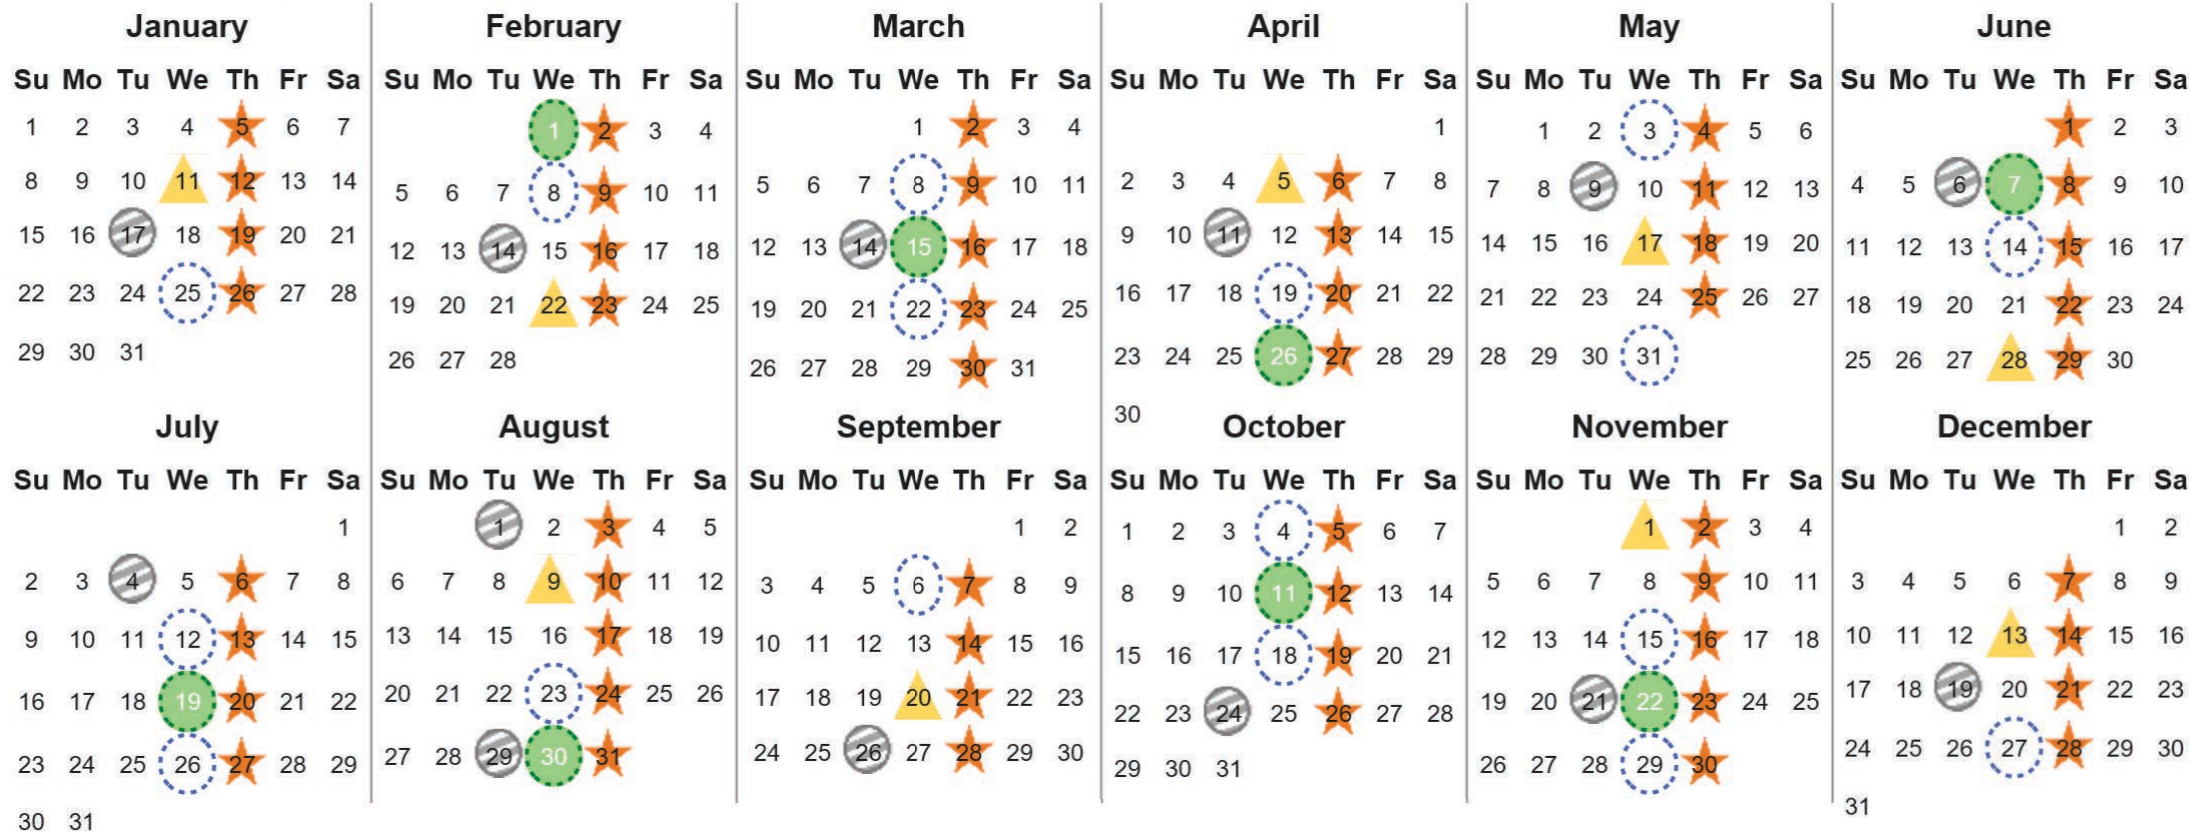

Your waste and recycling collection dates for **2023**.

 Non-recyclable Bin Only for items that cannot be recycled	 Recycling Bin Paper, card & cardboard • Plastic bottles, pots, tubs & trays • Tins, cans & empty aerosols • Cartons	 Glass Bin Glass bottles & jars	 Food Caddy All cooked & uncooked food waste
---	---	--	---

Please place your bins out for collection **by 6.00am** on your collection day.

 	 	 	 	 	 Festive Collections Check local press or website for details
---	---	---	--	---	--