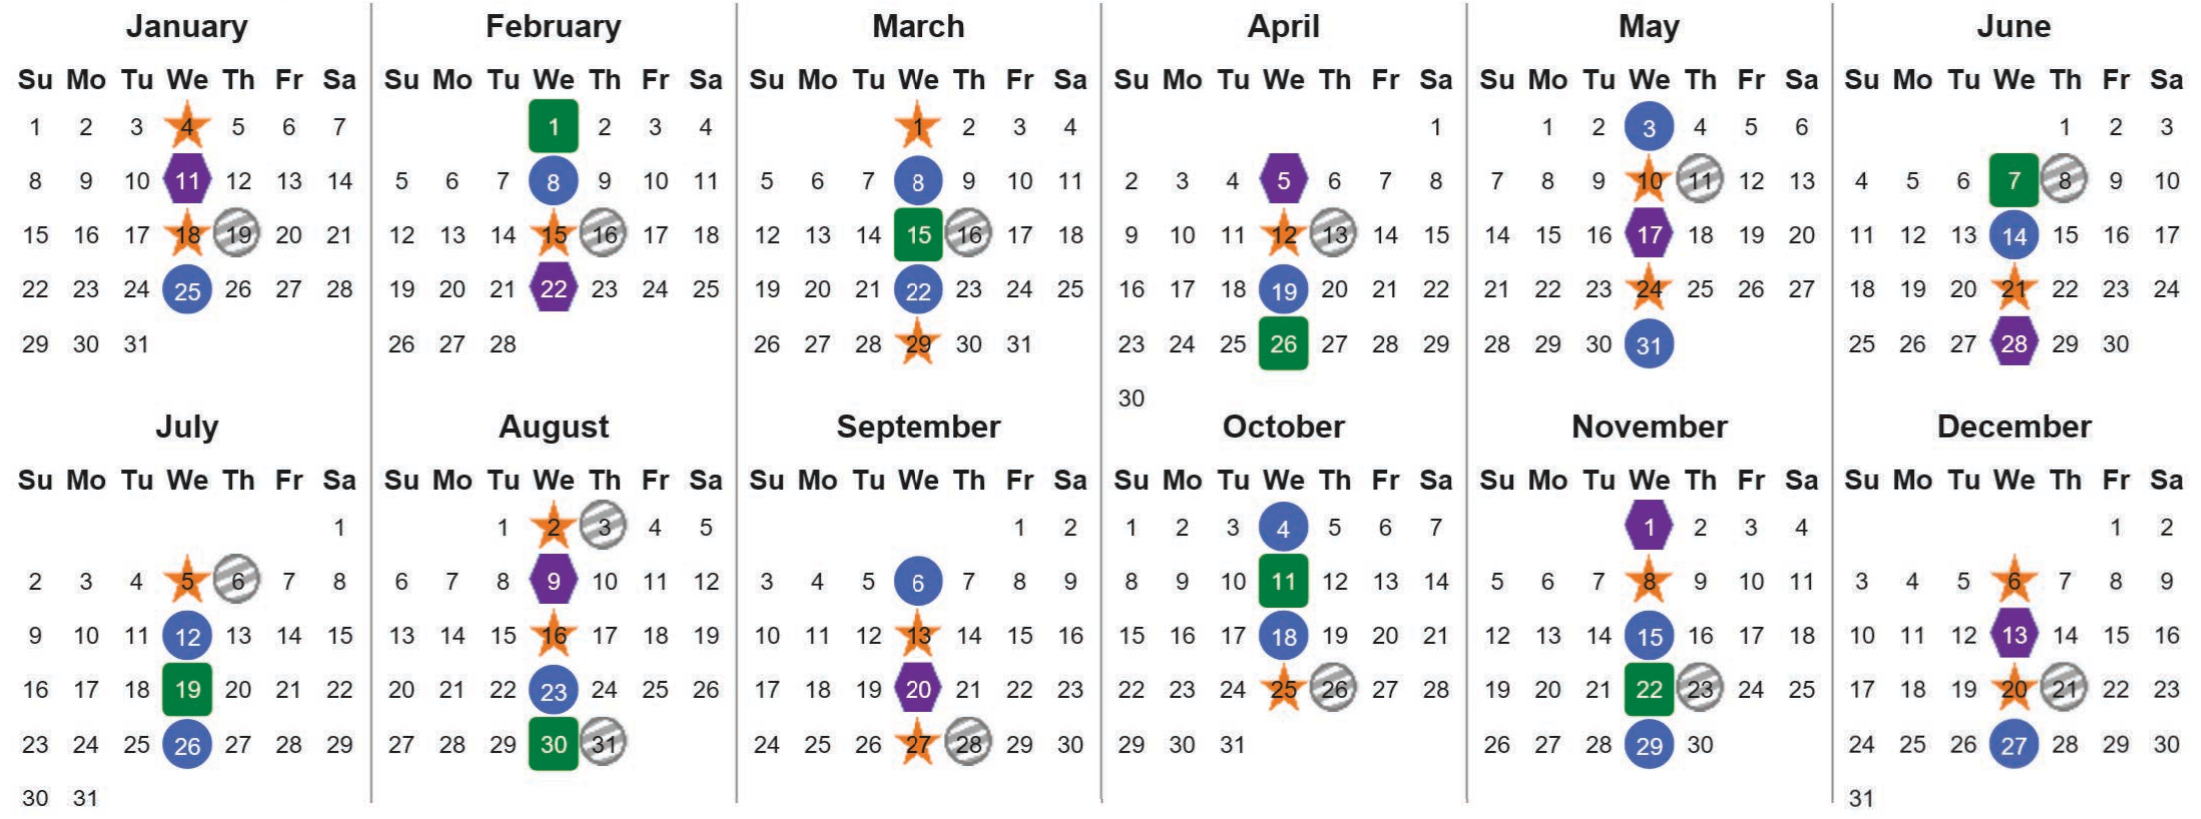

Your waste and recycling collection dates for 2023.

 Non-recyclable Bin Only for items that cannot be recycled	 Recycling Bin Paper, card & cardboard • Plastic bottles, pots, tubs & trays • Tins, cans & empty aerosols • Cartons	 Glass Bin Glass bottles & jars	 Food Caddy All cooked & uncooked food waste
---	---	--	---

Please place your bins out for collection by **6.00am** on your collection day.

														 Festive Collections Check local press or website for details
---	---	---	---	---	---	---	---	---	--	---	---	---	---	--

Calendar Reference: LOM45