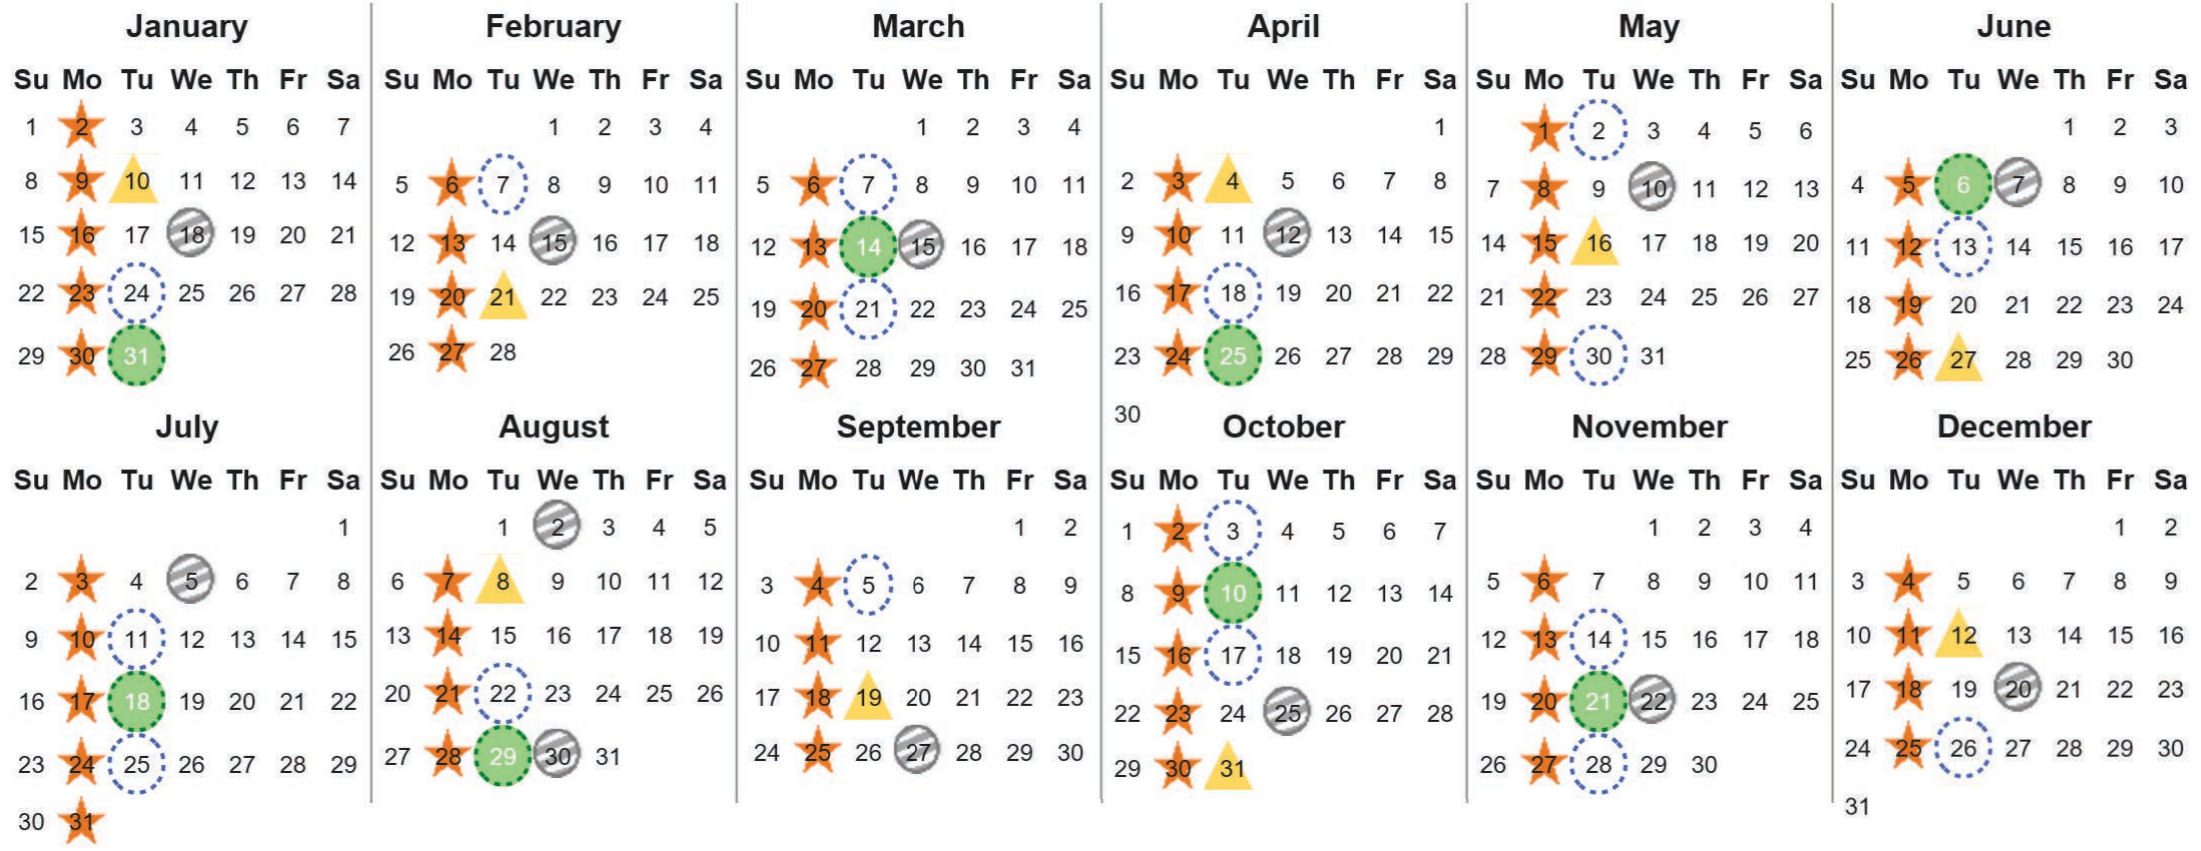

Your waste and recycling collection dates for **2023**.

<b>Non-recyclable Bin</b> Only for items that cannot be recycled	<b>Recycling Bin</b> Paper, card & cardboard • Plastic bottles, pots, tubs & trays • Tins, cans & empty aerosols • Cartons	<b>Glass Bin</b> Glass bottles & jars	<b>Food Caddy</b> All cooked & uncooked food waste
---	---	--	---

Please place your bins out for collection by **6.00am** on your collection day.

					<b>Festive Collections</b> Check local press or website for details
--	--	--	--	--	--

Calendar Reference: LOM44