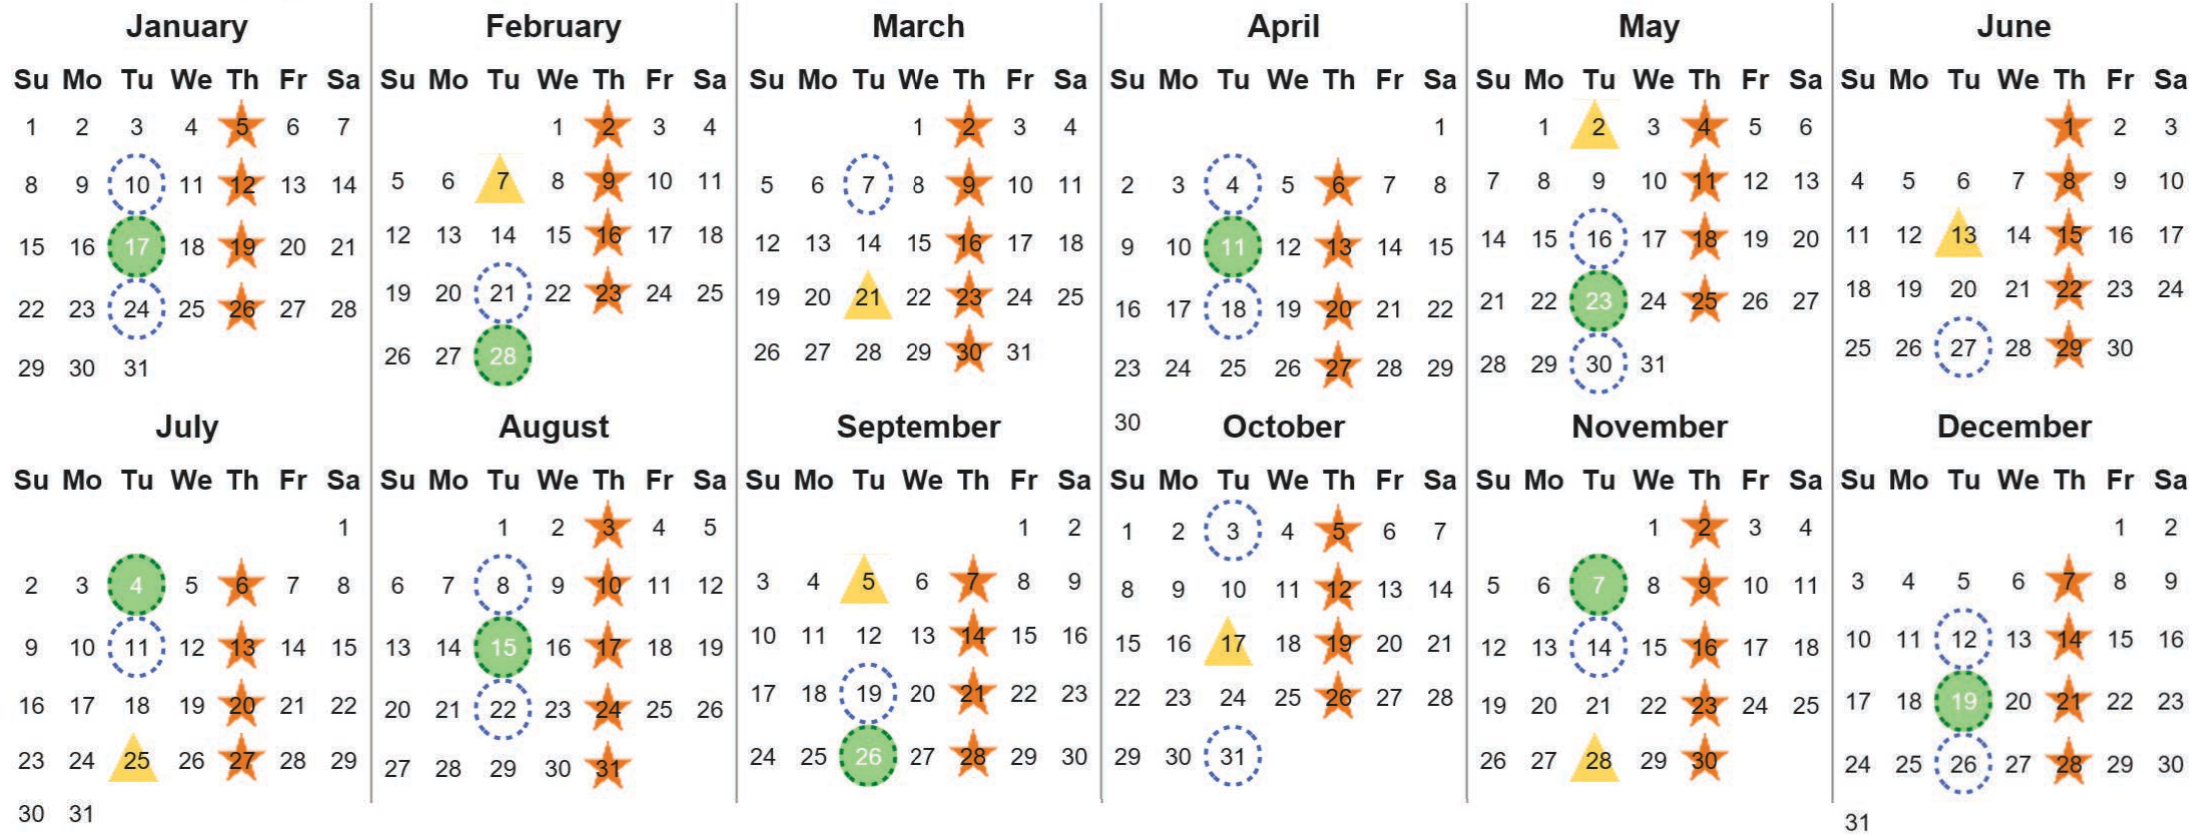

Your waste and recycling collection dates for 2023.

 <b>Non-recyclable Bin</b> Only for items that cannot be recycled	 <b>Recycling Bin</b> Paper, card & cardboard • Plastic bottles, pots, tubs & trays • Tins, cans & empty aerosols • Cartons	 <b>Food Caddy</b> All cooked & uncooked food waste
---	---	---

Please place your bins out for collection by **6.00am** on your collection day.

  	 	 	 	 <b>Festive Collections</b> Check local press or website for details
---	---	---	--	--