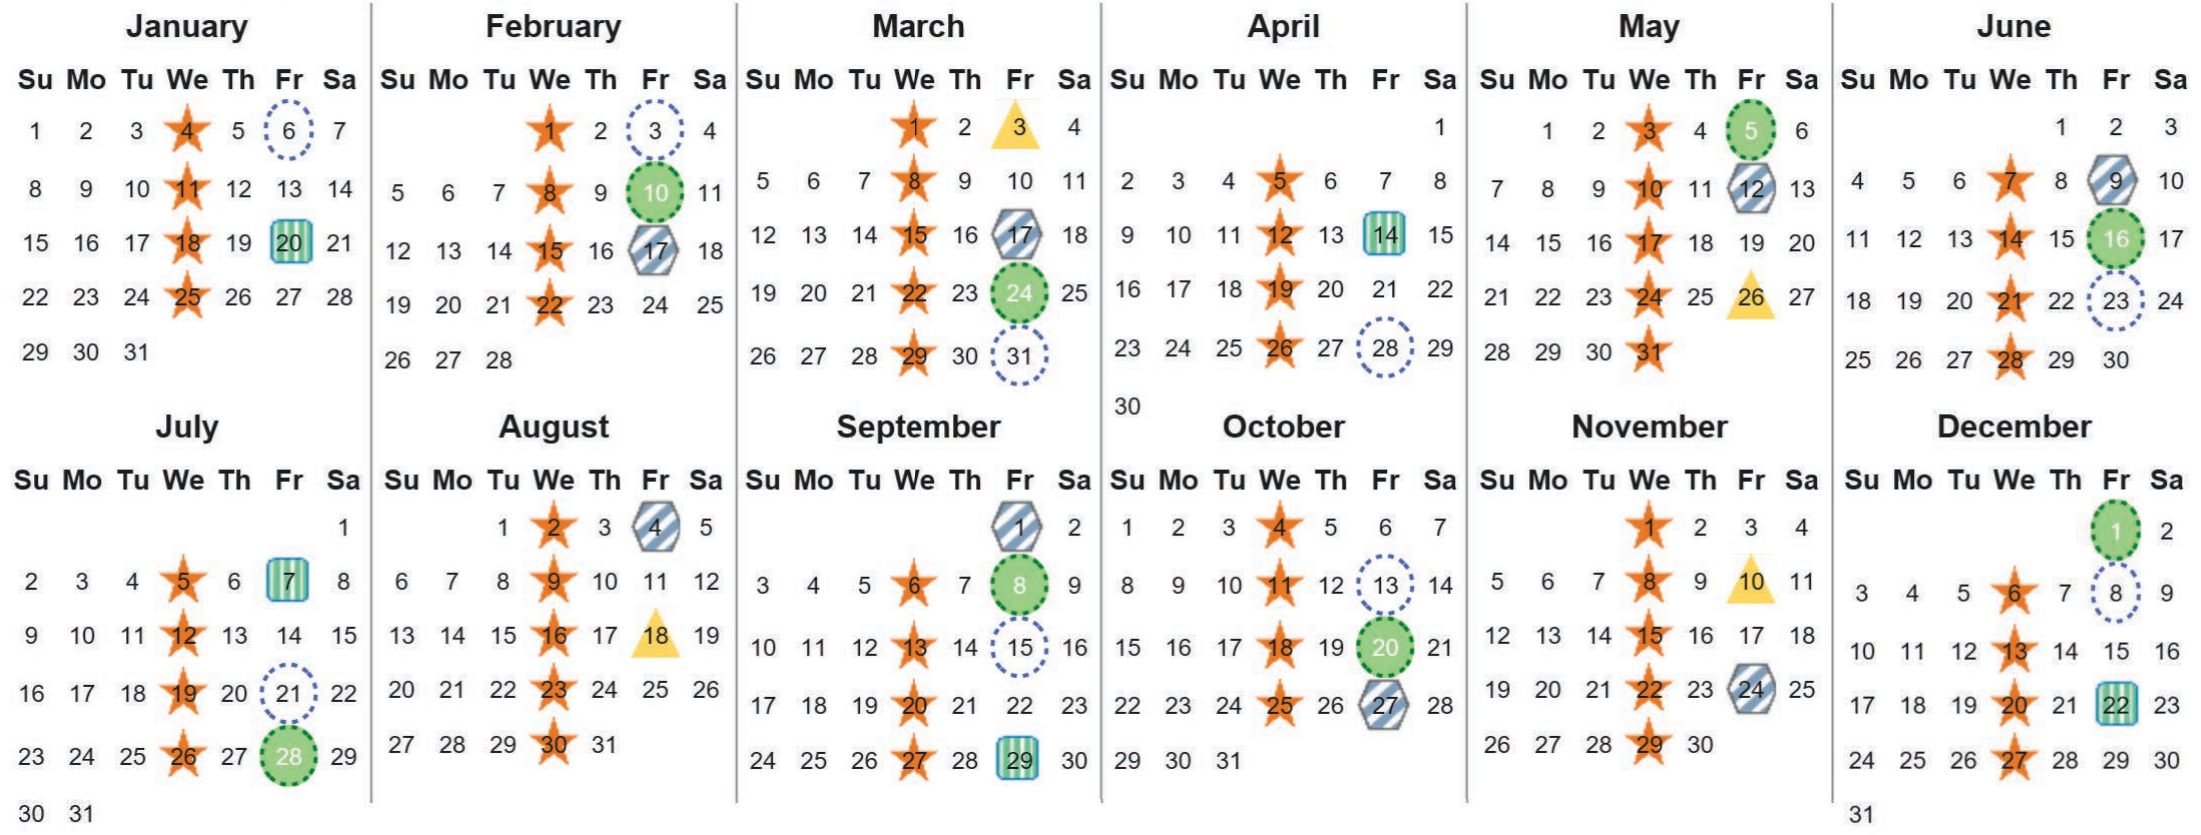

Your waste and recycling collection dates for 2023.

Non-recyclable Bin Only for items that cannot be recycled	Recycling Bin Paper, card & cardboard • Plastic bottles, pots, tubs & trays • Tins, cans & empty aerosols • Cartons	Glass Bin Glass bottles & jars	Food Caddy All cooked & uncooked food waste
---	---	--	---

Please place your bins out for collection by **6.00am** on your collection day.

Festive Collections
Check local press or website for details