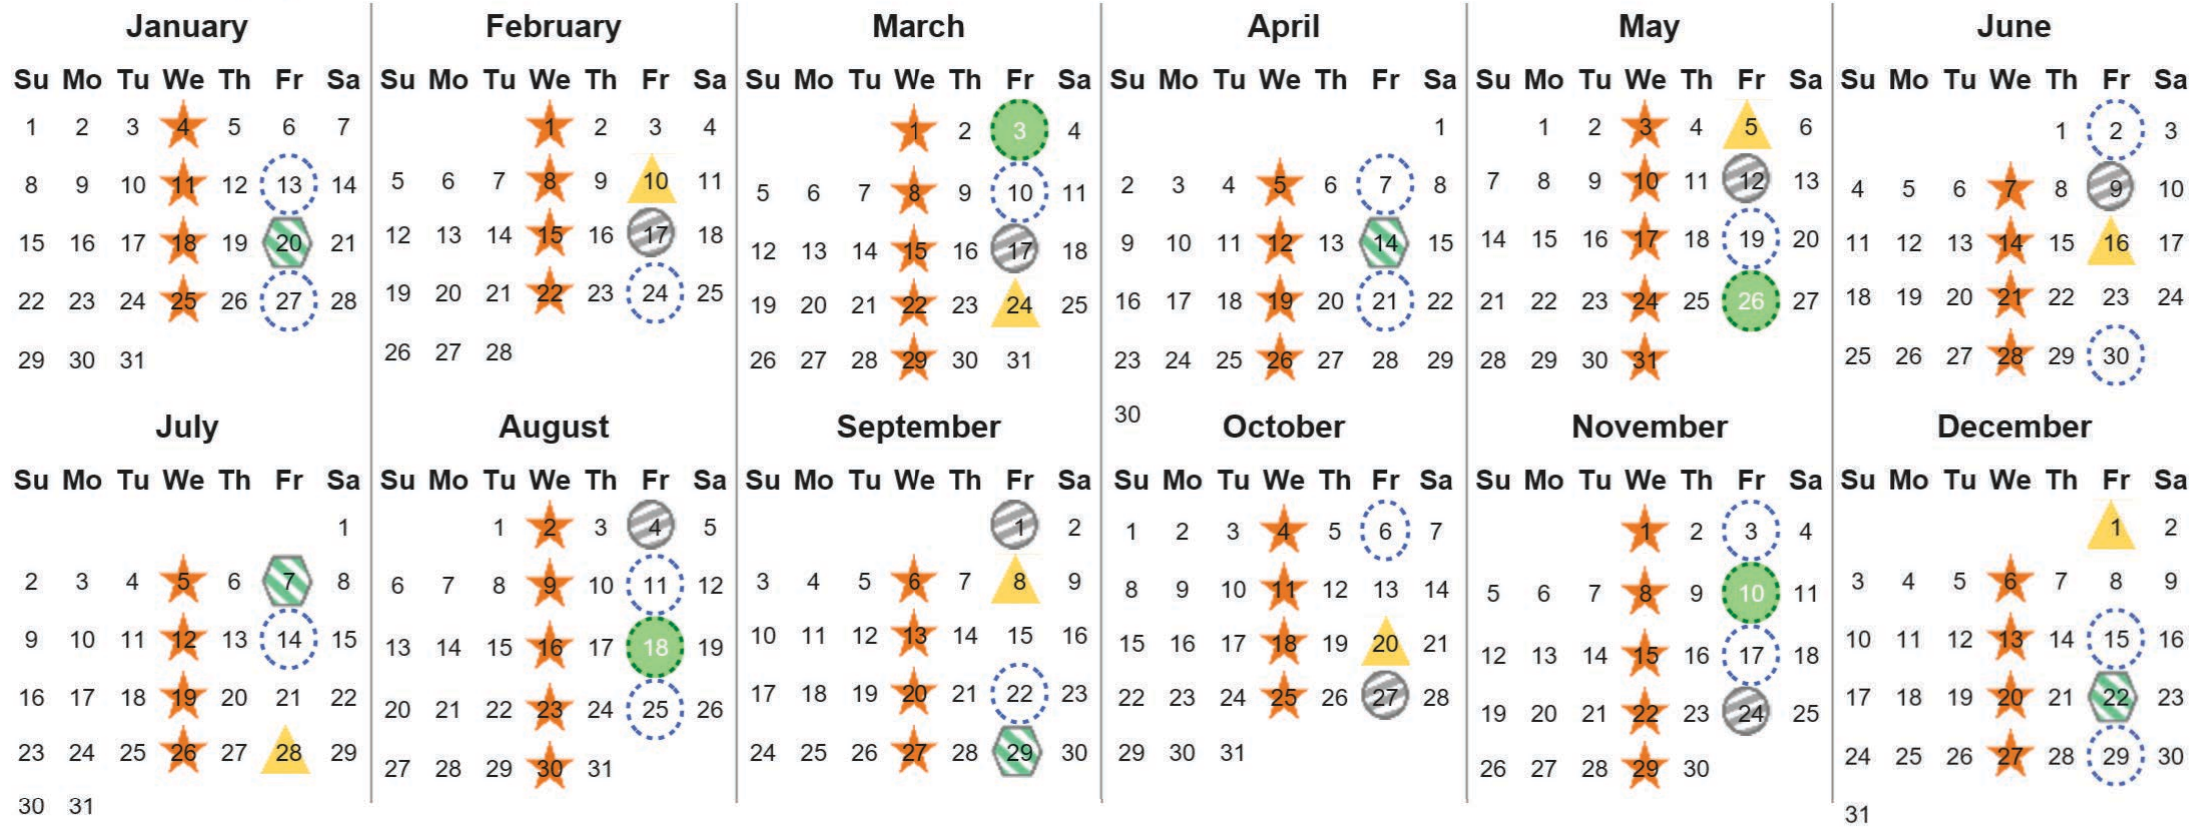

Your waste and recycling collection dates for **2023**.

 Non-recyclable Bin Only for items that cannot be recycled	 Recycling Bin Paper, card & cardboard • Plastic bottles, pots, tubs & trays • Tins, cans & empty aerosols • Cartons	 Glass Bin Glass bottles & jars	 Food Caddy All cooked & uncooked food waste
---	---	--	---

Please place your bins out for collection by **6.00am** on your collection day.

											
---	---	---	---	---	---	---	---	---	---	---	---

Festive Collections
Check local press or website for details