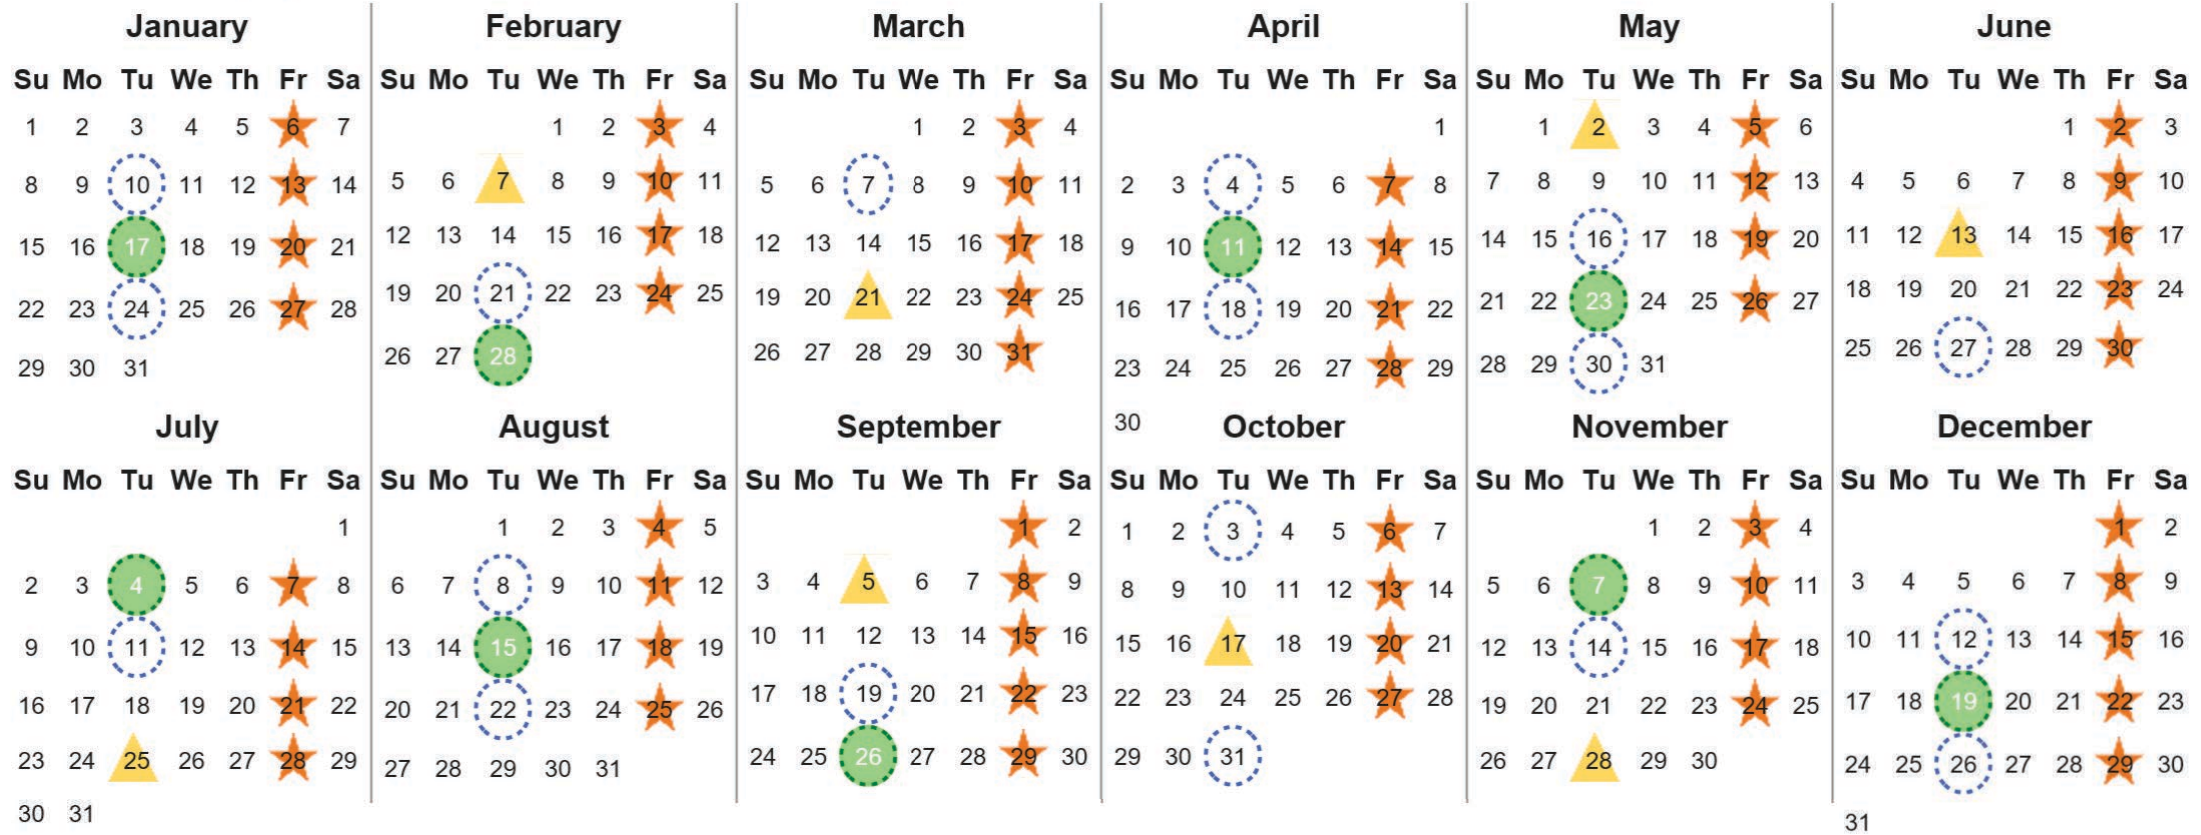

Your waste and recycling collection dates for 2023.

Non-recyclable Bin Only for items that cannot be recycled	Recycling Bin Paper, card & cardboard • Plastic bottles, pots, tubs & trays • Tins, cans & empty aerosols • Cartons	Food Caddy All cooked & uncooked food waste
---	---	---

Please place your bins out for collection by **6.00am** on your collection day.

				Festive Collections Check local press or website for details
--	--	--	--	--