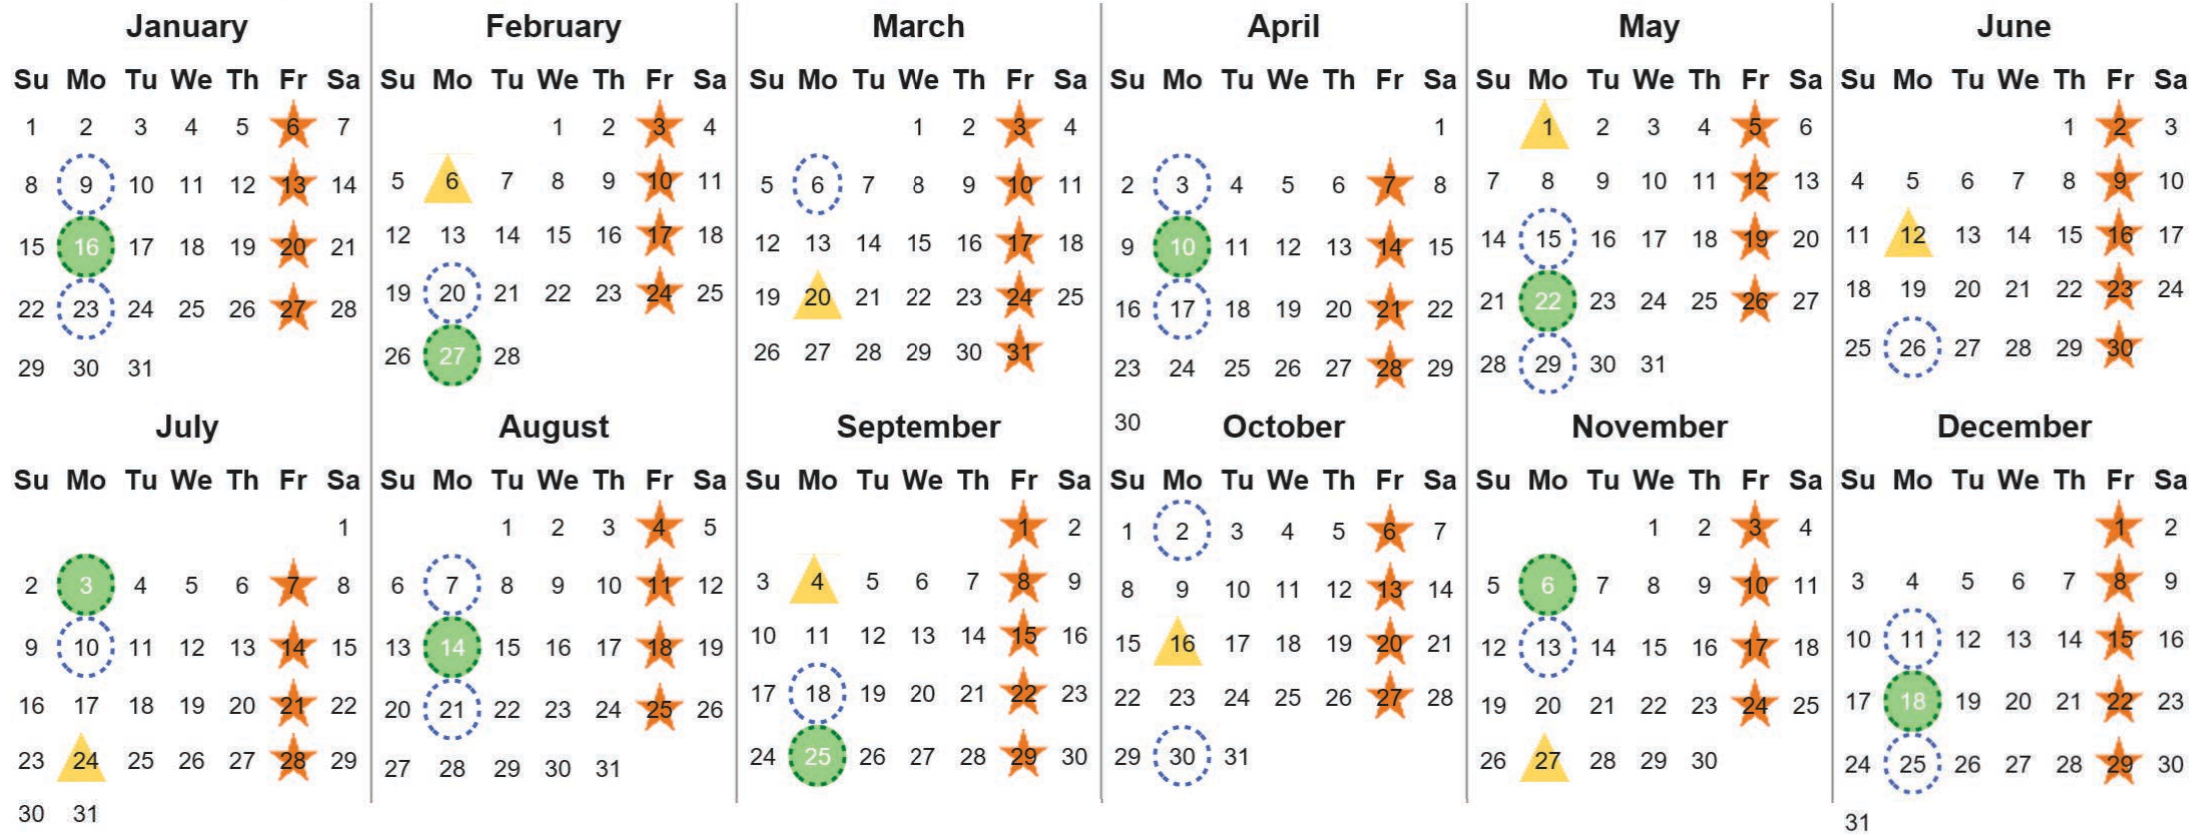

Your waste and recycling collection dates for 2023.

 Non-recyclable Bin Only for items that cannot be recycled	 Recycling Bin Paper, card & cardboard • Plastic bottles, pots, tubs & trays • Tins, cans & empty aerosols • Cartons	 Food Caddy All cooked & uncooked food waste
---	---	---

Please place your bins out for collection by **6.00am** on your collection day.

  	 	 	 	 Festive Collections Check local press or website for details
---	---	---	--	--

Calendar Reference: LOM33