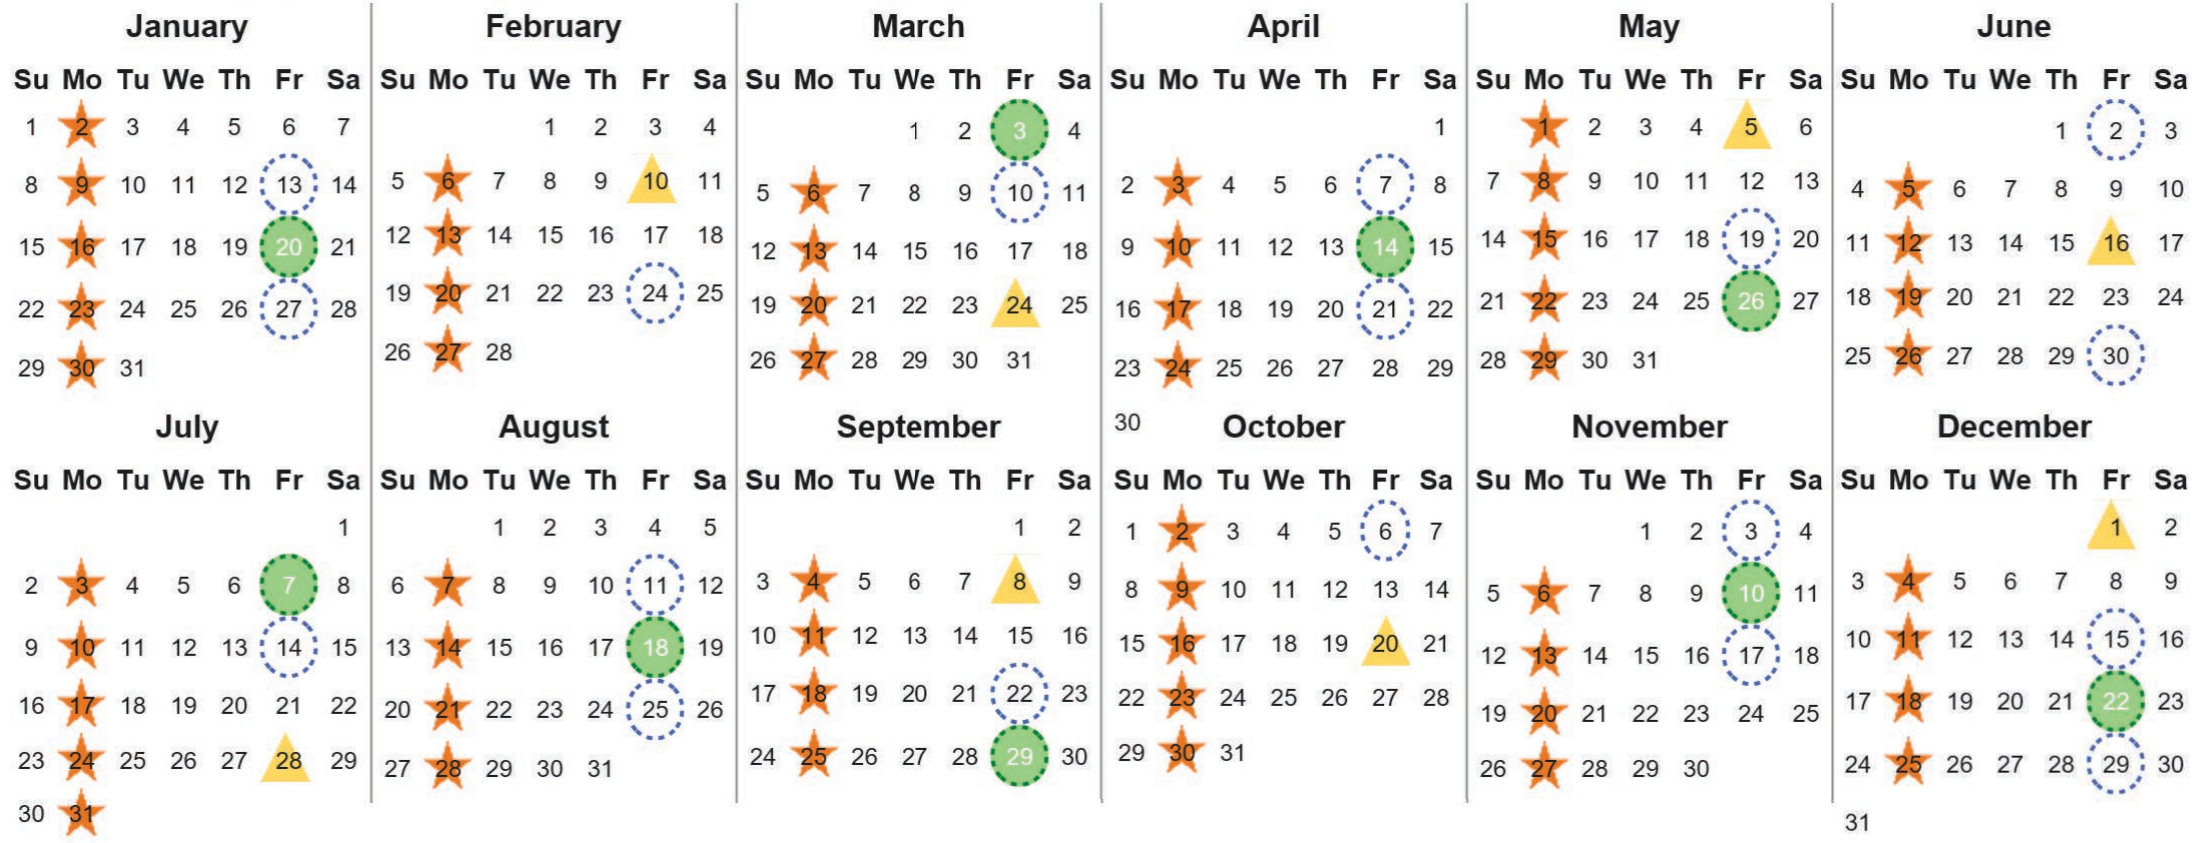

Your waste and recycling collection dates for 2023.

 <b>Non-recyclable Bin</b> Only for items that cannot be recycled	 <b>Recycling Bin</b> Paper, card & cardboard • Plastic bottles, pots, tubs & trays • Tins, cans & empty aerosols • Cartons	 <b>Food Caddy</b> All cooked & uncooked food waste
---	---	---

Please place your bins out for collection by **6.00am** on your collection day.

  	 	 	 	 <b>Festive Collections</b> Check local press or website for details
---	---	---	--	--

Calendar Reference: LOM31