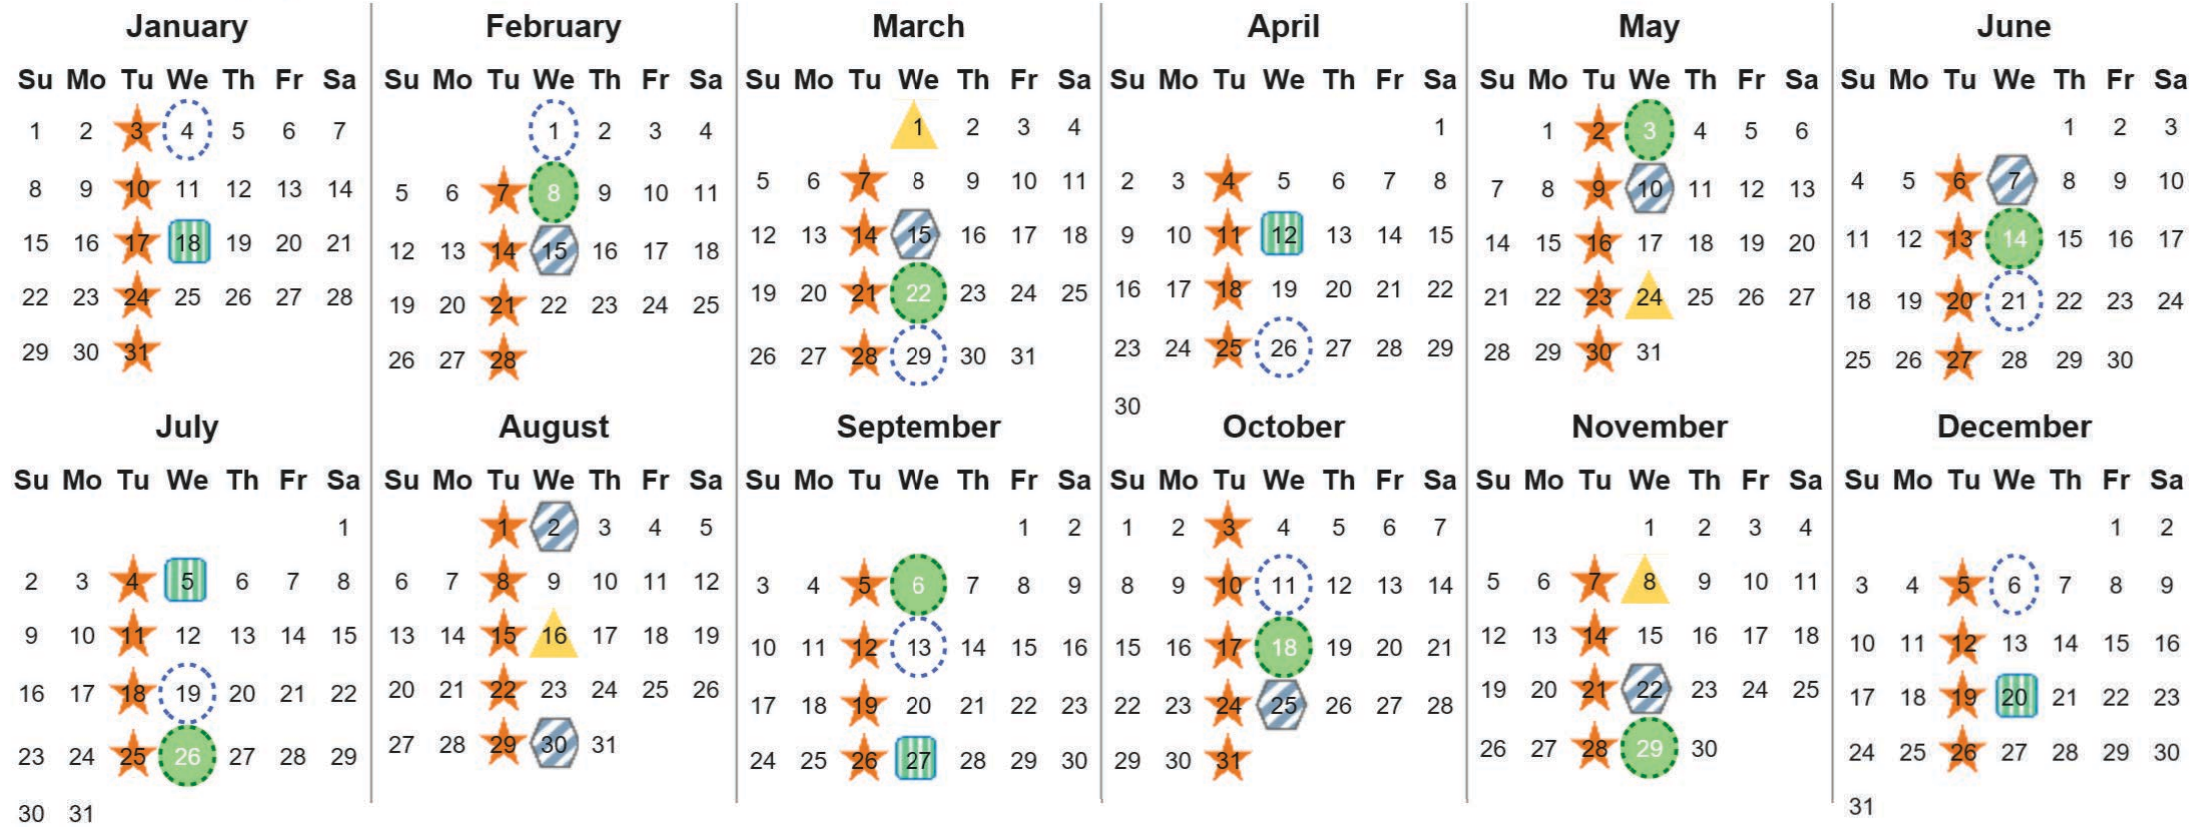

Your waste and recycling collection dates for 2023.

 Non-recyclable Bin Only for items that cannot be recycled	 Recycling Bin Paper, card & cardboard • Plastic bottles, pots, tubs & trays • Tins, cans & empty aerosols • Cartons	 Glass Bin Glass bottles & jars	 Food Caddy All cooked & uncooked food waste	Please place your bins out for collection by 6.00am on your collection day.
  	 	 	 	