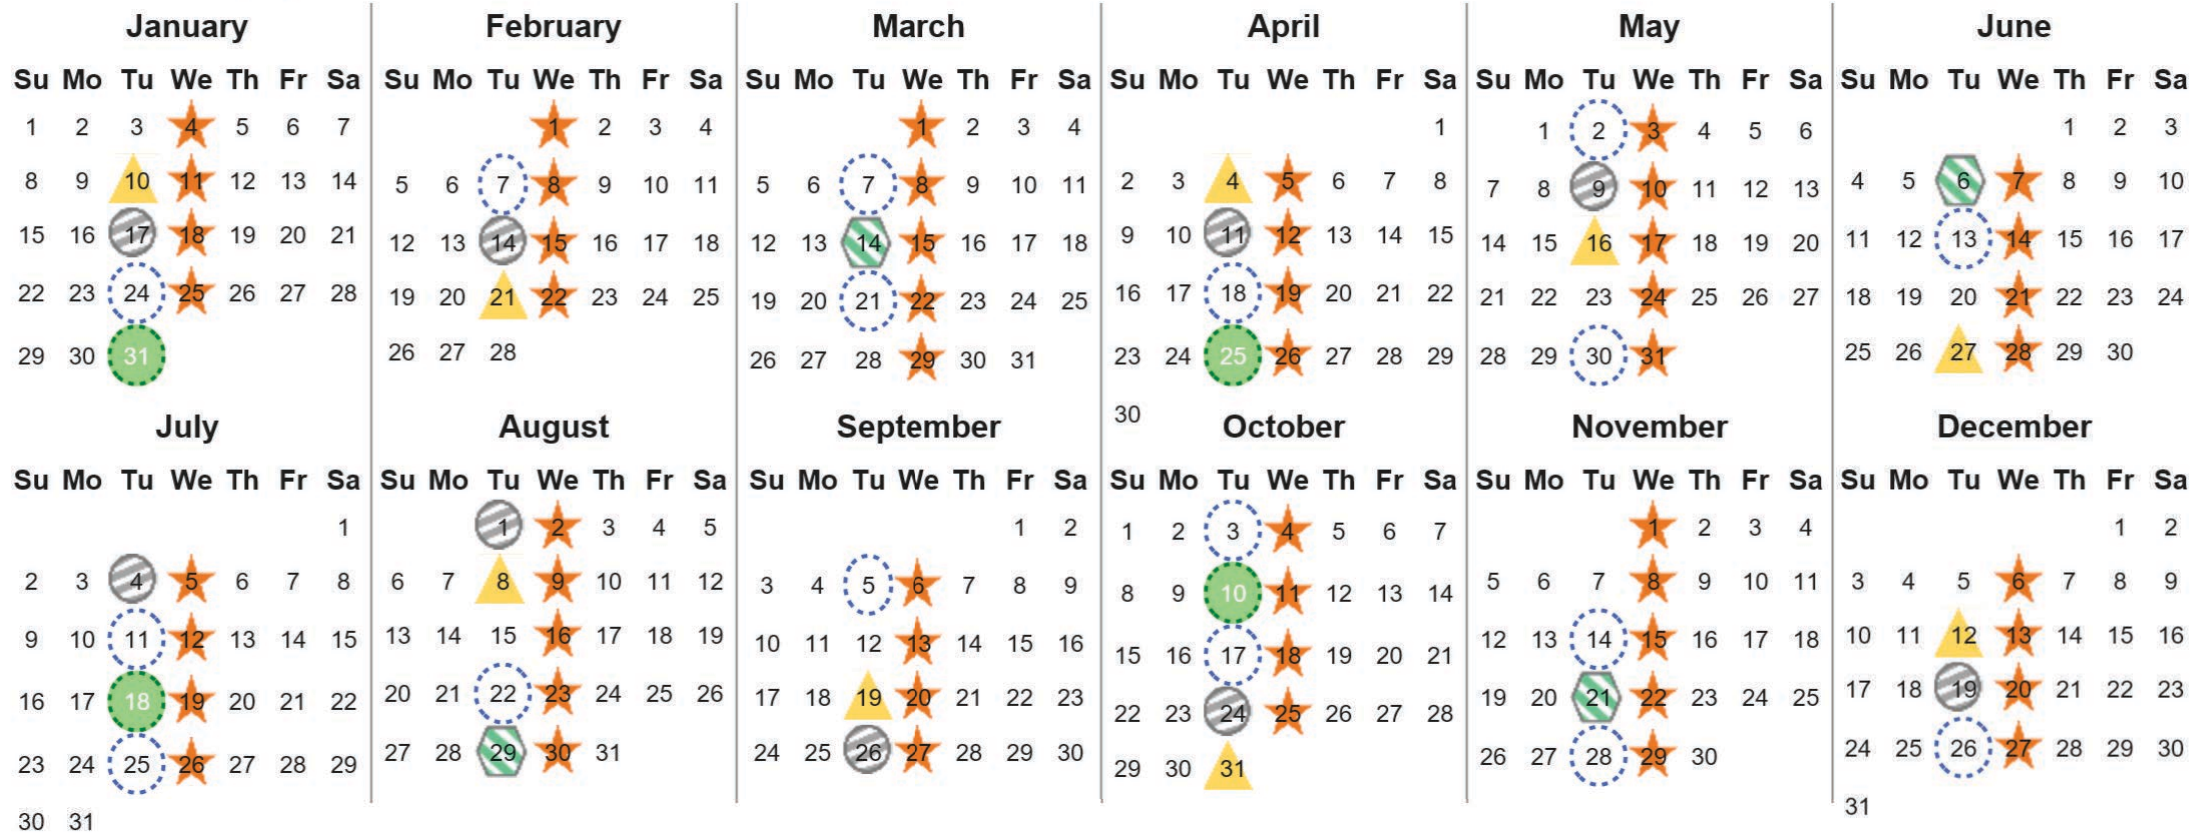

Your waste and recycling collection dates for 2023.

Non-recyclable Bin Only for items that cannot be recycled	Recycling Bin Paper, card & cardboard • Plastic bottles, pots, tubs & trays • Tins, cans & empty aerosols • Cartons	Glass Bin Glass bottles & jars	Food Caddy All cooked & uncooked food waste
---	---	--	---

Please place your bins out for collection by **6.00am** on your collection day.

--	--	--	--	--	--	--	--	--

Festive Collections
Check local press or website for details