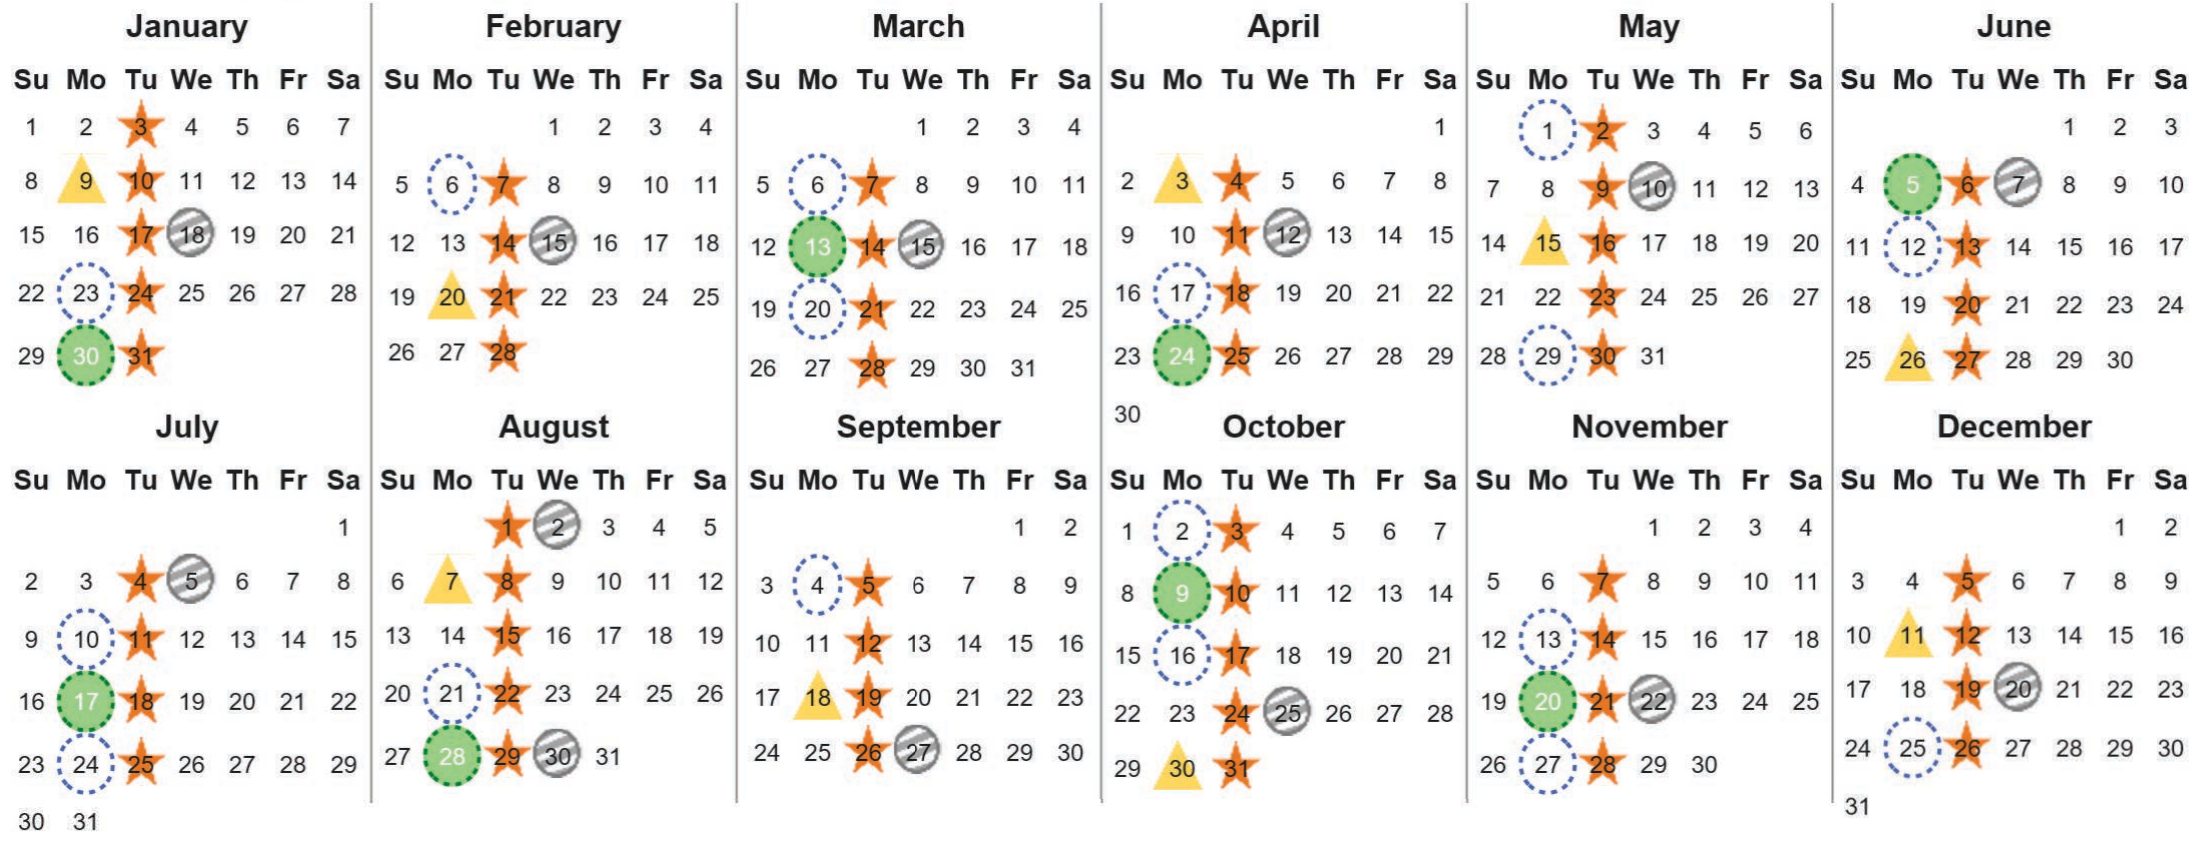

Your waste and recycling collection dates for **2023**.

 <b>Non-recyclable Bin</b> Only for items that cannot be recycled	 <b>Recycling Bin</b> Paper, card & cardboard • Plastic bottles, pots, tubs & trays • Tins, cans & empty aerosols • Cartons	 <b>Glass Bin</b> Glass bottles & jars	 <b>Food Caddy</b> All cooked & uncooked food waste
---	---	--	---

Please place your bins out for collection **by 6.00am** on your collection day.

					 <b>Festive Collections</b> Check local press or website for details
---	---	---	---	---	--

Calendar Reference: LOM27