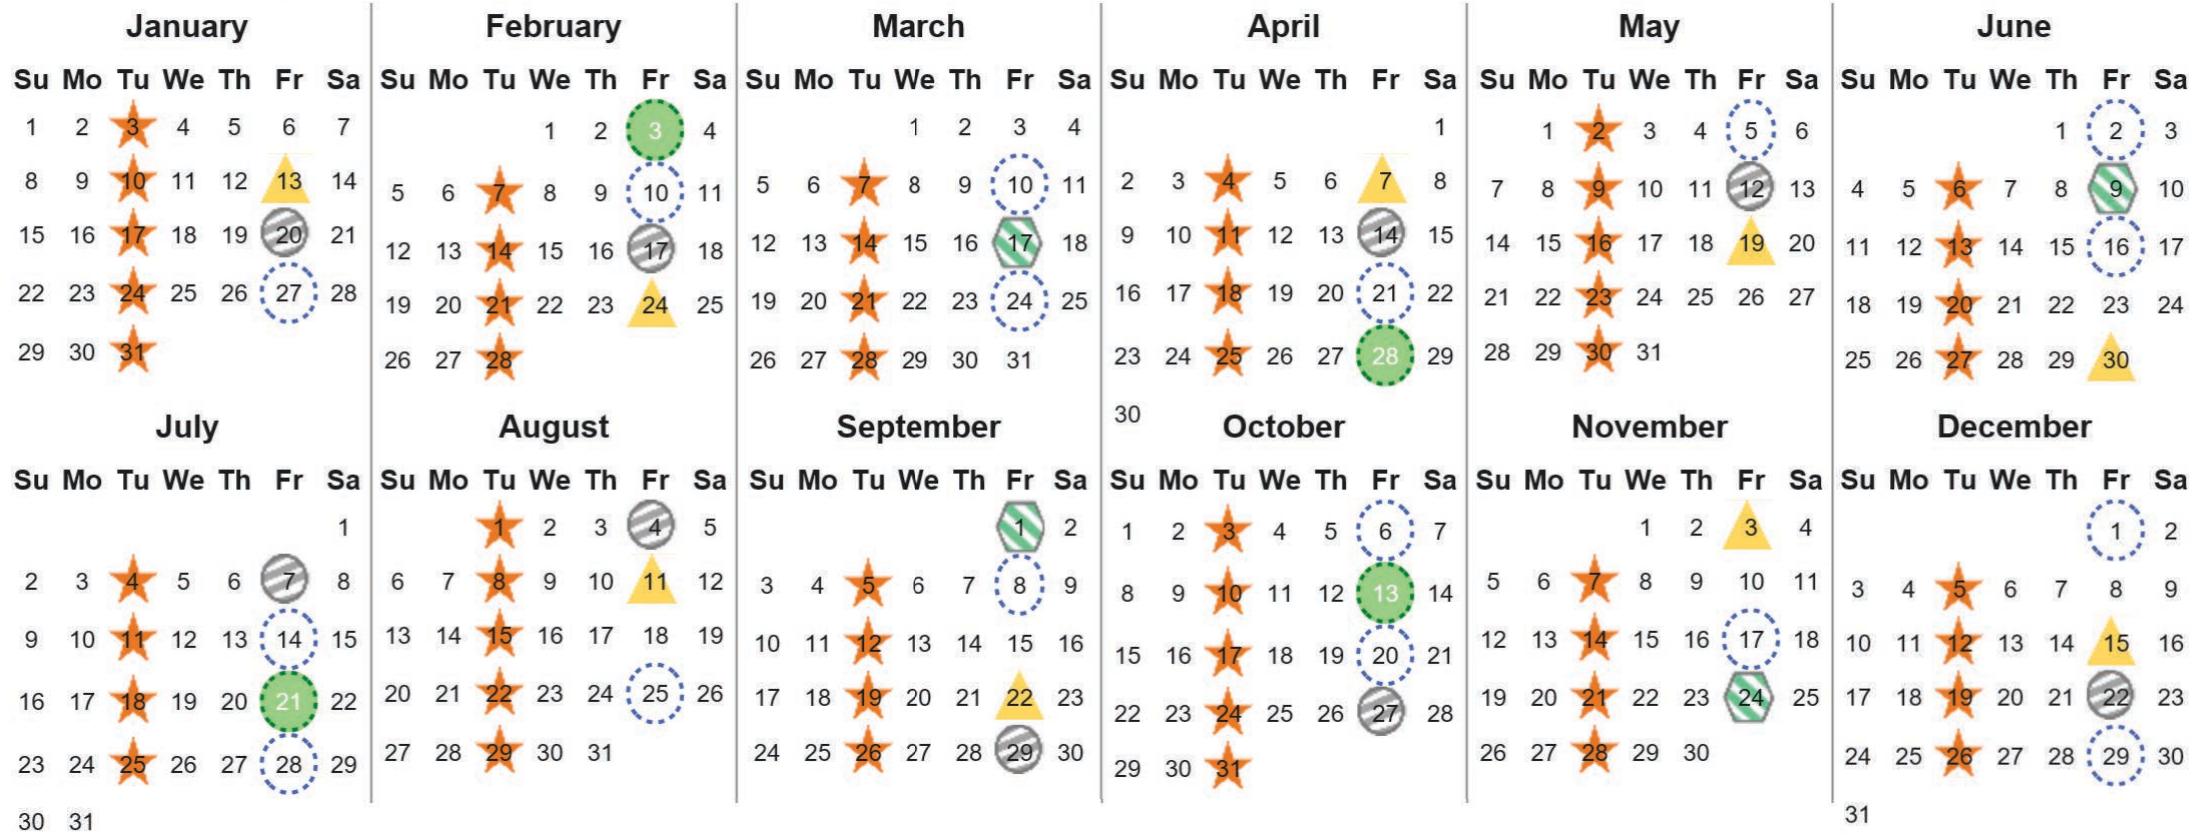

Your waste and recycling collection dates for 2023.

 Non-recyclable Bin Only for items that cannot be recycled	 Recycling Bin Paper, card & cardboard • Plastic bottles, pots, tubs & trays • Tins, cans & empty aerosols • Cartons	 Glass Bin Glass bottles & jars	 Food Caddy All cooked & uncooked food waste
---	---	--	---

Please place your bins out for collection by **6.00am** on your collection day.

												
---	---	---	---	---	---	---	---	--	---	---	---	---

Festive Collections
Check local press or website for details