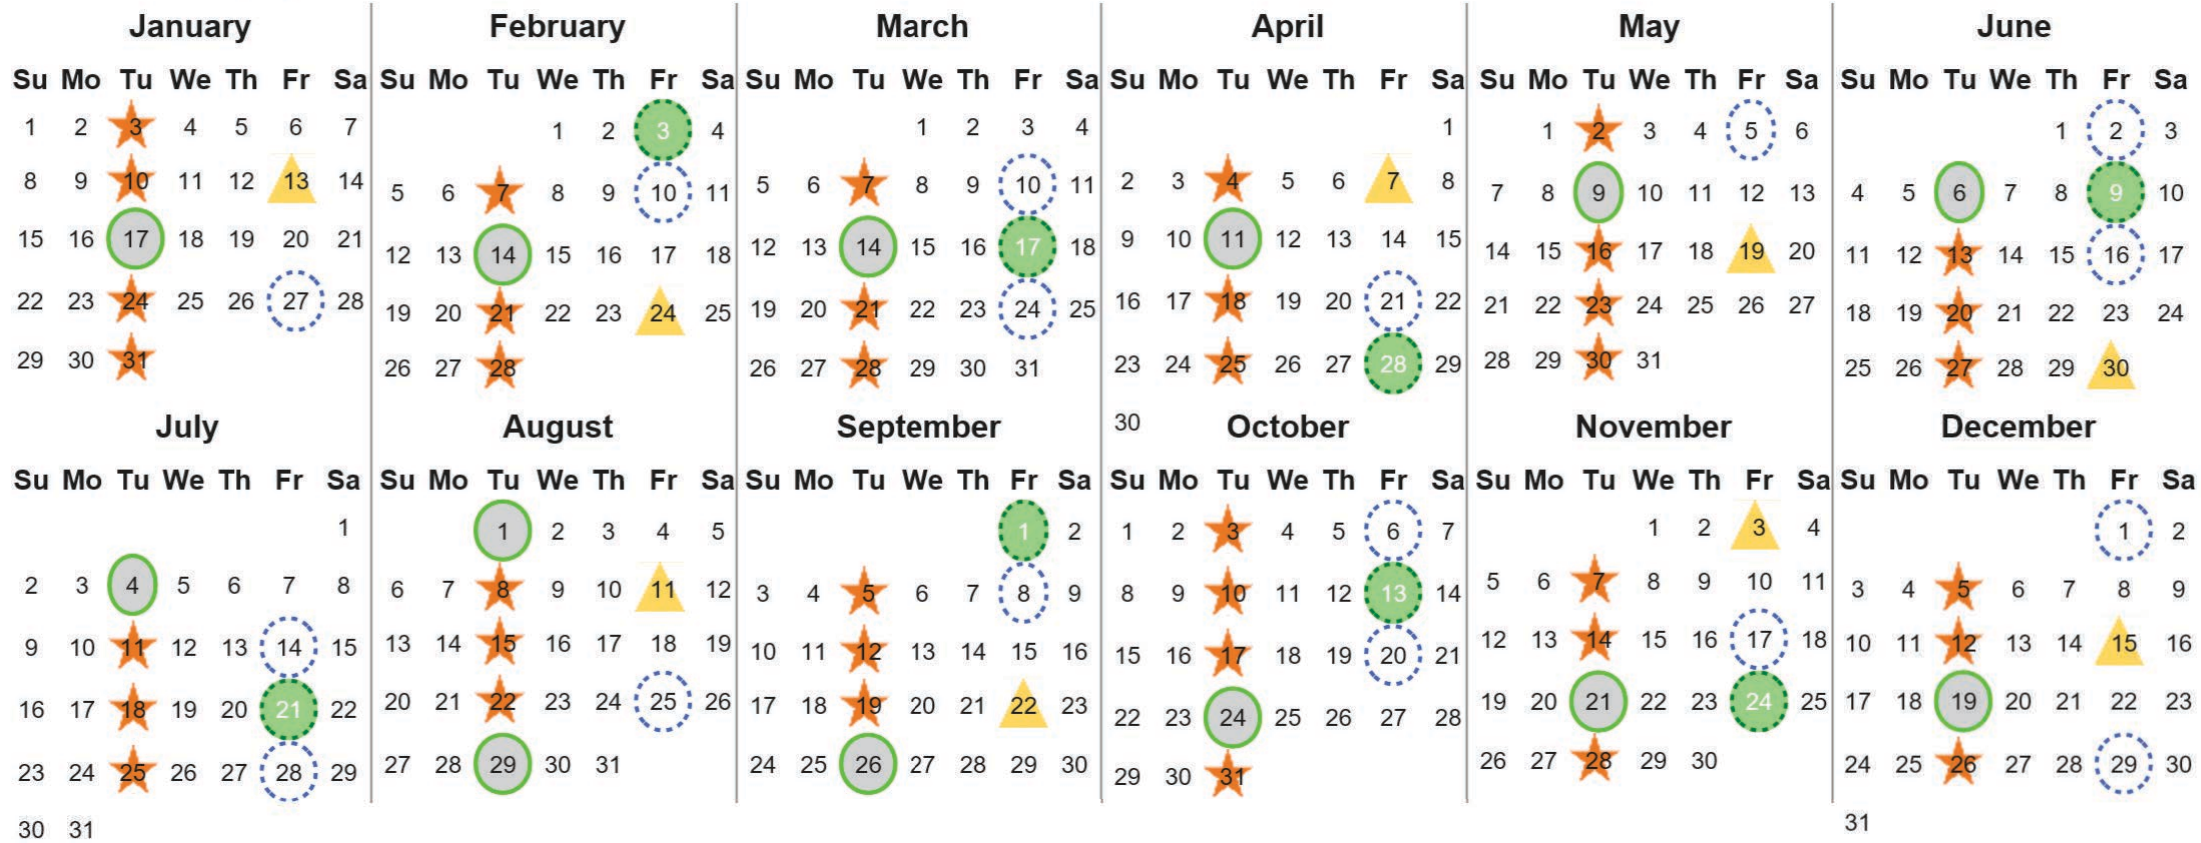

Your waste and recycling collection dates for 2023.

 <b>Non-recyclable Bin</b> Only for items that cannot be recycled	 <b>Recycling Bin</b> Paper, card & cardboard • Plastic bottles, pots, tubs & trays • Tins, cans & empty aerosols • Cartons	 <b>Glass Bin</b> Glass bottles & jars	 <b>Food Caddy</b> All cooked & uncooked food waste
---	---	--	---

Please place your bins out for collection by **6.00am** on your collection day.

												 <b>Festive Collections</b> Check local press or website for details
---	---	---	---	---	---	---	---	---	---	---	---	--