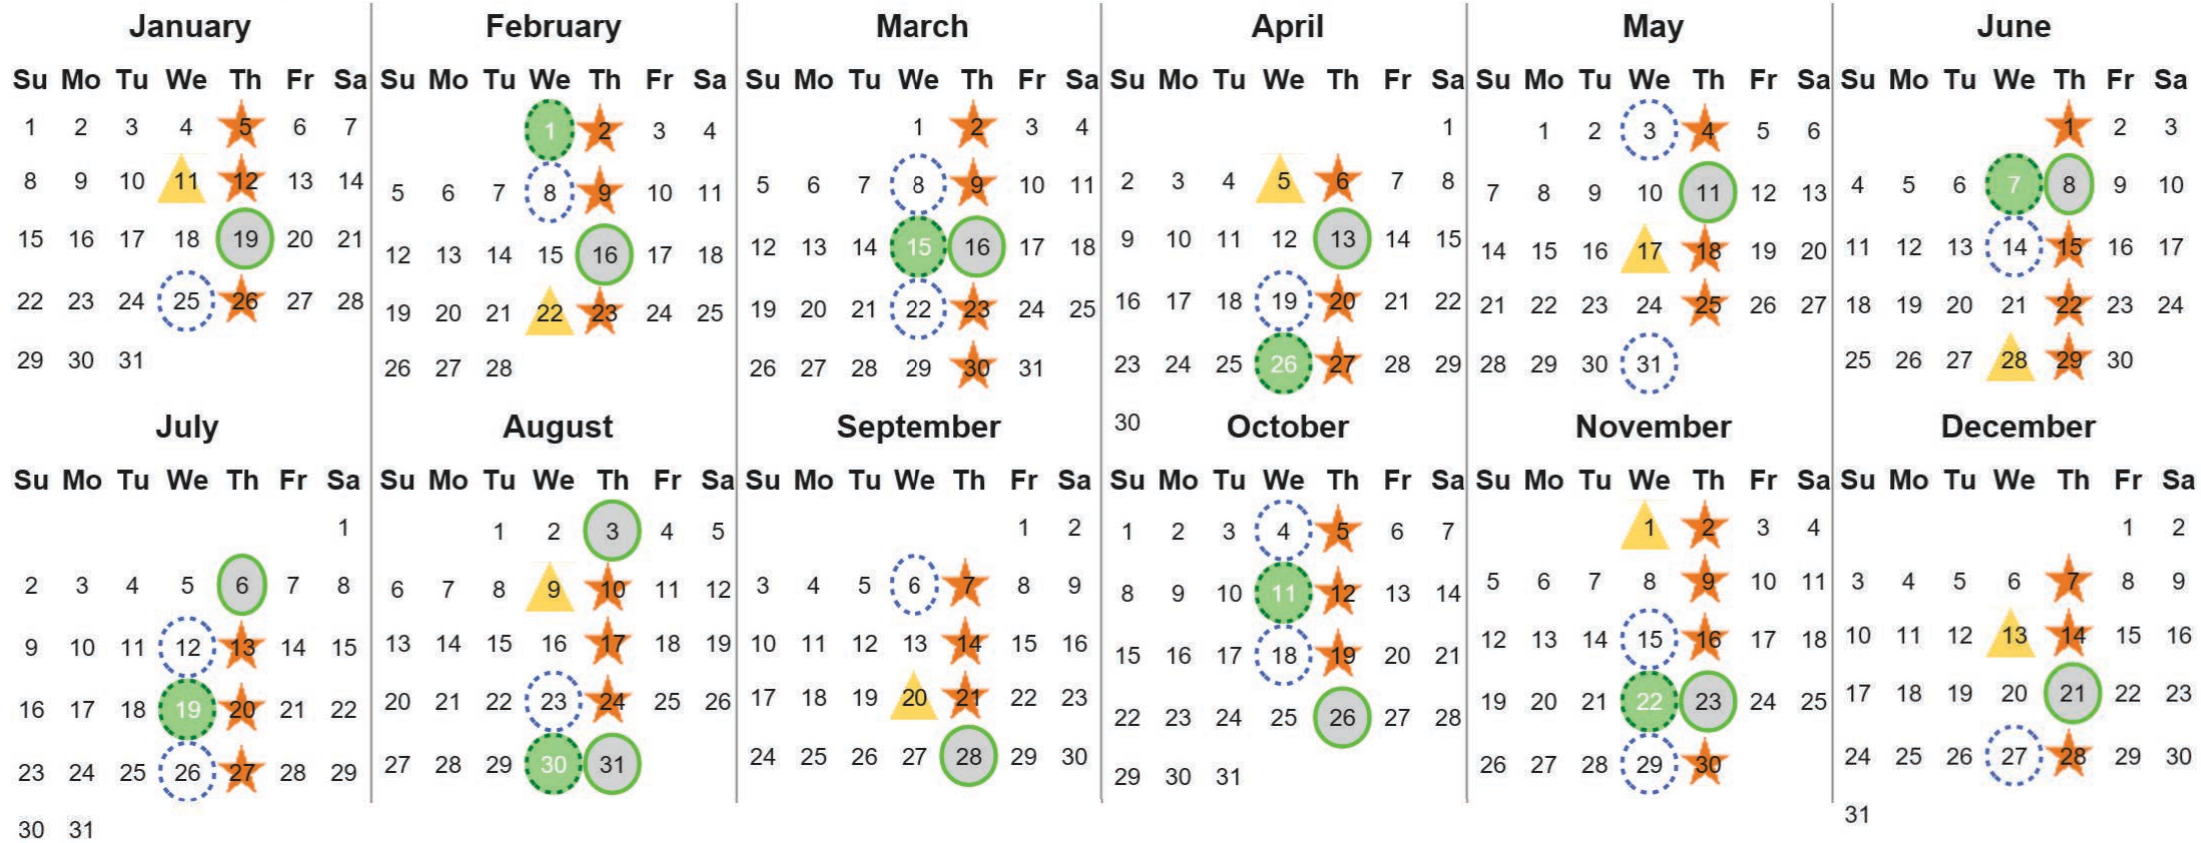

Your waste and recycling collection dates for 2023.

Non-recyclable Bin Only for items that cannot be recycled	Recycling Bin Paper, card & cardboard • Plastic bottles, pots, tubs & trays • Tins, cans & empty aerosols • Cartons	Glass Bin Glass bottles & jars	Food Caddy All cooked & uncooked food waste
---	---	--	---

Please place your bins out for collection by **6.00am** on your collection day.

					Festive Collections Check local press or website for details
--	--	--	--	--	--

Calendar Reference: LOM23