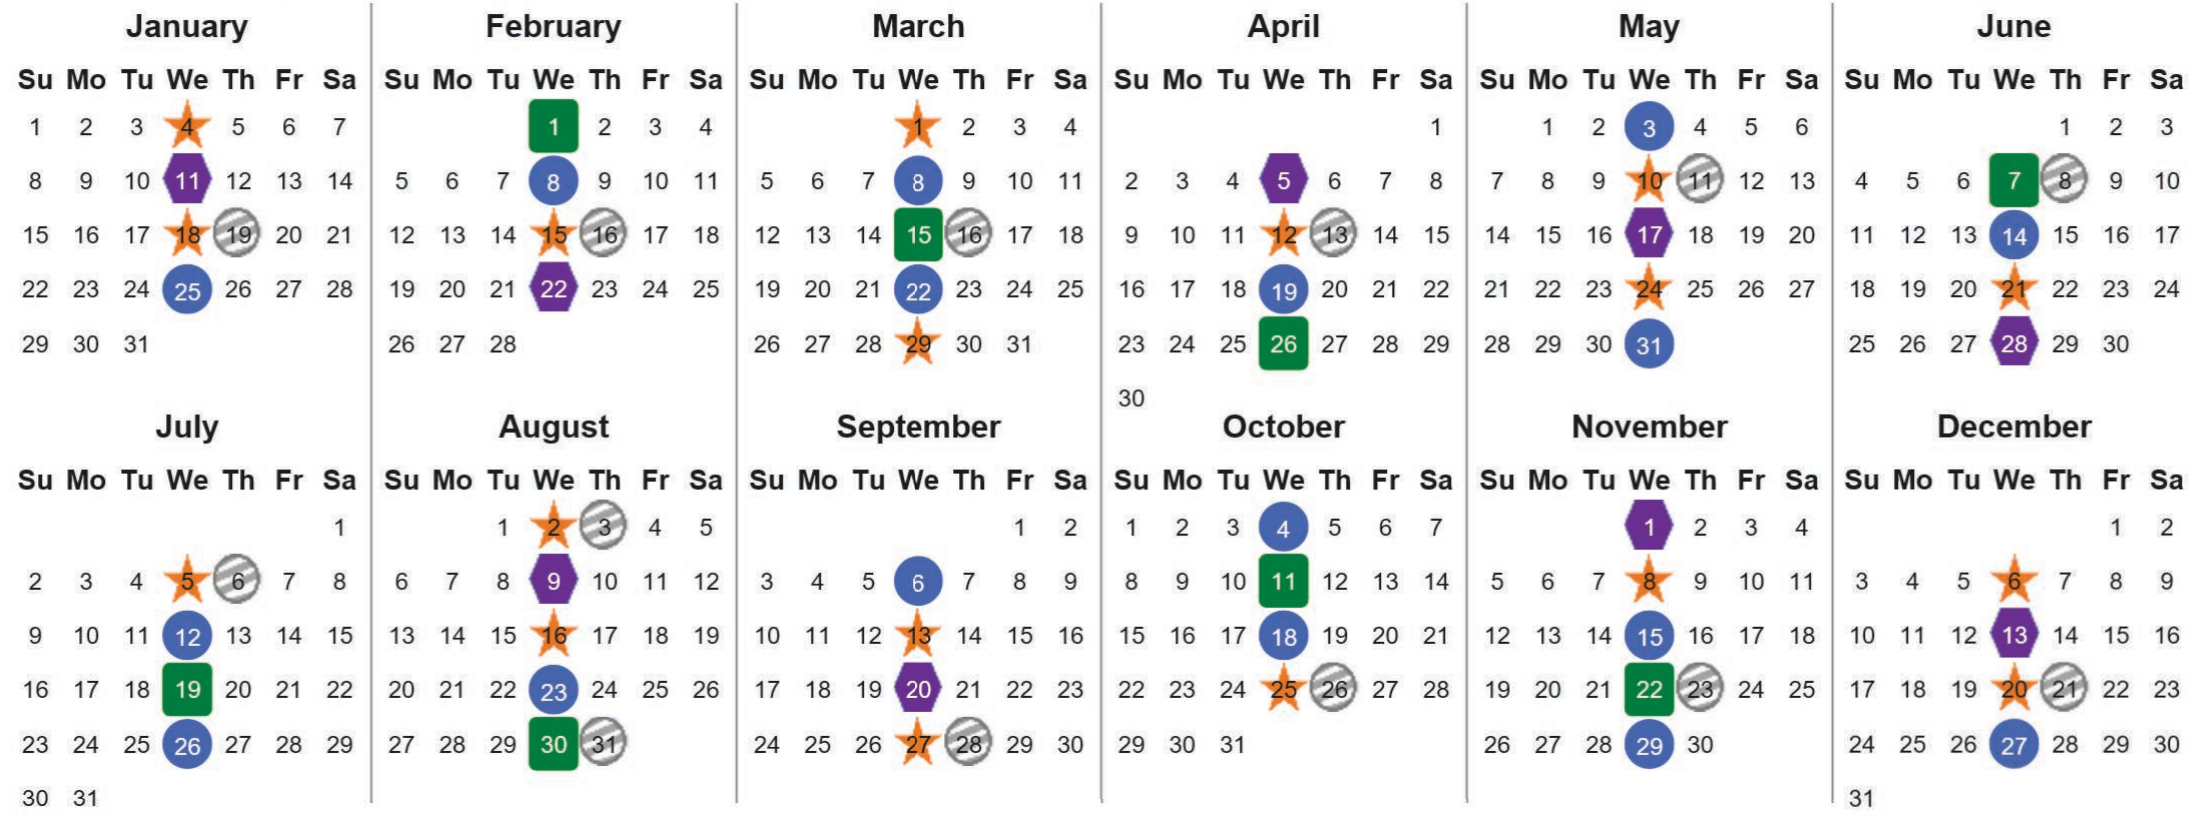

Your waste and recycling collection dates for 2023.

 <b>Non-recyclable Bin</b> Only for items that cannot be recycled	 <b>Recycling Bin</b> Paper, card & cardboard • Plastic bottles, pots, tubs & trays • Tins, cans & empty aerosols • Cartons	 <b>Glass Bin</b> Glass bottles & jars	 <b>Food Caddy</b> All cooked & uncooked food waste
---	---	--	---

Please place your bins out for collection by **6.00am** on your collection day.

														 <b>Festive Collections</b> Check local press or website for details
---	---	---	---	---	---	---	---	---	---	---	---	---	---	--

Calendar Reference: LOM22