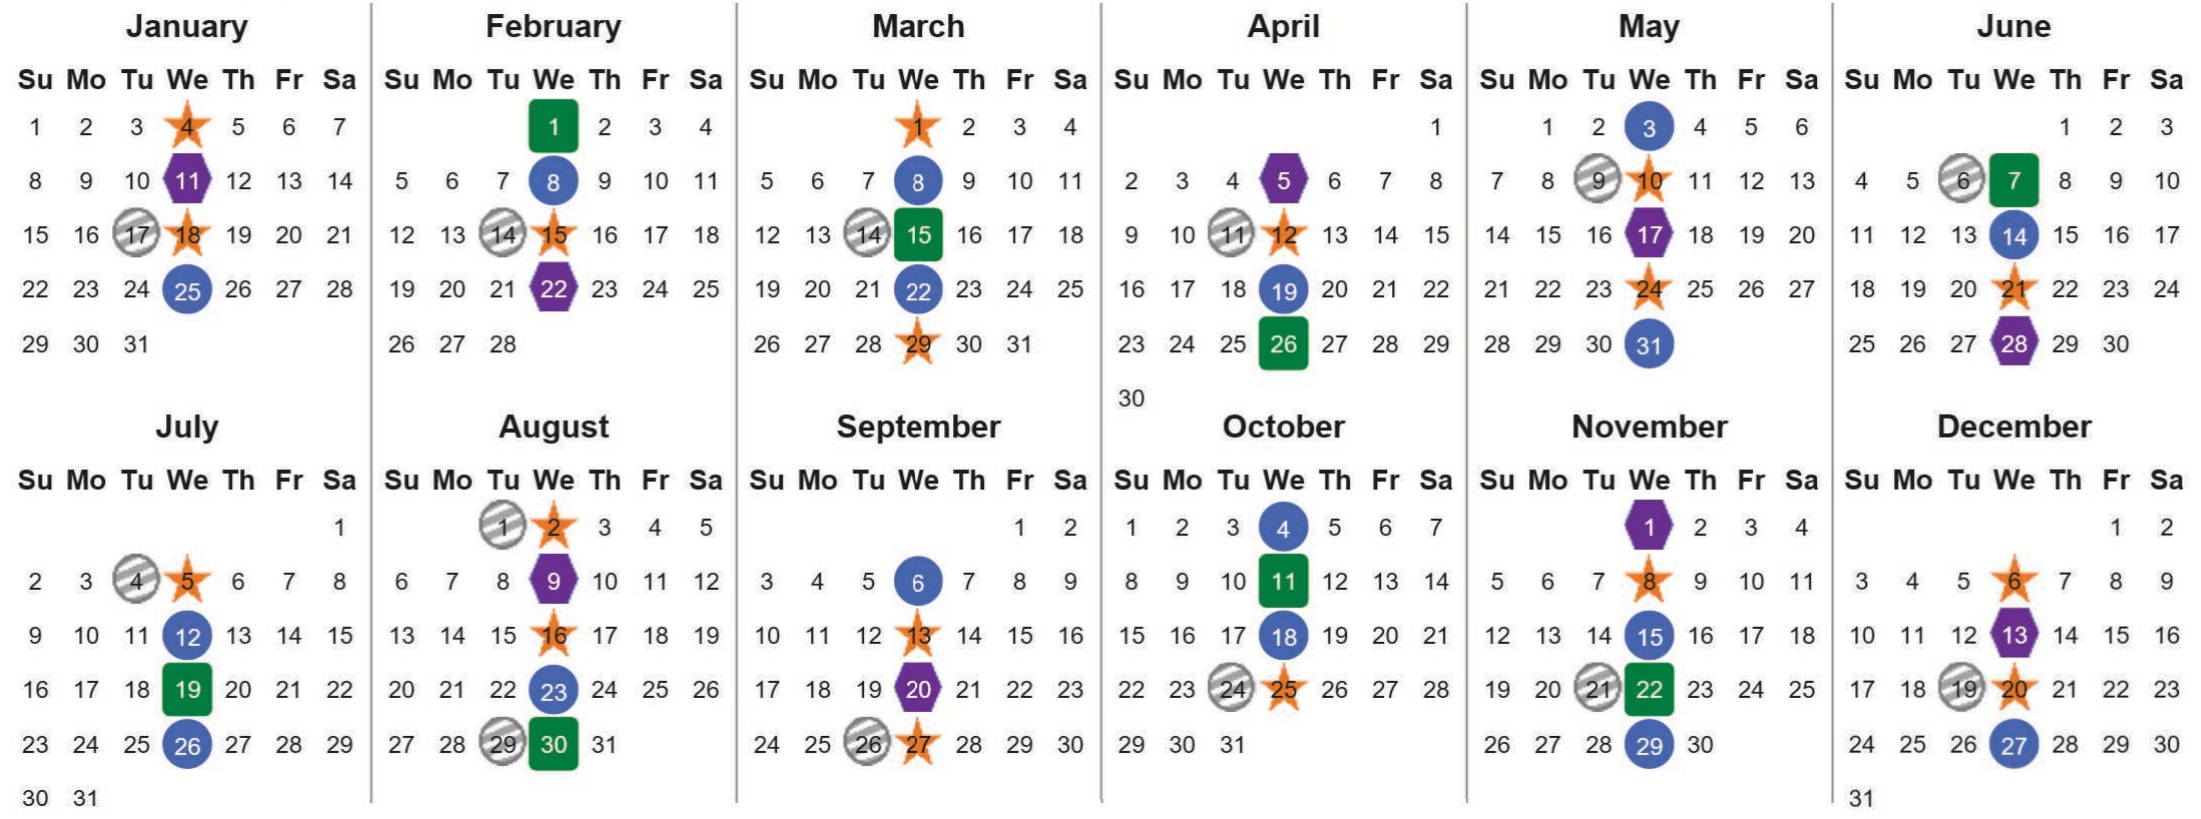

Your waste and recycling collection dates for 2023.

 <b>Non-recyclable Bin</b> Only for items that cannot be recycled	 <b>Recycling Bin</b> Paper, card & cardboard • Plastic bottles, pots, tubs & trays • Tins, cans & empty aerosols • Cartons	 <b>Glass Bin</b> Glass bottles & jars	 <b>Food Caddy</b> All cooked & uncooked food waste
---	---	--	---

Please place your bins out for collection by **6.00am** on your collection day.

														 <b>Festive Collections</b> Check local press or website for details
---	---	---	---	---	---	---	---	---	---	---	---	---	---	--

Calendar Reference: LOM21