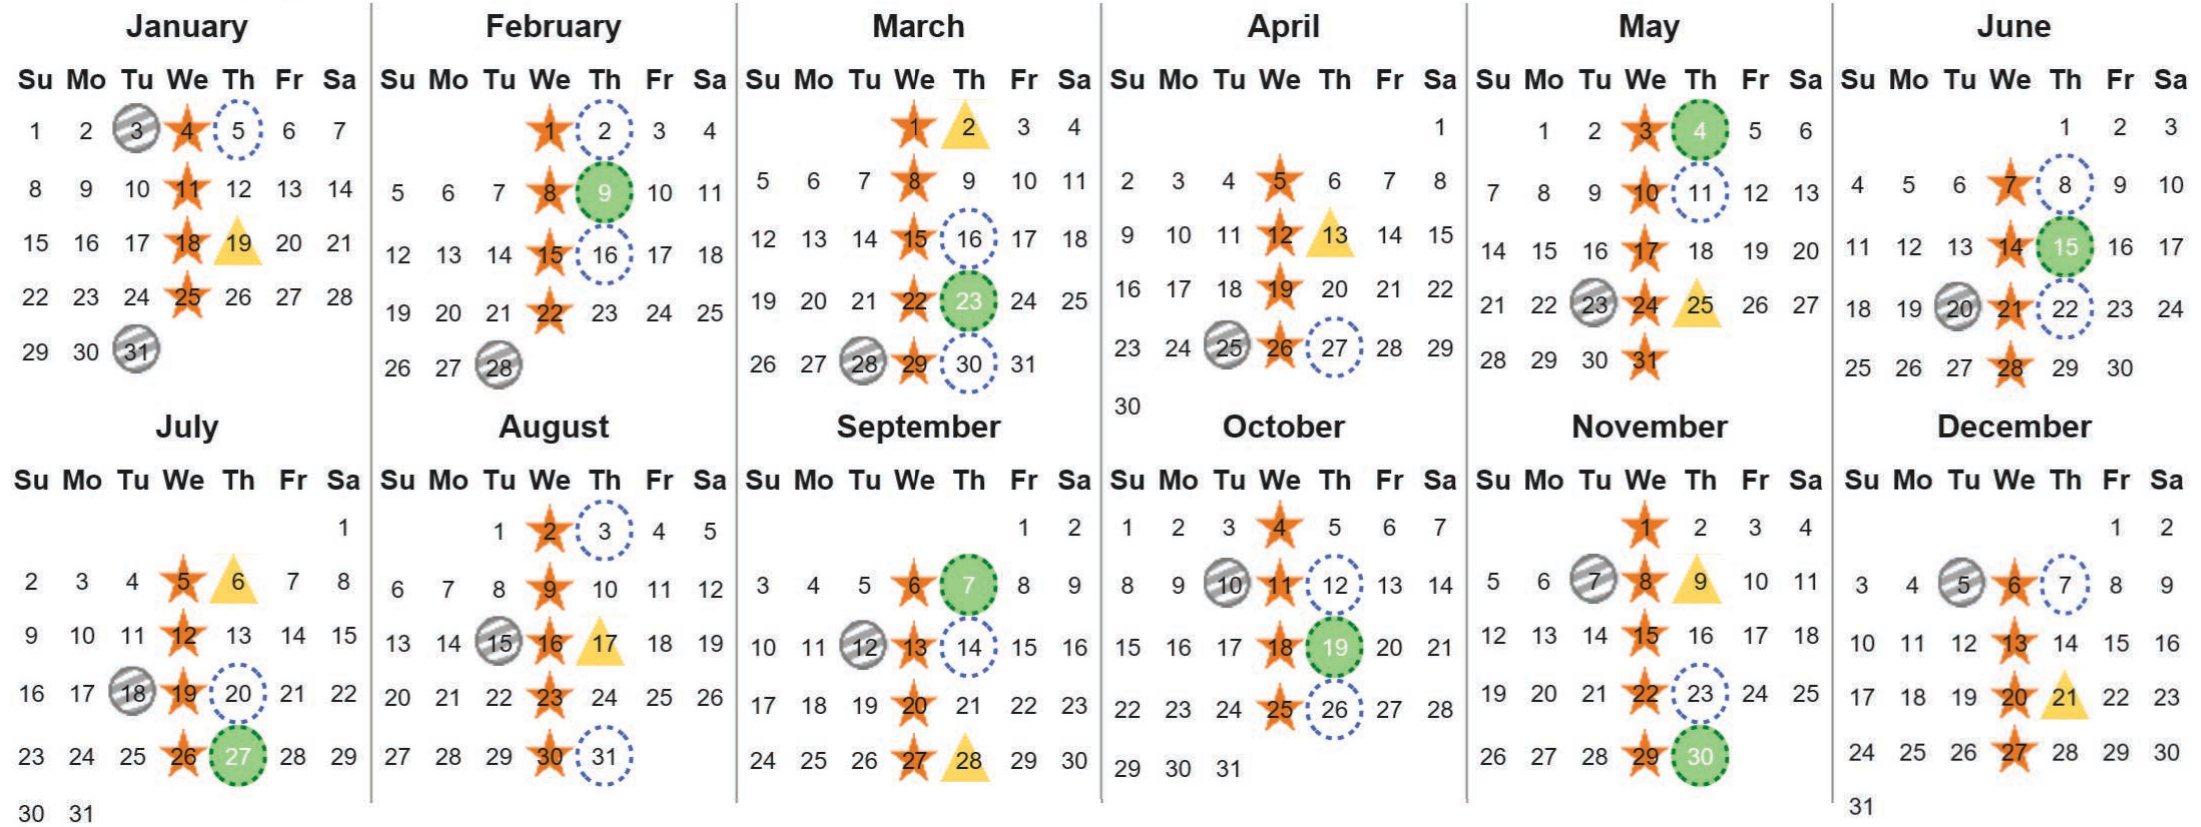

Your waste and recycling collection dates for 2023.

 Non-recyclable Bin Only for items that cannot be recycled	 Recycling Bin Paper, card & cardboard • Plastic bottles, pots, tubs & trays • Tins, cans & empty aerosols • Cartons	 Glass Bin Glass bottles & jars	 Food Caddy All cooked & uncooked food waste
---	---	--	---

Please place your bins out for collection by **6.00am** on your collection day.

 	 	 	 	 	 Festive Collections Check local press or website for details
---	---	---	--	---	--