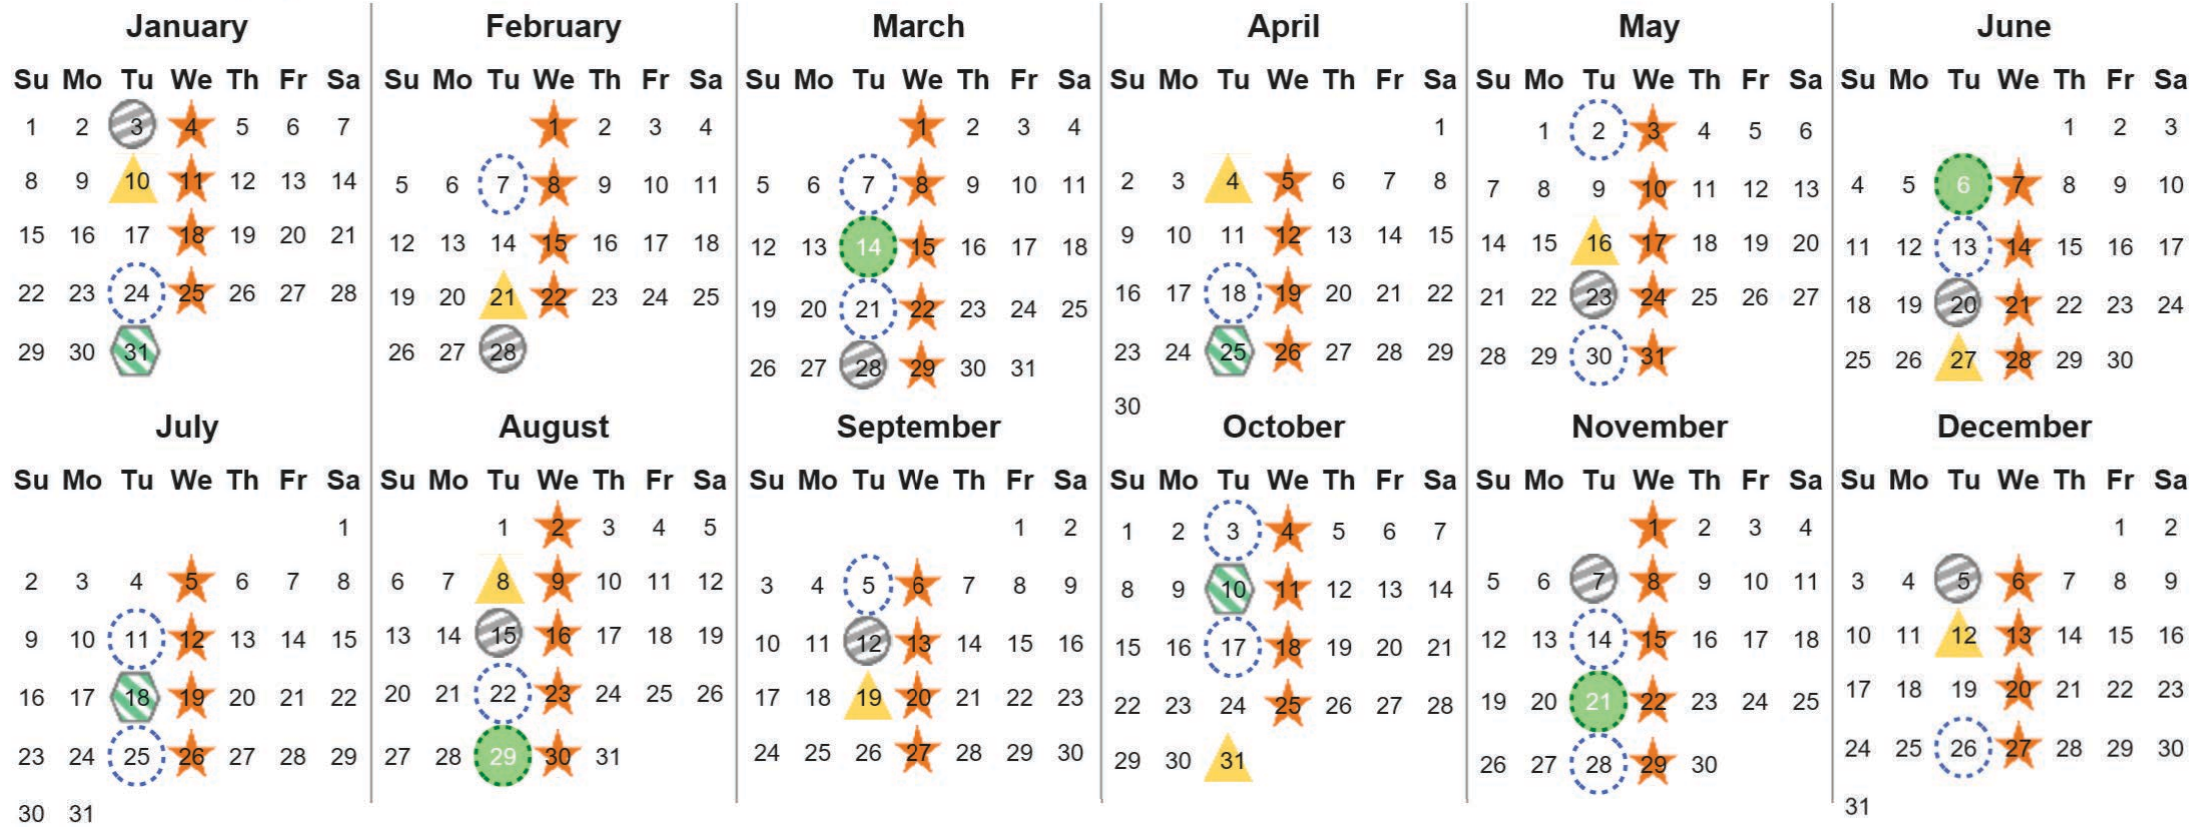

Your waste and recycling collection dates for 2023.

 Non-recyclable Bin Only for items that cannot be recycled	 Recycling Bin Paper, card & cardboard • Plastic bottles, pots, tubs & trays • Tins, cans & empty aerosols • Cartons	 Glass Bin Glass bottles & jars	 Food Caddy All cooked & uncooked food waste
---	---	--	---

Please place your bins out for collection by **6.00am** on your collection day.

													
---	---	---	---	---	---	---	---	---	---	---	---	---	---

Festive Collections
Check local press or website for details

Calendar Reference: LOM19